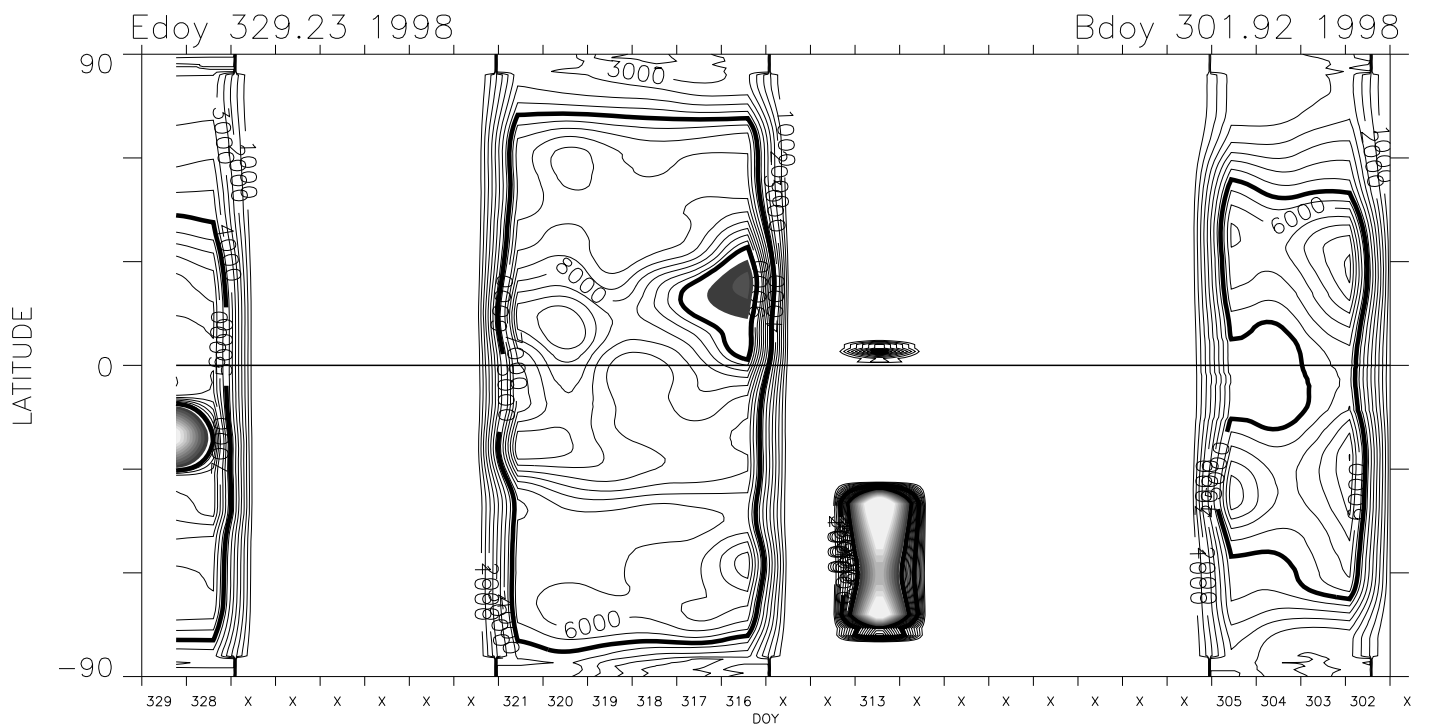

Carrington Rotation 1942 Mk4 West limb

1.15 R_{sun} version 1 cal + Feb 2002 opal cor. pB units : 1.0e-10 B_{sun}

1.20 R_{sun} version 1 cal + Feb 2002 opal cor. pB units : 1.0e-10 B_{sun}