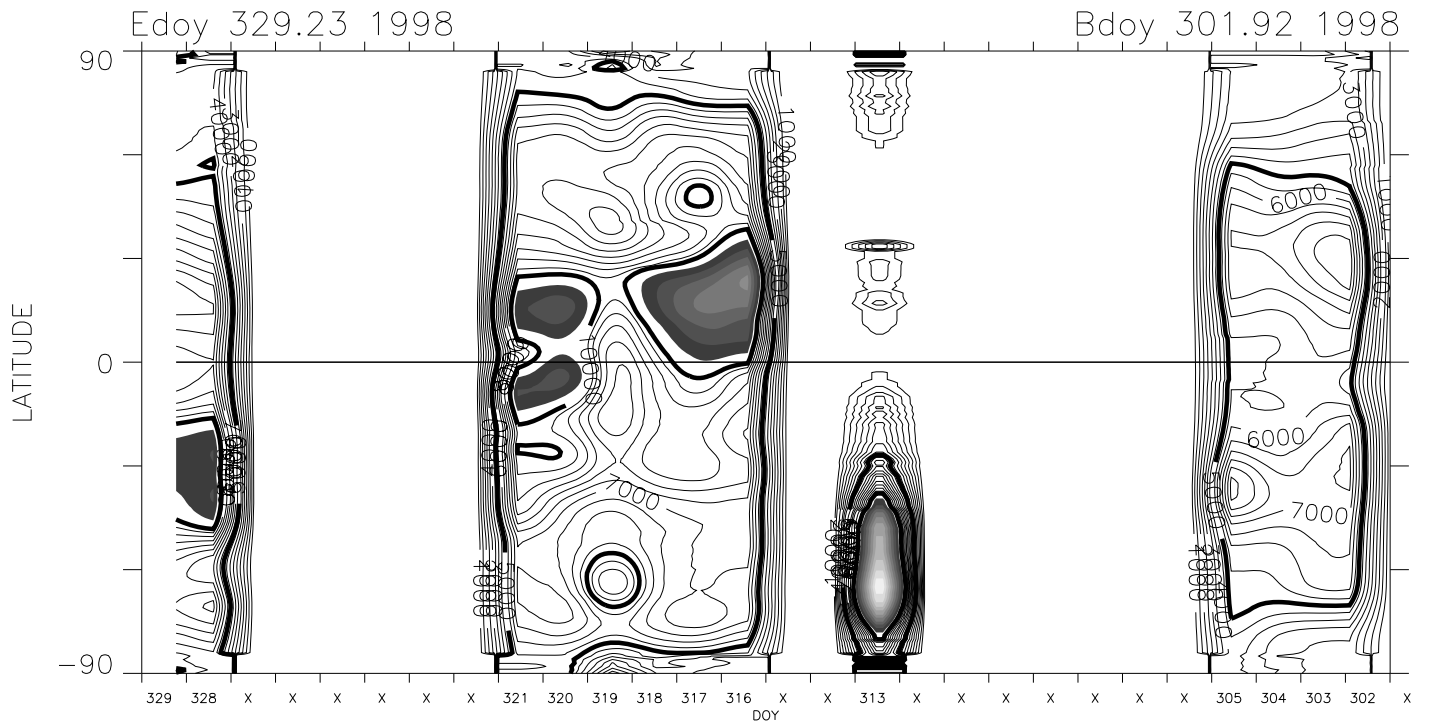

Carrington Rotation 1942 Mk4 West limb

1.15 R_{sun} version 1 cal + Feb 2002 opal cor. pB units : 1.0e-10 B_{sun}

1.20 R_{sun} version 1 cal + Feb 2002 opal cor. pB units : 1.0e-10 B_{sun}