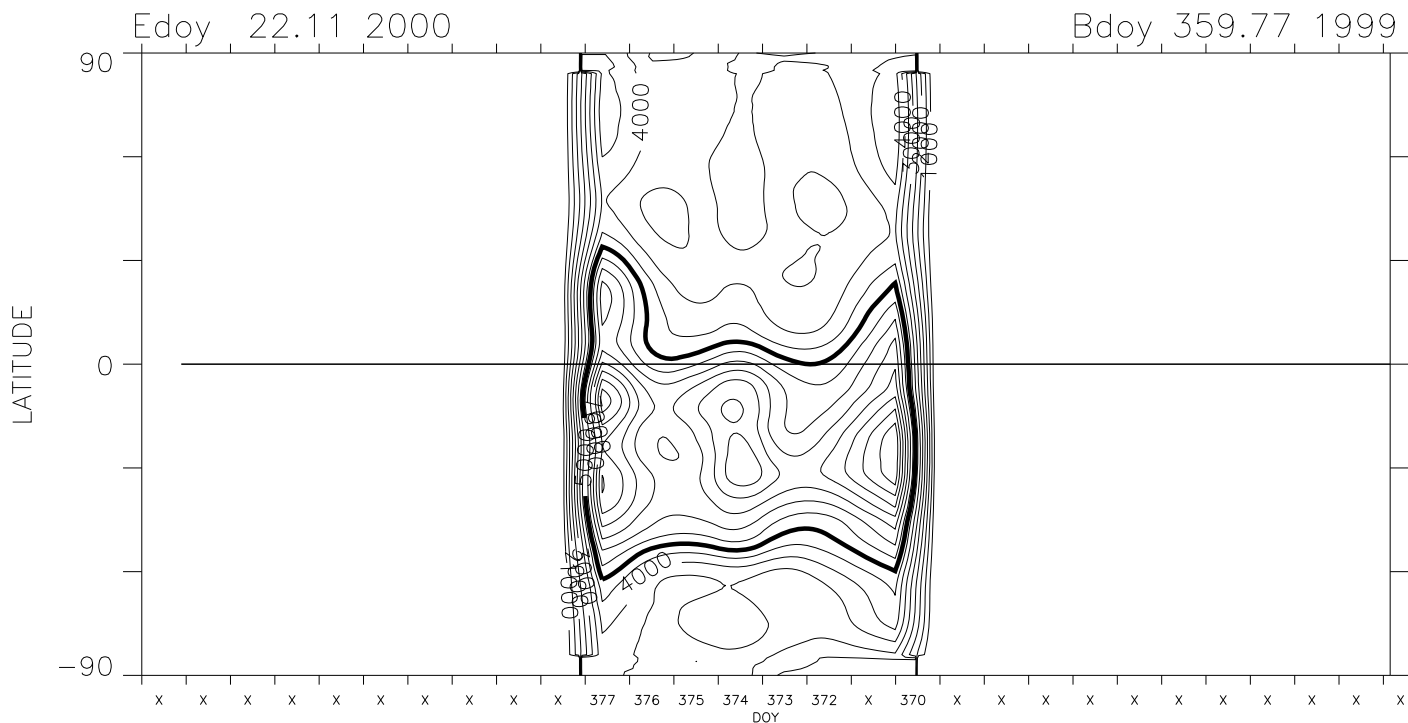

Carrington Rotation 1958

Mk4 East limb

1.36 R_{sun} version 1 cal + Feb 2002 opal cor. pB units : 1.0e-10 B_{sun}

1.74 R_{sun} version 1 cal + Feb 2002 opal cor. pB units : 1.0e-10 B_{sun}