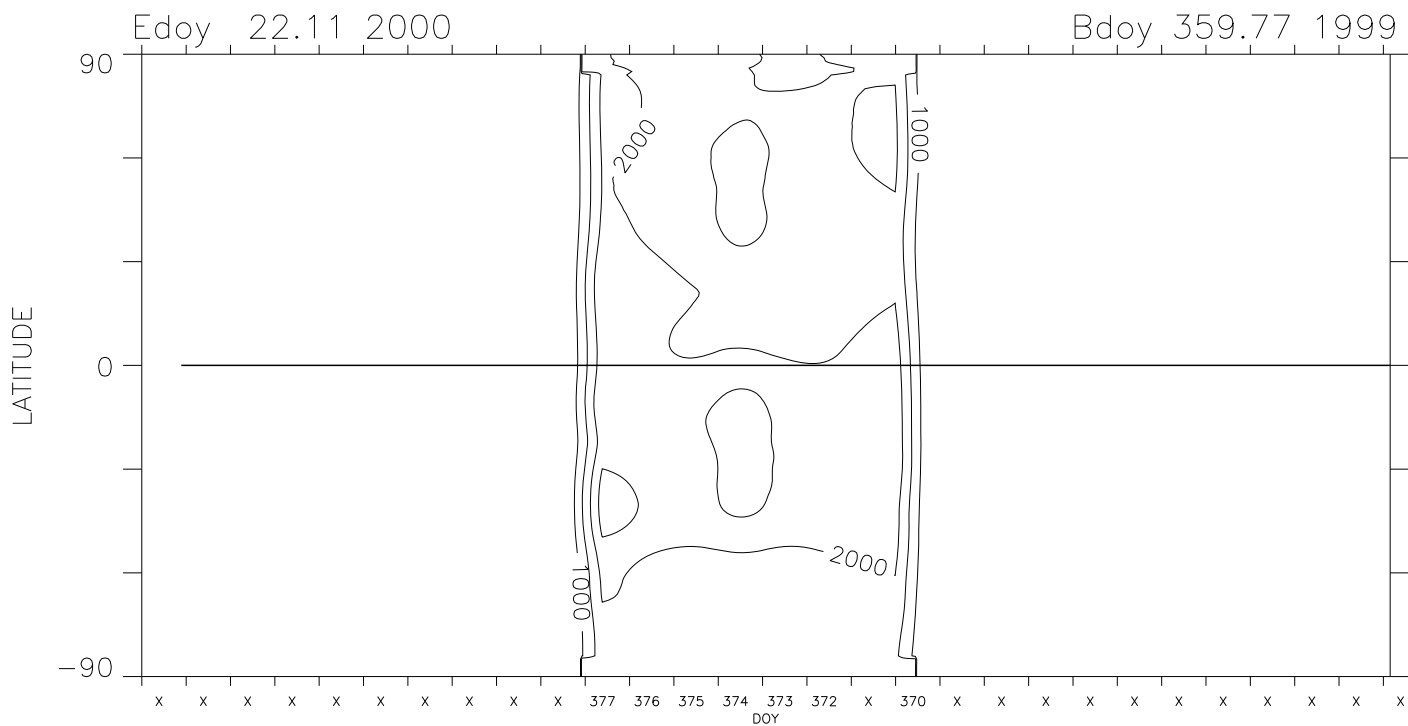

Carrington Rotation 1958

Mk4 East limb

1.36 R_{sun} version 1 cal + Feb 2002 opal cor. pB units : 1.0e-10 B_{sun}

1.74 R_{sun} version 1 cal + Feb 2002 opal cor. pB units : 1.0e-10 B_{sun}