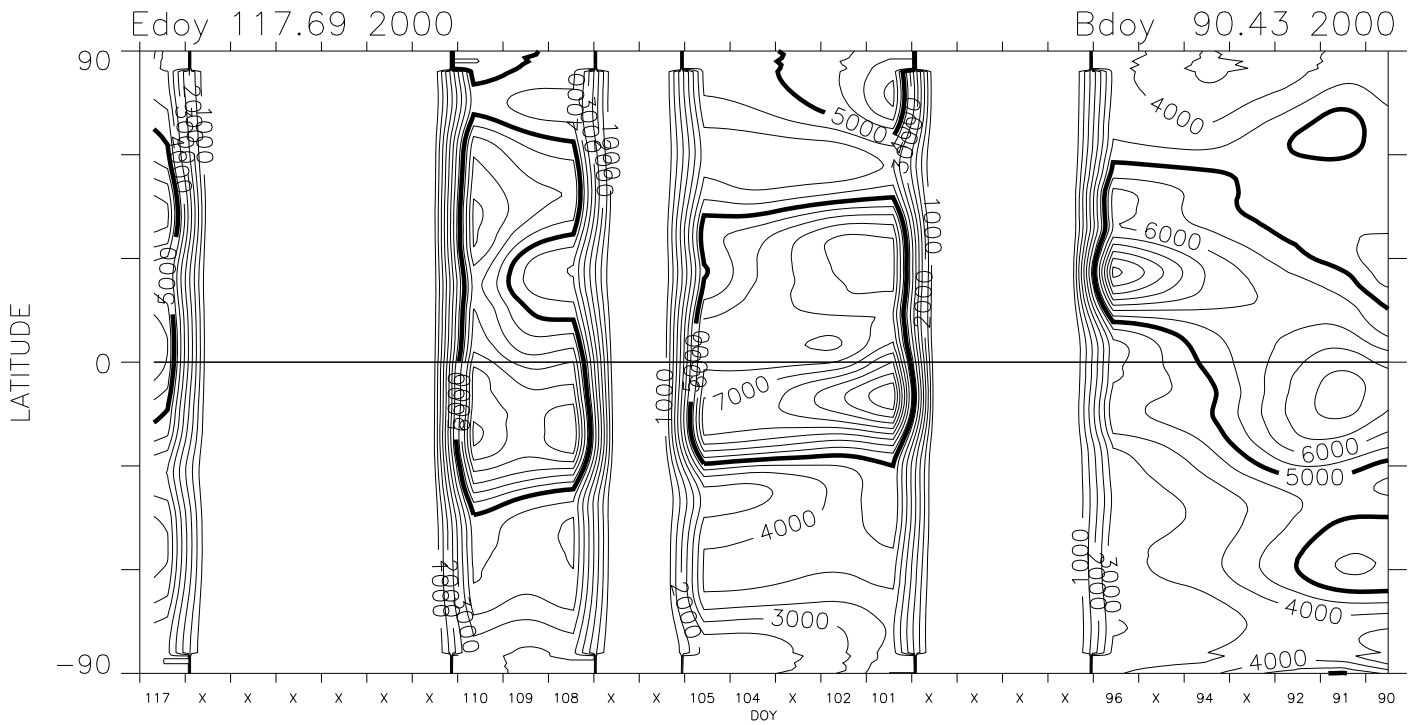

Carrington Rotation 1961

Mk4 West limb

1.36 R_{sun} version 1 cal + Feb 2002 opal cor. pB units : 1.0e-10 B_{sun}

1.74 R_{sun} version 1 cal + Feb 2002 opal cor. pB units : 1.0e-10 B_{sun}