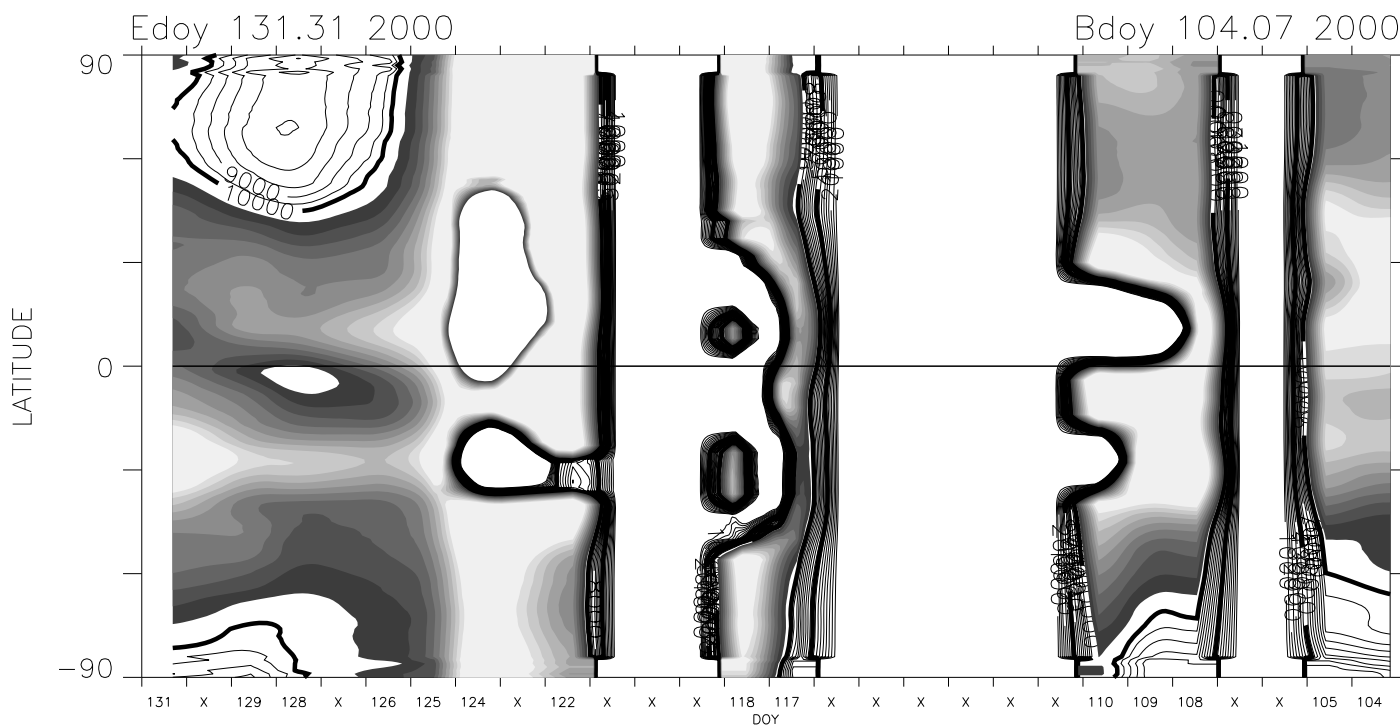

# Carrington Rotation 1962 Mk4 East limb

1.15 Rsun version 1 cal + Feb 2002 opal cor. pB units : 1.0e-10 Bsun

1.20 Rsun version 1 cal + Feb 2002 opal cor. pB units : 1.0e-10 Bsun