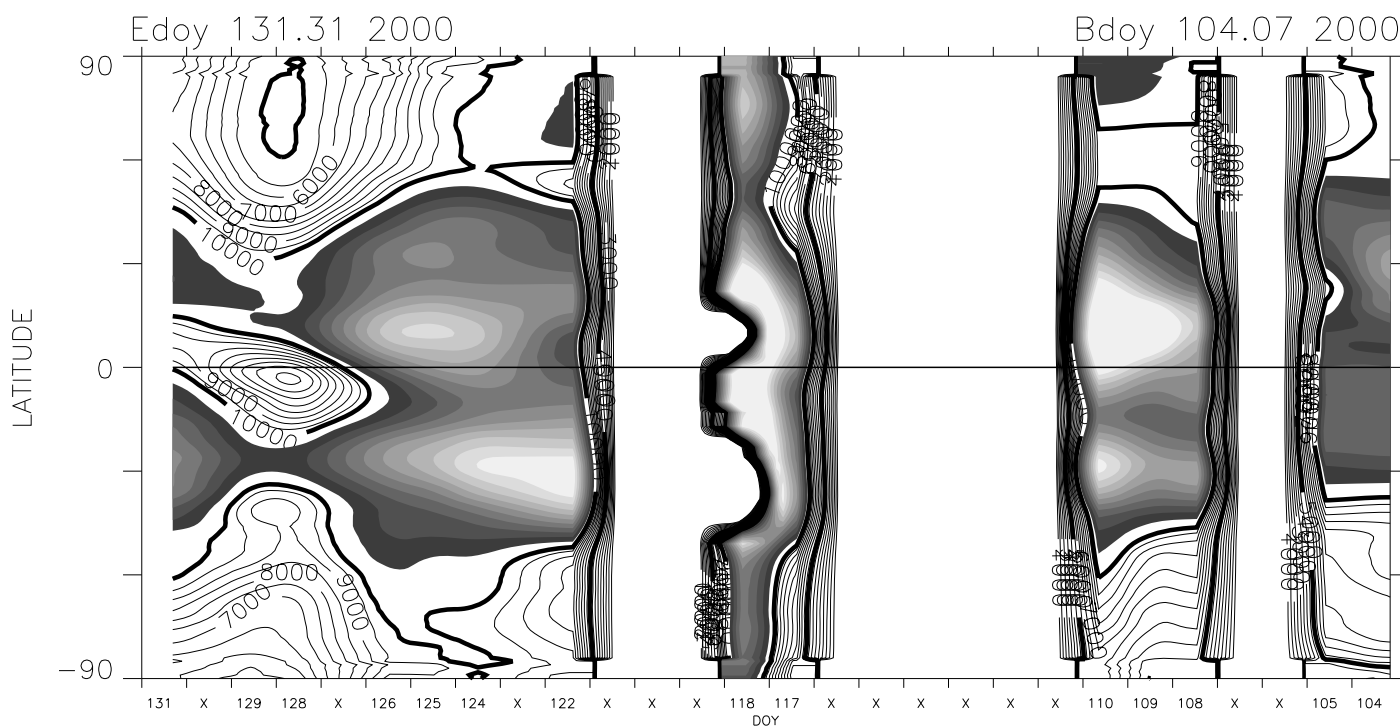

# Carrington Rotation 1962 Mk4 East limb

1.15 Rsun version 1 cal + Feb 2002 opal cor. pB units : 1.0e-10 Bsun

1.20 Rsun version 1 cal + Feb 2002 opal cor. pB units : 1.0e-10 Bsun