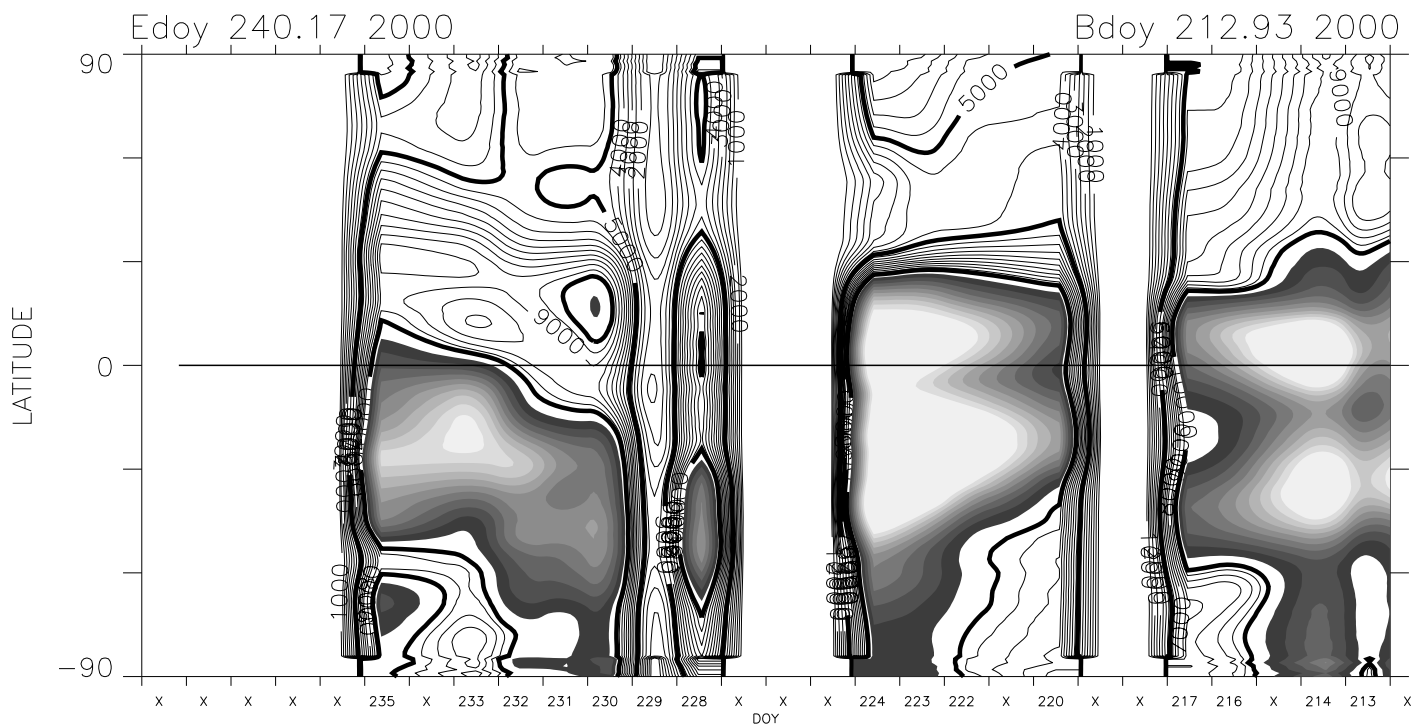

Carrington Rotation 1966 Mk4 East limb

1.15 R_{sun} version 1 cal + Feb 2002 opal cor. pB units : 1.0e-10 B_{sun}

1.20 R_{sun} version 1 cal + Feb 2002 opal cor. pB units : 1.0e-10 B_{sun}

Carrington Rotation 1966 Mk4 East limb