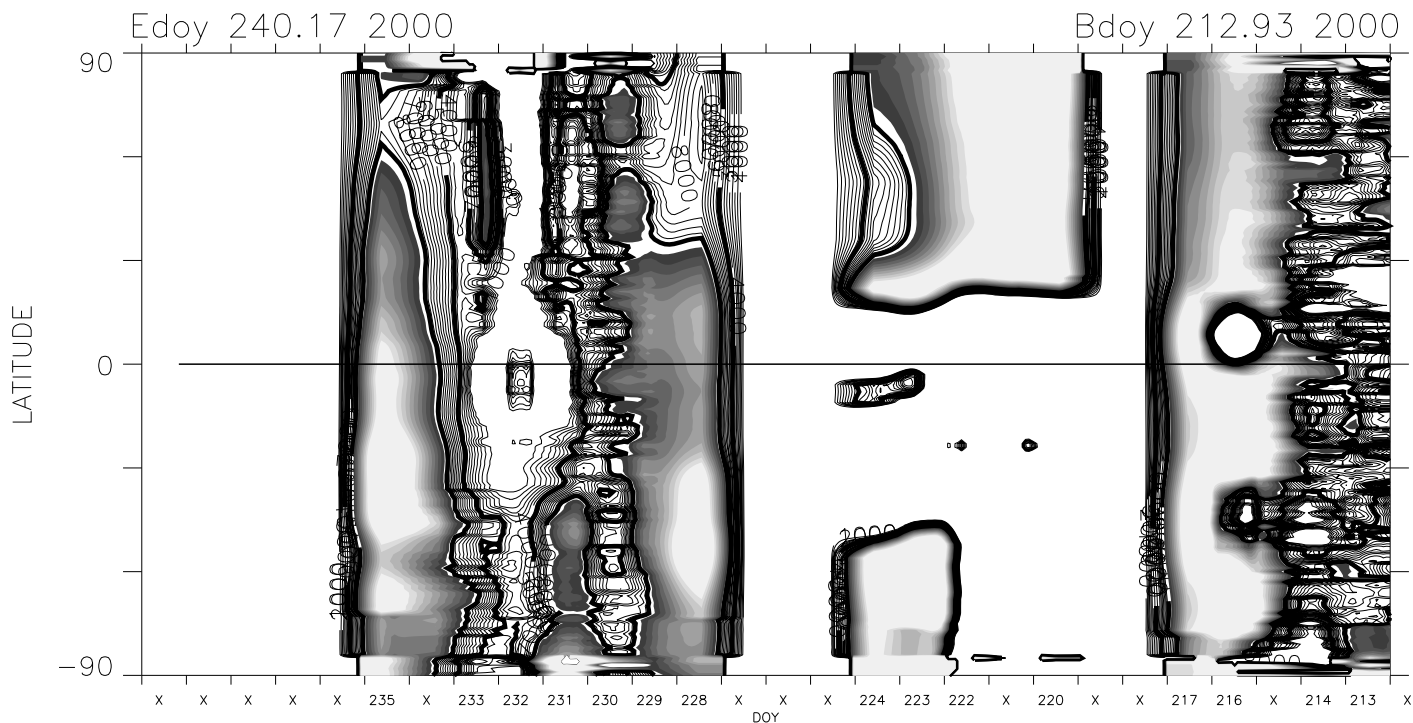

Carrington Rotation 1966 Mk4 East limb

1.15 R_{sun} version 1 cal + Feb 2002 opal cor. pB units : 1.0e-10 B_{sun}

1.20 R_{sun} version 1 cal + Feb 2002 opal cor. pB units : 1.0e-10 B_{sun}

Carrington Rotation 1966 Mk4 East limb