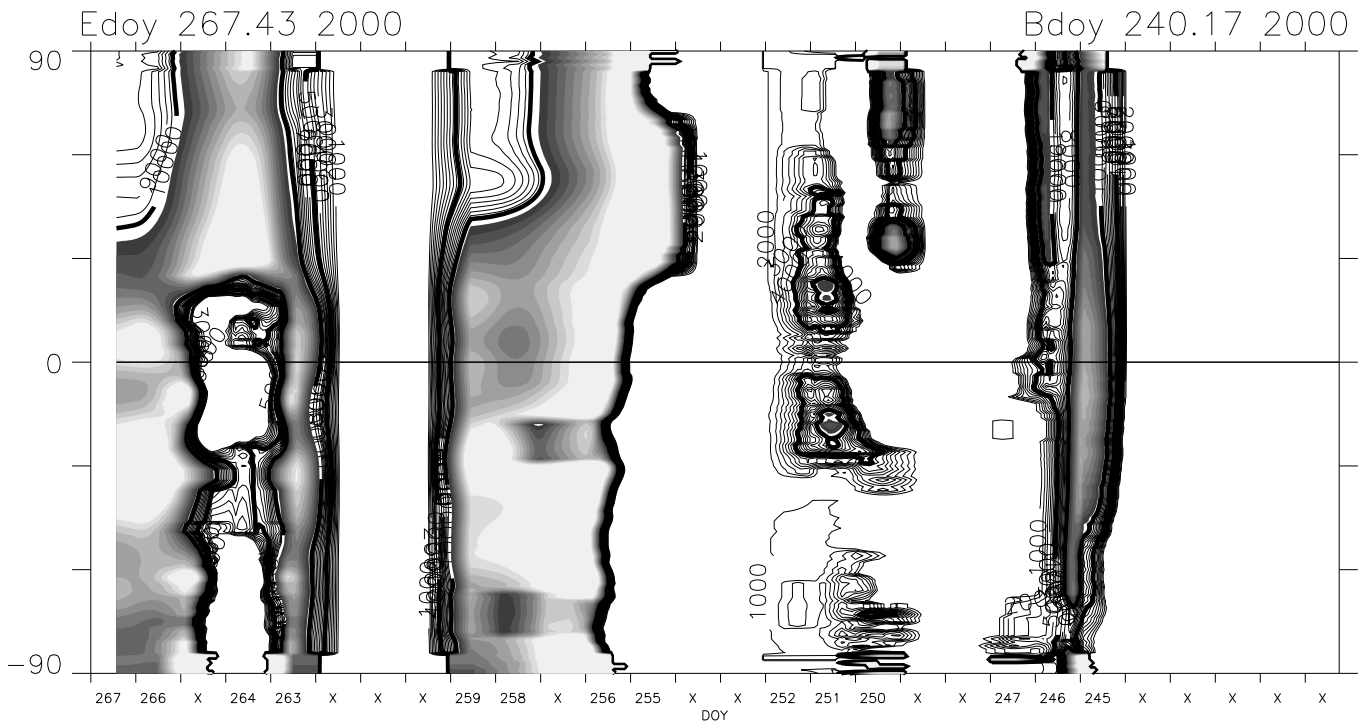

Carrington Rotation 1967 Mk4 East limb

1.15 R_{sun} version 1 cal + Feb 2002 opal cor. pB units : 1.0e-10 B_{sun}

1.20 R_{sun} version 1 cal + Feb 2002 opal cor. pB units : 1.0e-10 B_{sun}

Carrington Rotation 1967 Mk4 East limb