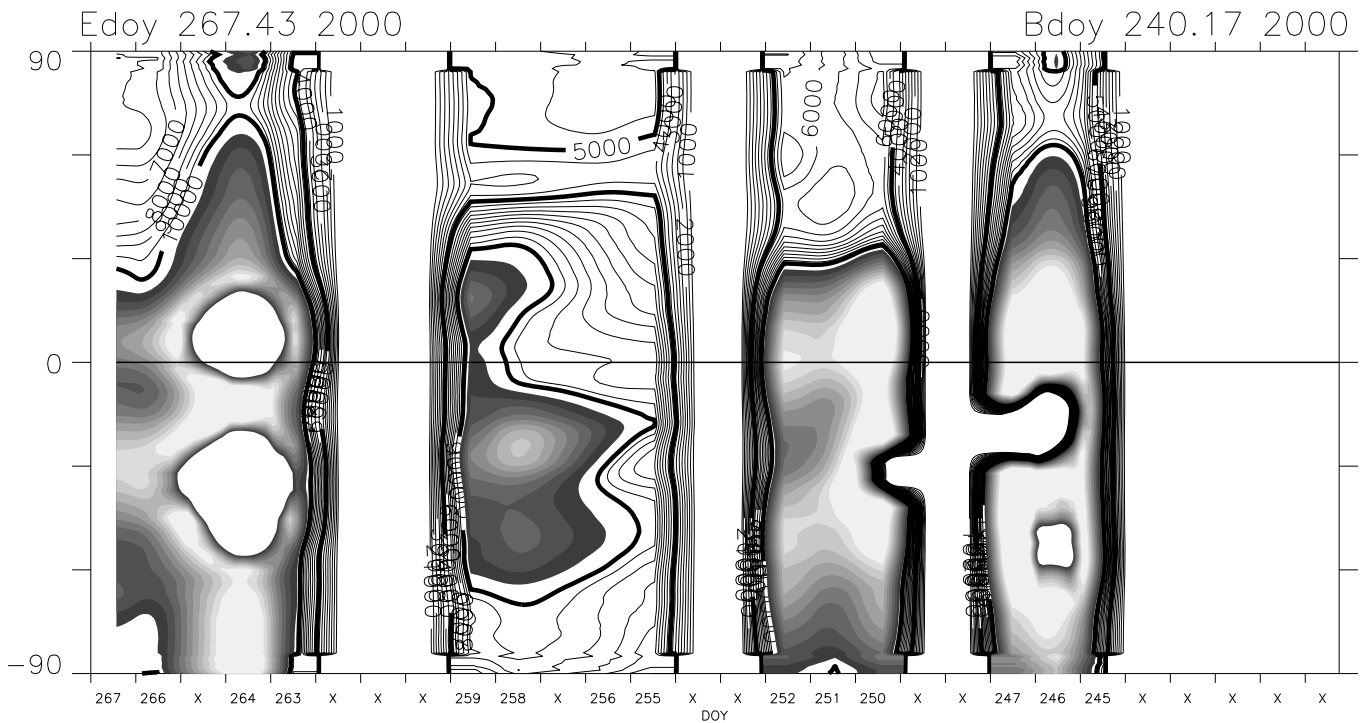

Carrington Rotation 1967 Mk4 East limb

1.15 R_{sun} version 1 cal + Feb 2002 opal cor. pB units : 1.0e-10 B_{sun}

1.20 R_{sun} version 1 cal + Feb 2002 opal cor. pB units : 1.0e-10 B_{sun}

Carrington Rotation 1967 Mk4 East limb