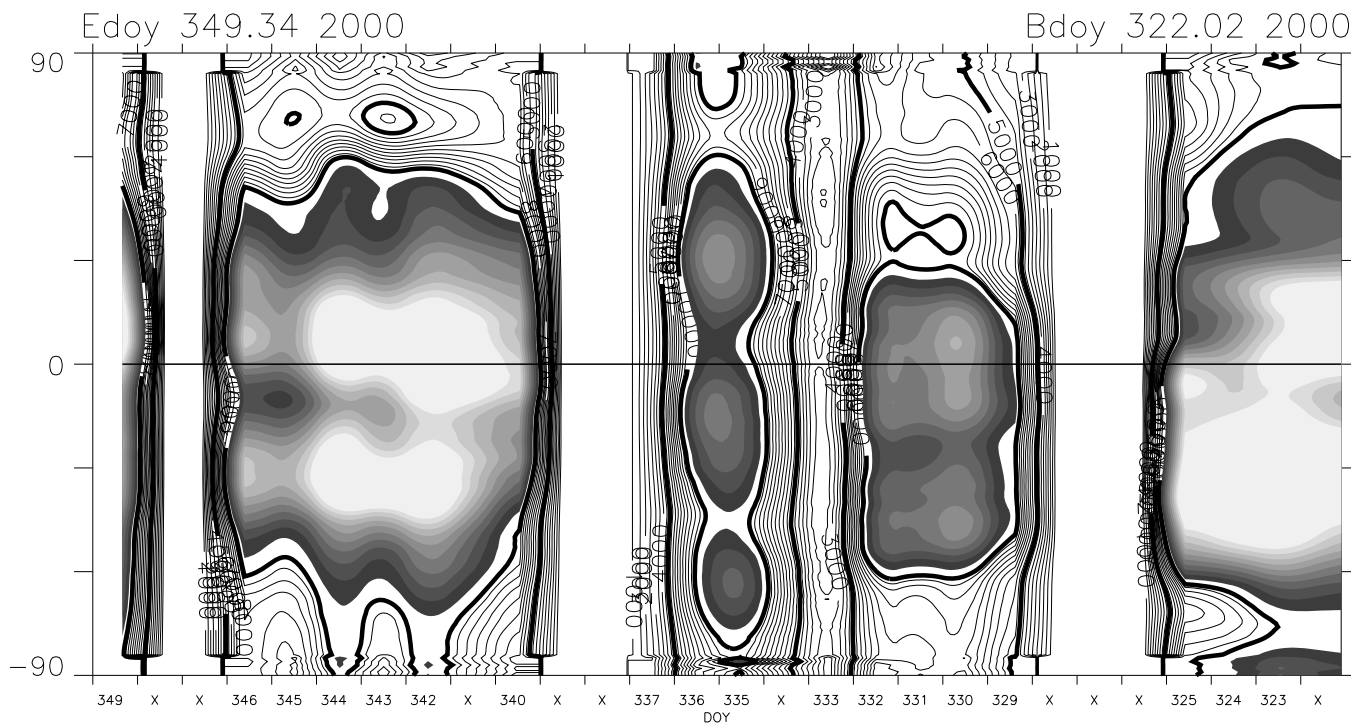

Carrington Rotation 1970 Mk4 East limb

1.15 R_{sun} version 1 cal + Feb 2002 opal cor. pB units : 1.0e-10 B_{sun}

1.20 R_{sun} version 1 cal + Feb 2002 opal cor. pB units : 1.0e-10 B_{sun}

Carrington Rotation 1970 Mk4 East limb

1.36 Rsun version 1 cal + Feb 2002 opal cor. pB units : 1.0e-10 Bsun

1.74 Rsun version 1 cal + Feb 2002 opal cor. pB units : 1.0e-10 Bsun