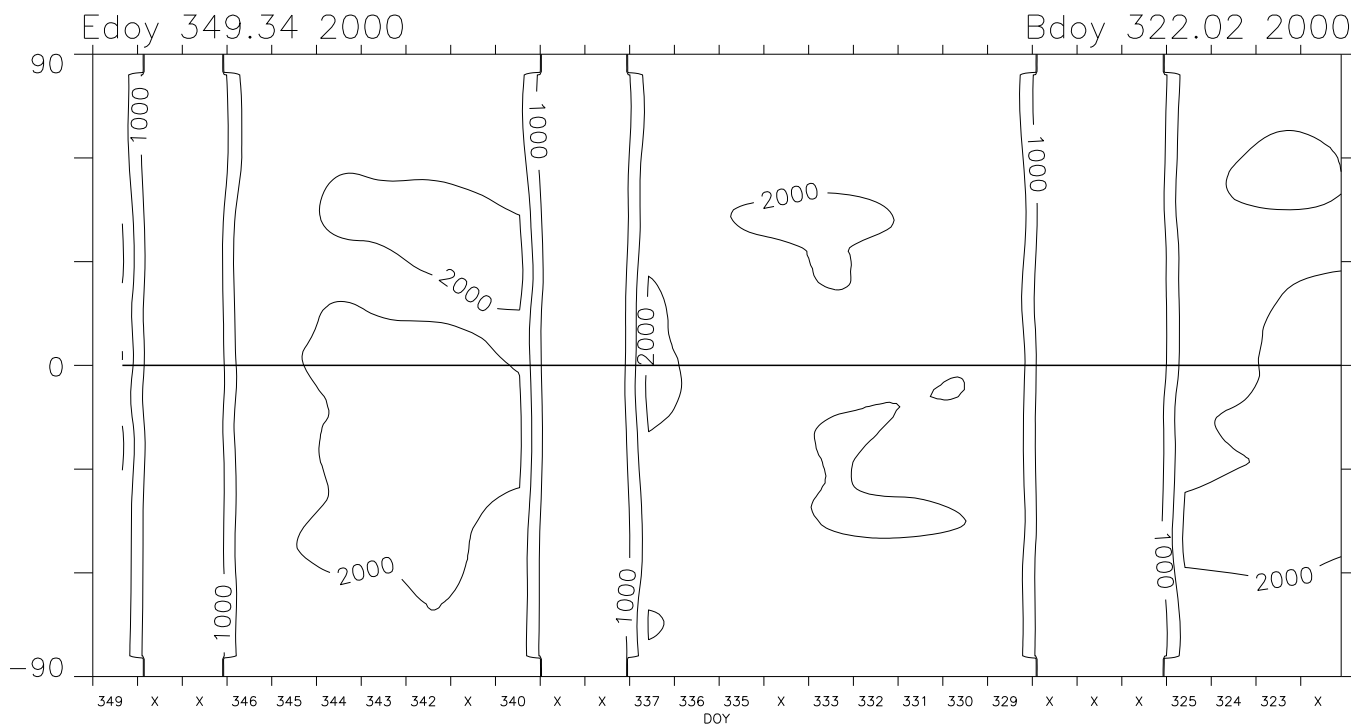

Carrington Rotation 1970 Mk4 East limb

1.15 R_{sun} version 1 cal + Feb 2002 opal cor. pB units : 1.0e-10 B_{sun}

1.20 R_{sun} version 1 cal + Feb 2002 opal cor. pB units : 1.0e-10 B_{sun}

Carrington Rotation 1970 Mk4 East limb

1.36 Rsun version 1 cal + Feb 2002 opal cor. pB units : 1.0e-10 Bsun

1.74 Rsun version 1 cal + Feb 2002 opal cor. pB units : 1.0e-10 Bsun