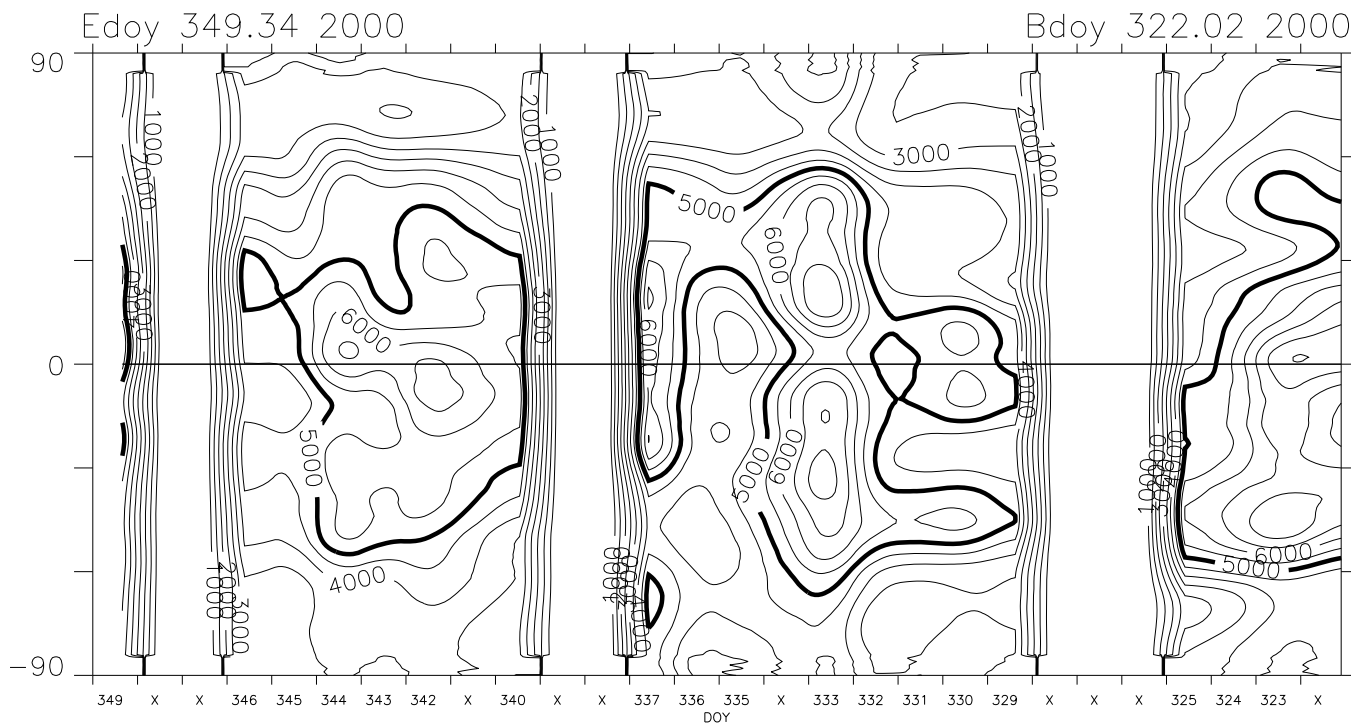

Carrington Rotation 1970 Mk4 East limb

1.15 R_{sun} version 1 cal + Feb 2002 opal cor. pB units : 1.0e-10 B_{sun}

1.20 R_{sun} version 1 cal + Feb 2002 opal cor. pB units : 1.0e-10 B_{sun}

Carrington Rotation 1970 Mk4 East limb

1.36 Rsun version 1 cal + Feb 2002 opal cor. pB units : 1.0e-10 Bsun

1.74 Rsun version 1 cal + Feb 2002 opal cor. pB units : 1.0e-10 Bsun