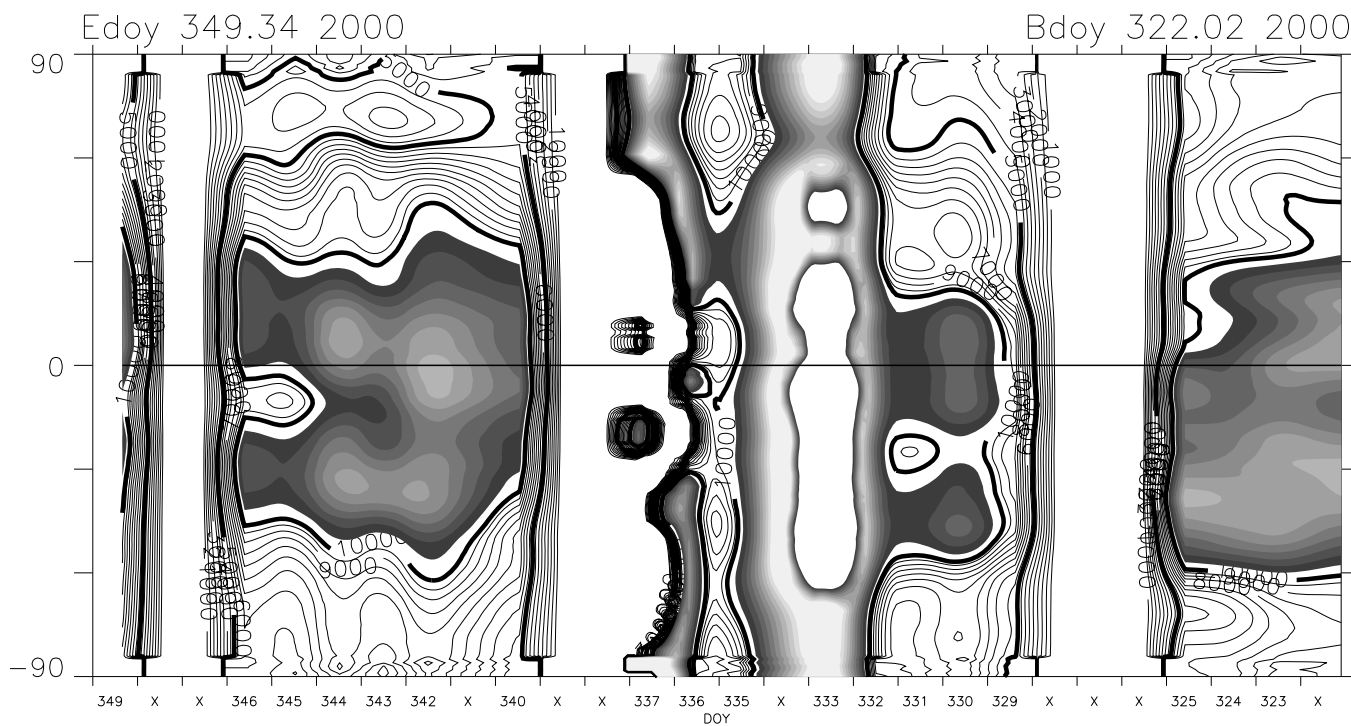

Carrington Rotation 1970 Mk4 East limb

1.15 R_{sun} version 1 cal + Feb 2002 opal cor. pB units : 1.0e-10 B_{sun}

1.20 R_{sun} version 1 cal + Feb 2002 opal cor. pB units : 1.0e-10 B_{sun}

Carrington Rotation 1970 Mk4 East limb

1.36 Rsun version 1 cal + Feb 2002 opal cor. pB units : 1.0e-10 Bsun

1.74 Rsun version 1 cal + Feb 2002 opal cor. pB units : 1.0e-10 Bsun