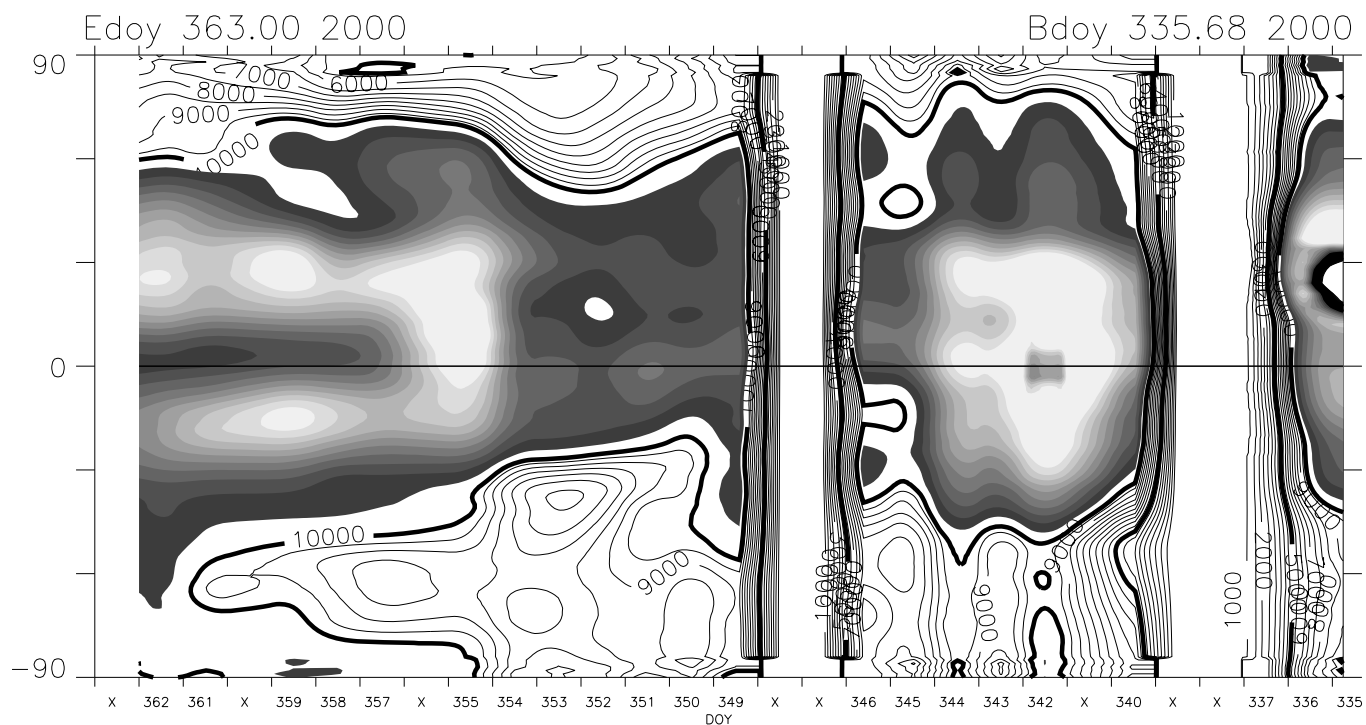

Carrington Rotation 1970 Mk4 West limb

1.15 R_{sun} version 1 cal + Feb 2002 opal cor. pB units : 1.0e-10 B_{sun}

1.20 R_{sun} version 1 cal + Feb 2002 opal cor. pB units : 1.0e-10 B_{sun}

Carrington Rotation 1970 Mk4 West limb

1.36 R_{sun} version 1 cal + Feb 2002 opal cor. pB units : 1.0e-10 B_{sun}

1.74 R_{sun} version 1 cal + Feb 2002 opal cor. pB units : 1.0e-10 B_{sun}