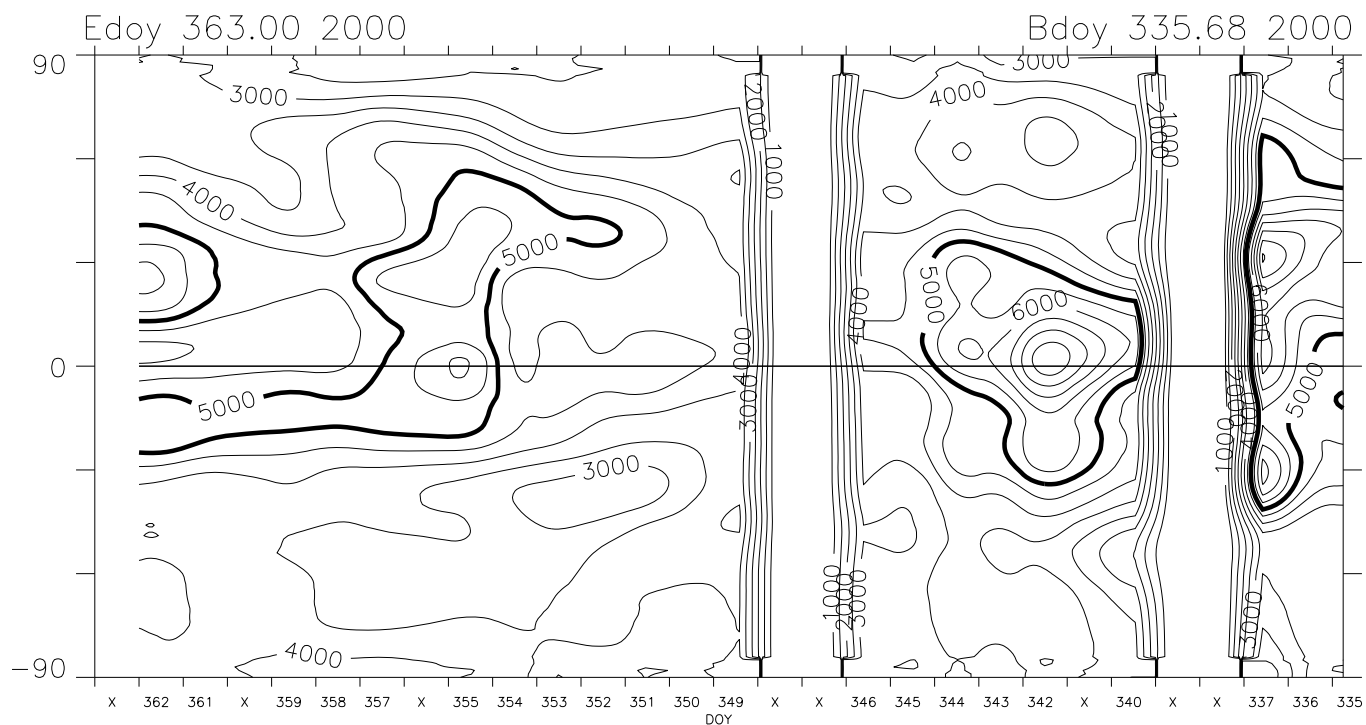

Carrington Rotation 1970 Mk4 West limb

1.15 R_{sun} version 1 cal + Feb 2002 opal cor. pB units : 1.0e-10 B_{sun}

1.20 R_{sun} version 1 cal + Feb 2002 opal cor. pB units : 1.0e-10 B_{sun}

Carrington Rotation 1970 Mk4 West limb

1.36 R_{sun} version 1 cal + Feb 2002 opal cor. pB units : 1.0e-10 B_{sun}

1.74 R_{sun} version 1 cal + Feb 2002 opal cor. pB units : 1.0e-10 B_{sun}