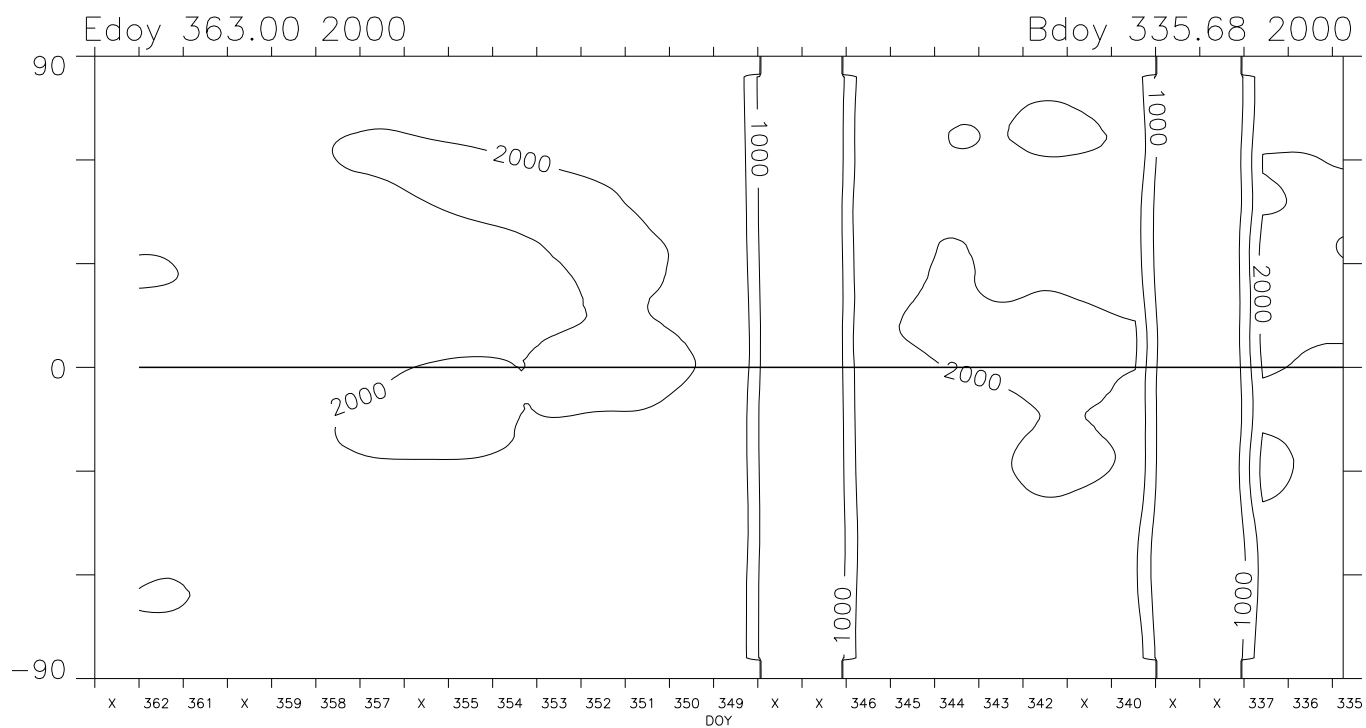

Carrington Rotation 1970 Mk4 West limb

1.15 R_{sun} version 1 cal + Feb 2002 opal cor. pB units : 1.0e-10 B_{sun}

1.20 R_{sun} version 1 cal + Feb 2002 opal cor. pB units : 1.0e-10 B_{sun}

Carrington Rotation 1970 Mk4 West limb

1.36 R_{sun} version 1 cal + Feb 2002 opal cor. pB units : 1.0e-10 B_{sun}

1.74 R_{sun} version 1 cal + Feb 2002 opal cor. pB units : 1.0e-10 B_{sun}