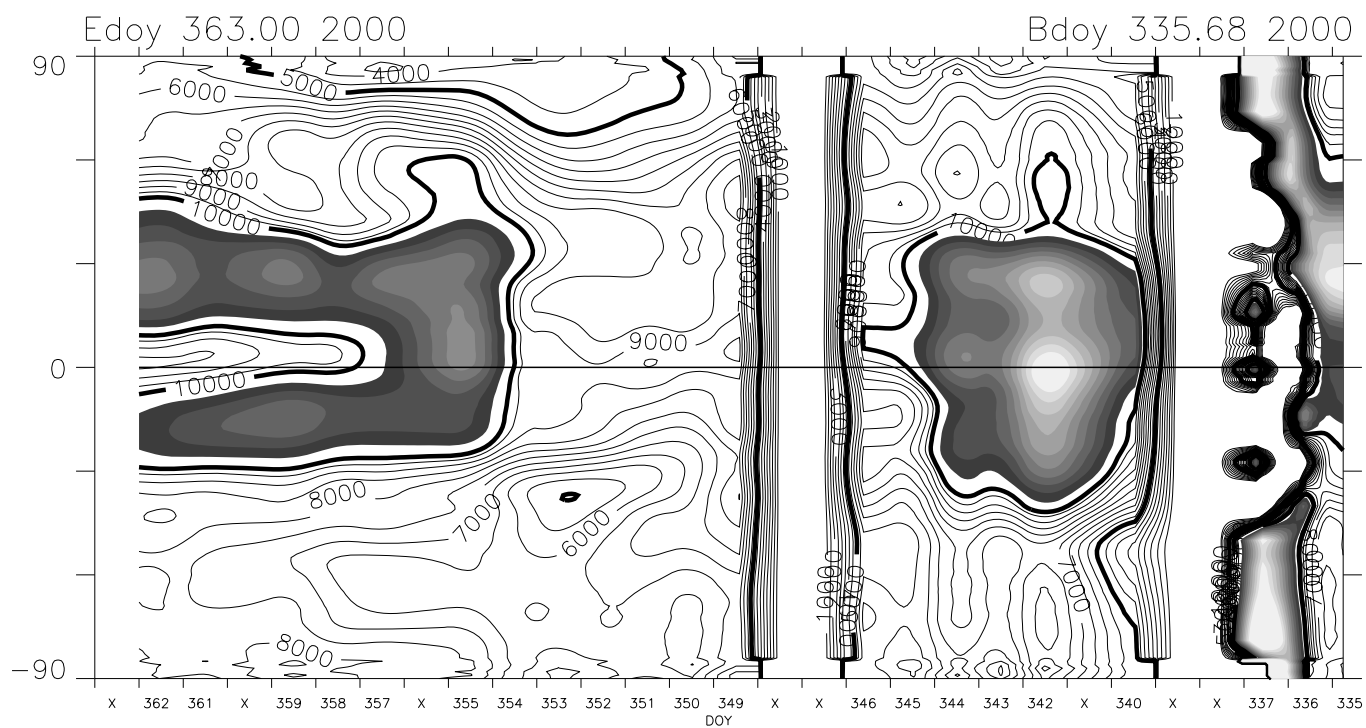

Carrington Rotation 1970 Mk4 West limb

1.15 R_{sun} version 1 cal + Feb 2002 opal cor. pB units : 1.0e-10 B_{sun}

1.20 R_{sun} version 1 cal + Feb 2002 opal cor. pB units : 1.0e-10 B_{sun}

Carrington Rotation 1970 Mk4 West limb

1.36 R_{sun} version 1 cal + Feb 2002 opal cor. pB units : 1.0e-10 B_{sun}

1.74 R_{sun} version 1 cal + Feb 2002 opal cor. pB units : 1.0e-10 B_{sun}