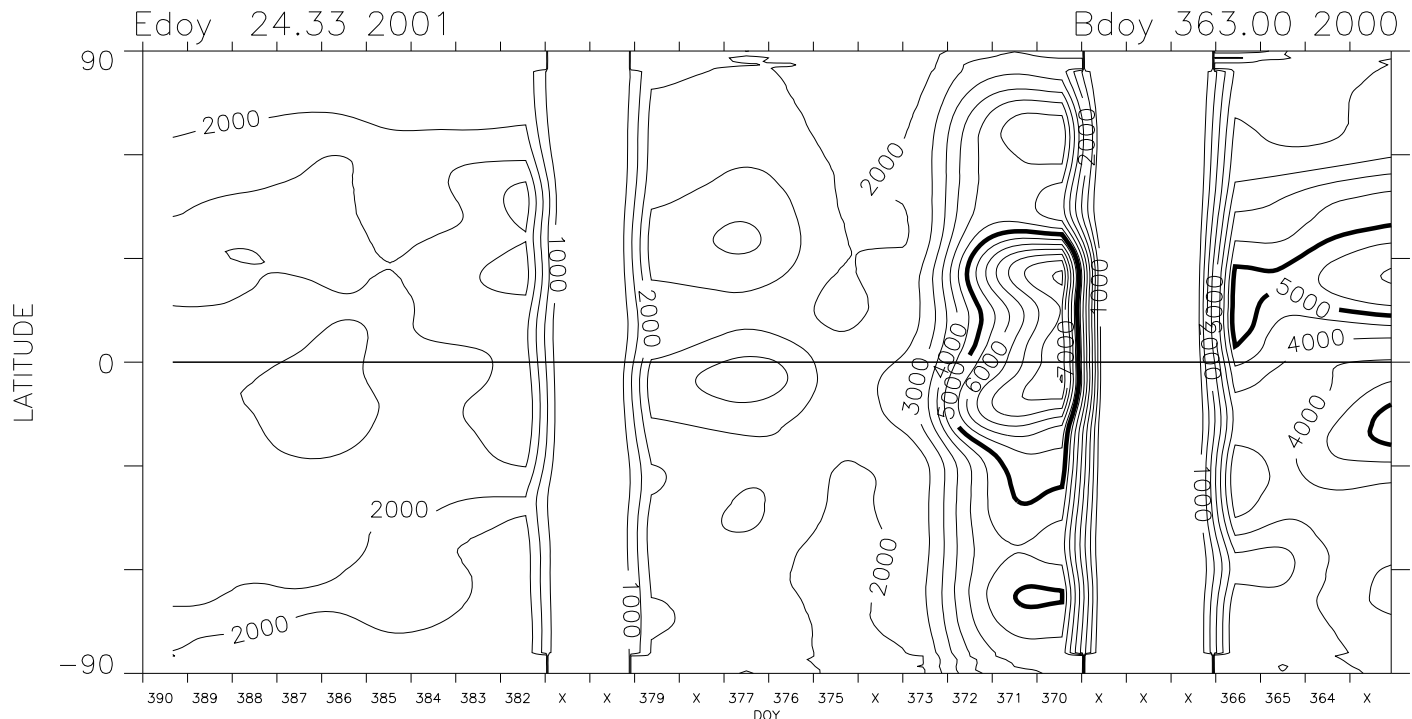

Carrington Rotation 1971 Mk4 West limb

1.15 R_{sun} version 1 cal + Feb 2002 opal cor. pB units : 1.0e-10 B_{sun}

1.20 R_{sun} version 1 cal + Feb 2002 opal cor. pB units : 1.0e-10 B_{sun}

Carrington Rotation 1971 Mk4 West limb

1.36 R_{sun} version 1 cal + Feb 2002 opal cor. pB units : 1.0e-10 B_{sun}

1.74 R_{sun} version 1 cal + Feb 2002 opal cor. pB units : 1.0e-10 B_{sun}