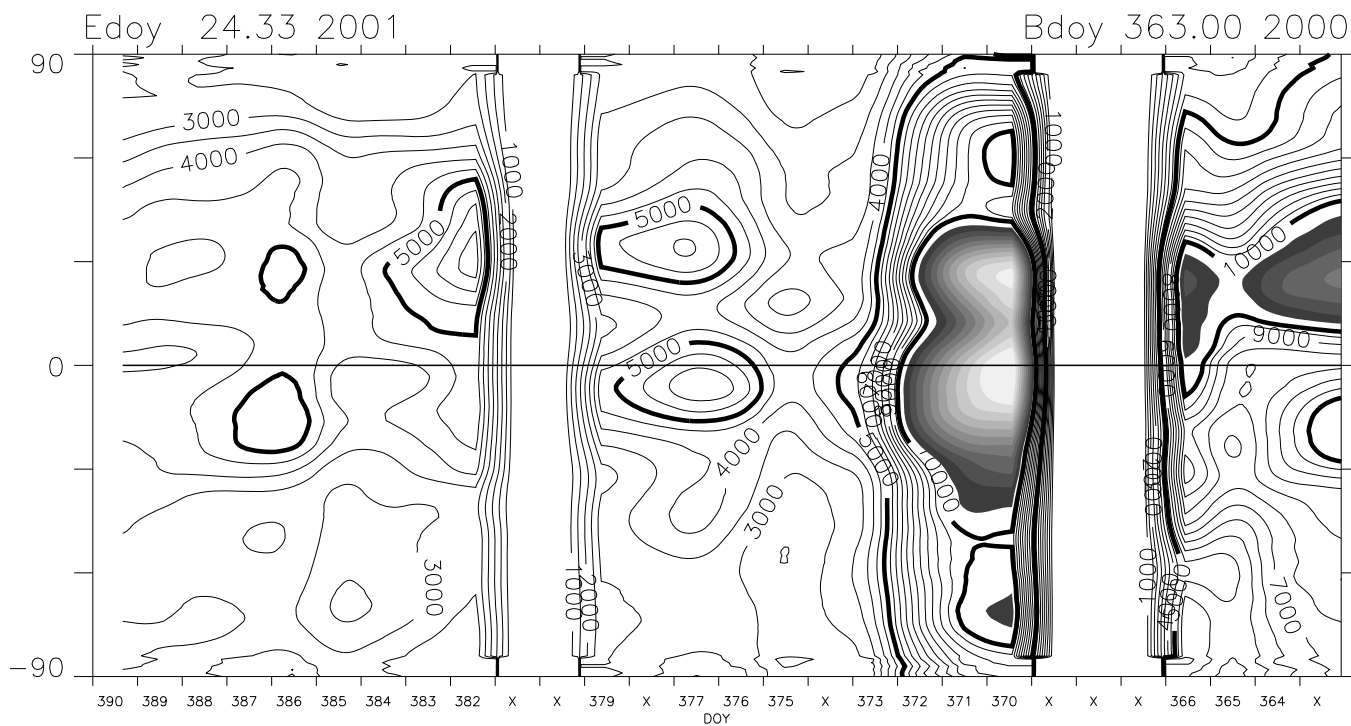

Carrington Rotation 1971 Mk4 West limb

1.15 R_{sun} version 1 cal + Feb 2002 opal cor. pB units : 1.0e-10 B_{sun}

1.20 R_{sun} version 1 cal + Feb 2002 opal cor. pB units : 1.0e-10 B_{sun}

Carrington Rotation 1971 Mk4 West limb

1.36 R_{sun} version 1 cal + Feb 2002 opal cor. pB units : 1.0e-10 B_{sun}

1.74 R_{sun} version 1 cal + Feb 2002 opal cor. pB units : 1.0e-10 B_{sun}