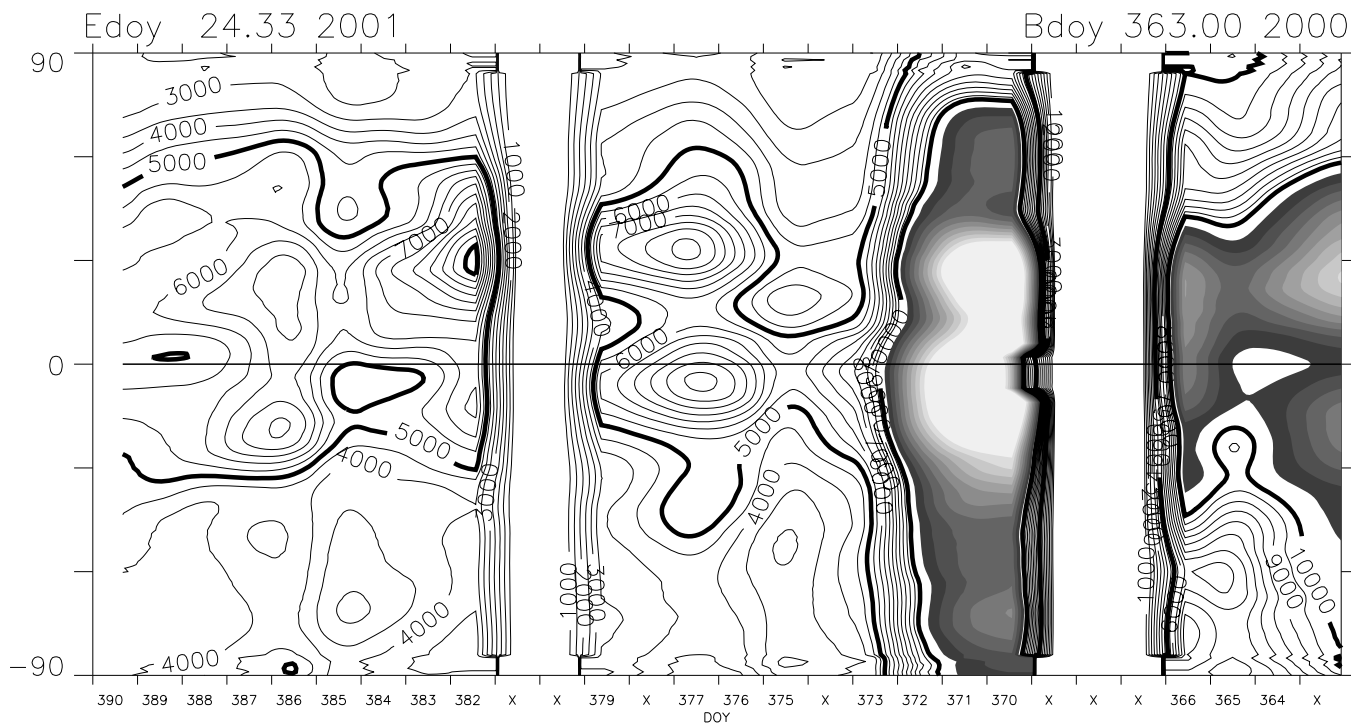

Carrington Rotation 1971 Mk4 West limb

1.15 R_{sun} version 1 cal + Feb 2002 opal cor. pB units : 1.0e-10 B_{sun}

1.20 R_{sun} version 1 cal + Feb 2002 opal cor. pB units : 1.0e-10 B_{sun}

Carrington Rotation 1971 Mk4 West limb

1.36 R_{sun} version 1 cal + Feb 2002 opal cor. pB units : 1.0e-10 B_{sun}

1.74 R_{sun} version 1 cal + Feb 2002 opal cor. pB units : 1.0e-10 B_{sun}