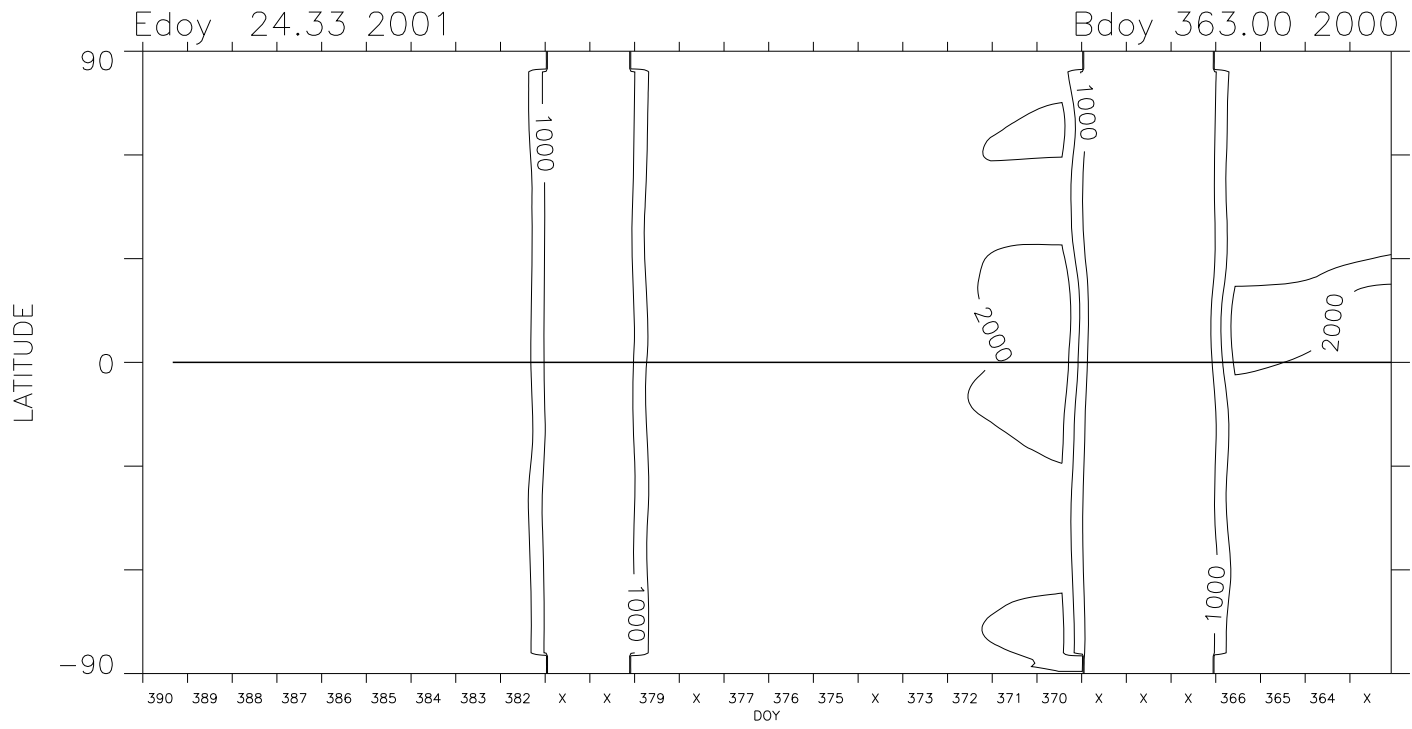

Carrington Rotation 1971 Mk4 West limb

1.15 R_{sun} version 1 cal + Feb 2002 opal cor. pB units : 1.0e-10 B_{sun}

1.20 R_{sun} version 1 cal + Feb 2002 opal cor. pB units : 1.0e-10 B_{sun}

Carrington Rotation 1971 Mk4 West limb

1.36 R_{sun} version 1 cal + Feb 2002 opal cor. pB units : 1.0e-10 B_{sun}

1.74 R_{sun} version 1 cal + Feb 2002 opal cor. pB units : 1.0e-10 B_{sun}