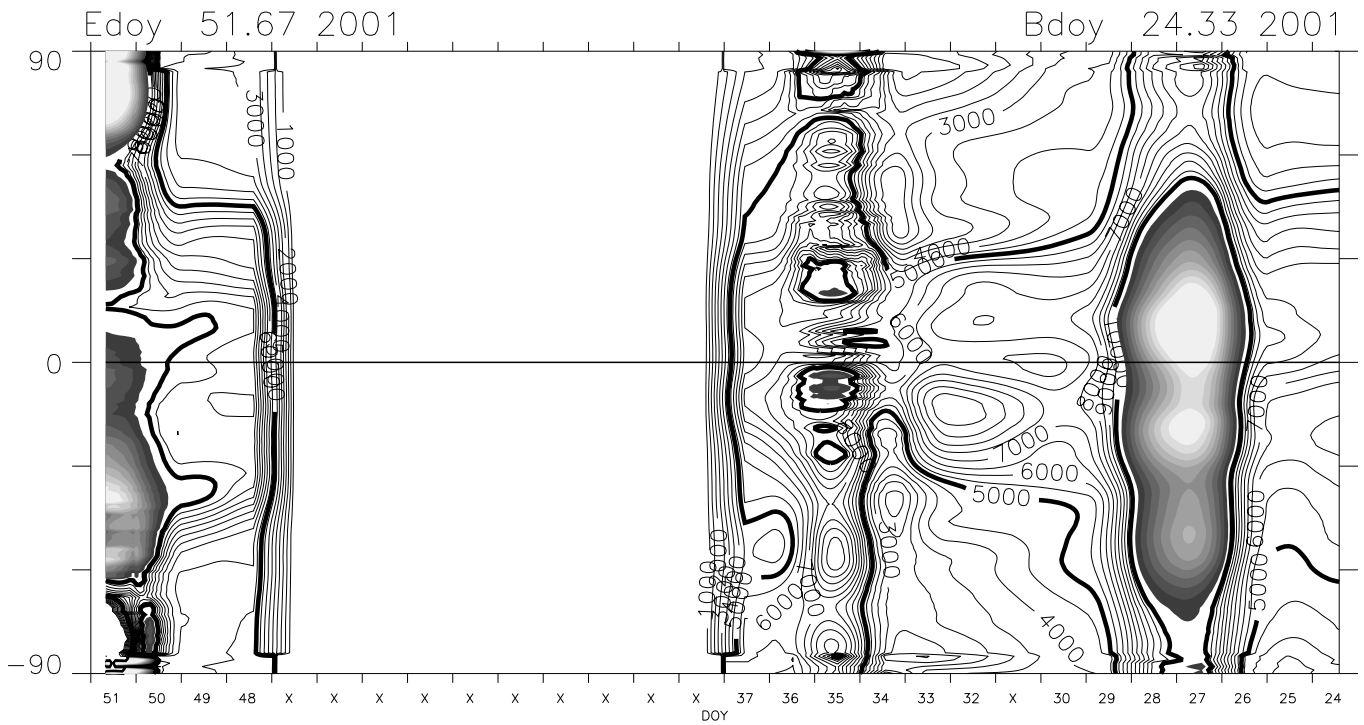

Carrington Rotation 1972 Mk4 West limb

1.15 Rsun version 1 cal + Feb 2002 opal cor. pB units : 1.0e-10 Bsun

1.20 Rsun version 1 cal + Feb 2002 opal cor. pB units : 1.0e-10 Bsun

Carrington Rotation 1972 Mk4 West limb

1.36 R_{sun} version 1 cal + Feb 2002 opal cor. pB units : 1.0e-10 B_{sun}

1.74 R_{sun} version 1 cal + Feb 2002 opal cor. pB units : 1.0e-10 B_{sun}