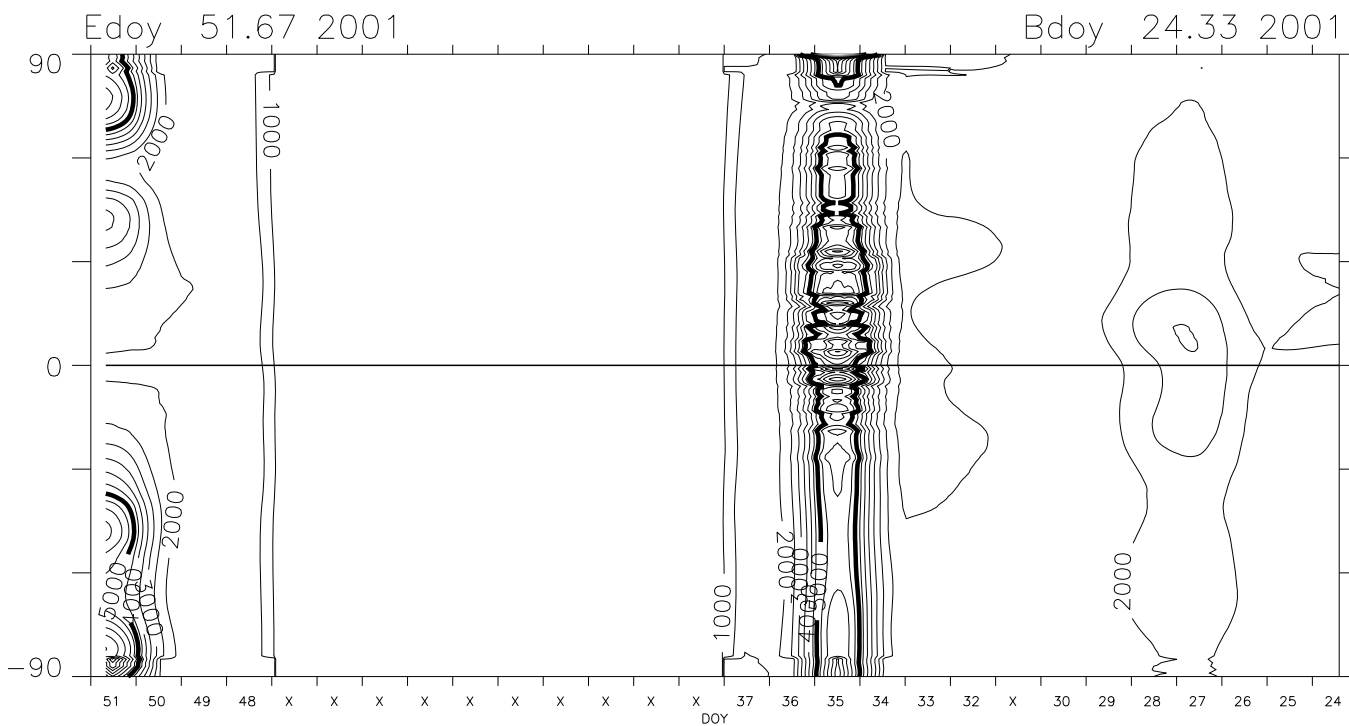

Carrington Rotation 1972 Mk4 West limb

1.15 Rsun version 1 cal + Feb 2002 opal cor. pB units : 1.0e-10 Bsun

1.20 Rsun version 1 cal + Feb 2002 opal cor. pB units : 1.0e-10 Bsun

Carrington Rotation 1972 Mk4 West limb

1.36 R_{sun} version 1 cal + Feb 2002 opal cor. pB units : 1.0e-10 B_{sun}

1.74 R_{sun} version 1 cal + Feb 2002 opal cor. pB units : 1.0e-10 B_{sun}