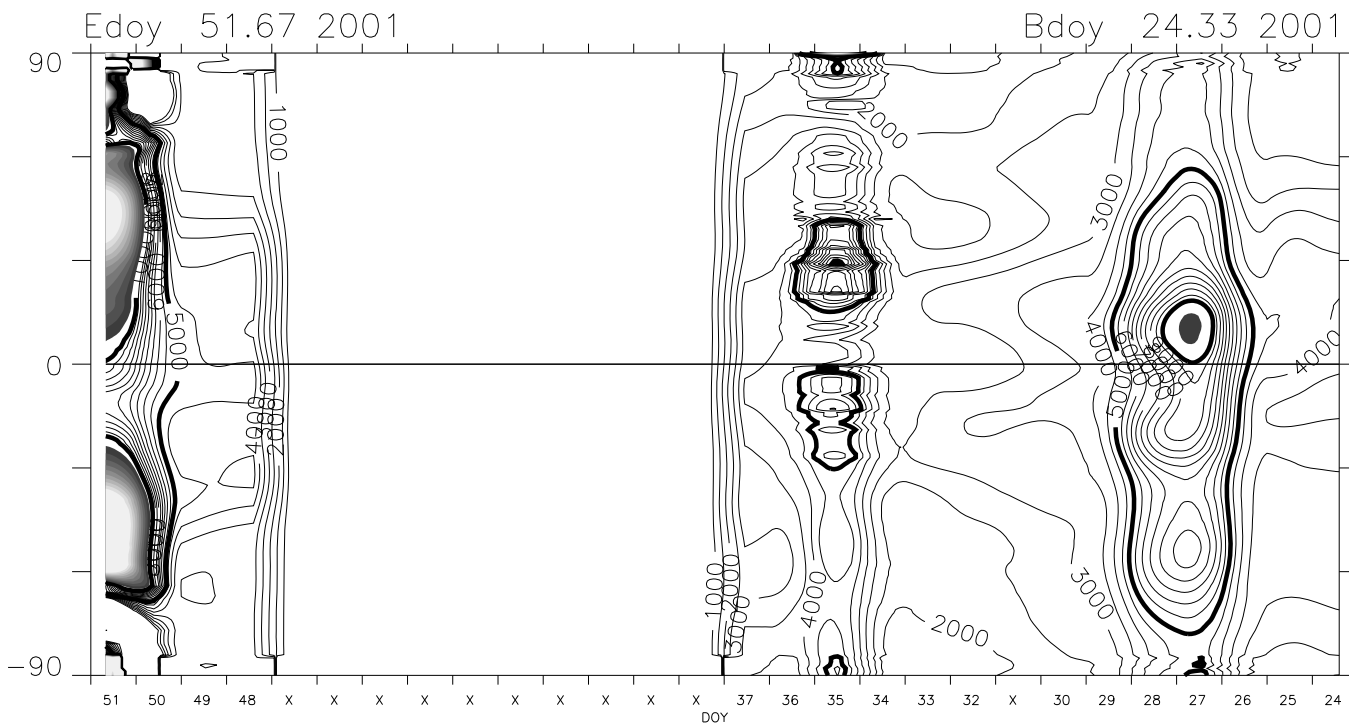

Carrington Rotation 1972 Mk4 West limb

1.15 Rsun version 1 cal + Feb 2002 opal cor. pB units : 1.0e-10 Bsun

1.20 Rsun version 1 cal + Feb 2002 opal cor. pB units : 1.0e-10 Bsun

Carrington Rotation 1972 Mk4 West limb

1.36 R_{sun} version 1 cal + Feb 2002 opal cor. pB units : 1.0e-10 B_{sun}

1.74 R_{sun} version 1 cal + Feb 2002 opal cor. pB units : 1.0e-10 B_{sun}