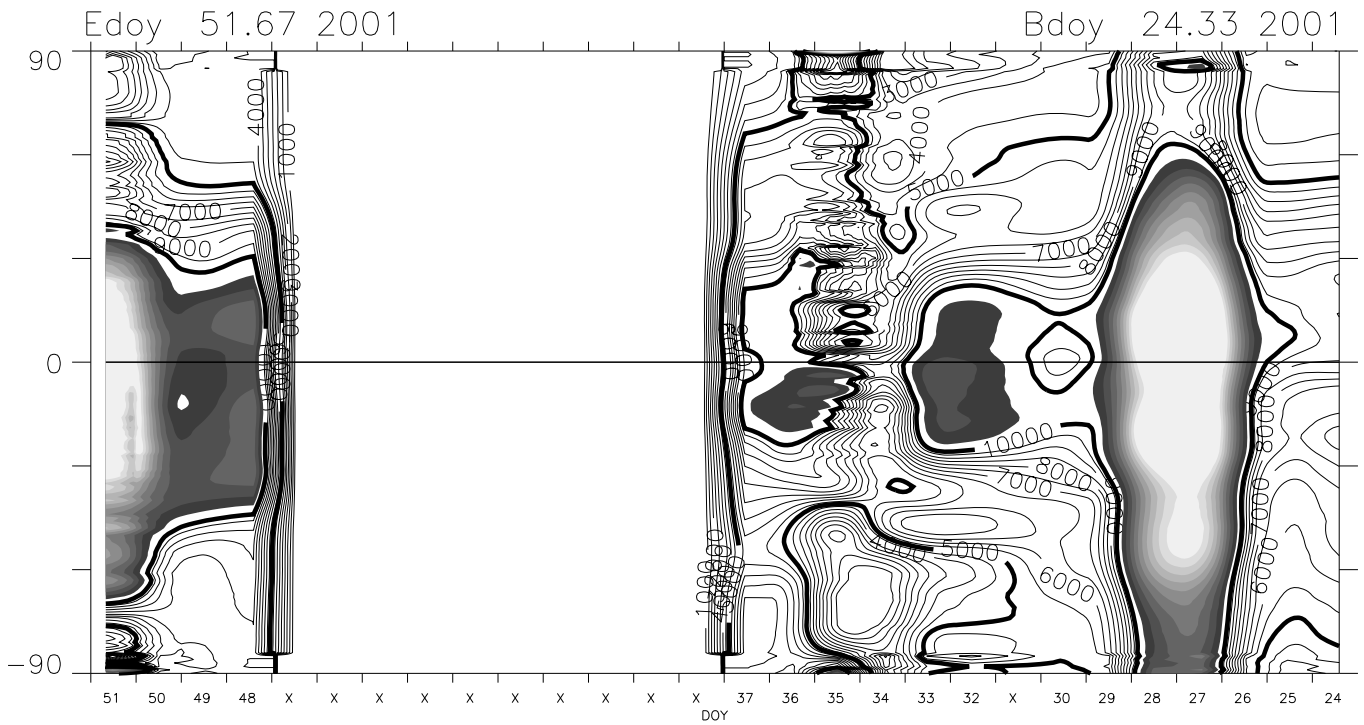

Carrington Rotation 1972 Mk4 West limb

1.15 Rsun version 1 cal + Feb 2002 opal cor. pB units : 1.0e-10 Bsun

1.20 Rsun version 1 cal + Feb 2002 opal cor. pB units : 1.0e-10 Bsun

Carrington Rotation 1972 Mk4 West limb

1.36 R_{sun} version 1 cal + Feb 2002 opal cor. pB units : 1.0e-10 B_{sun}

1.74 R_{sun} version 1 cal + Feb 2002 opal cor. pB units : 1.0e-10 B_{sun}