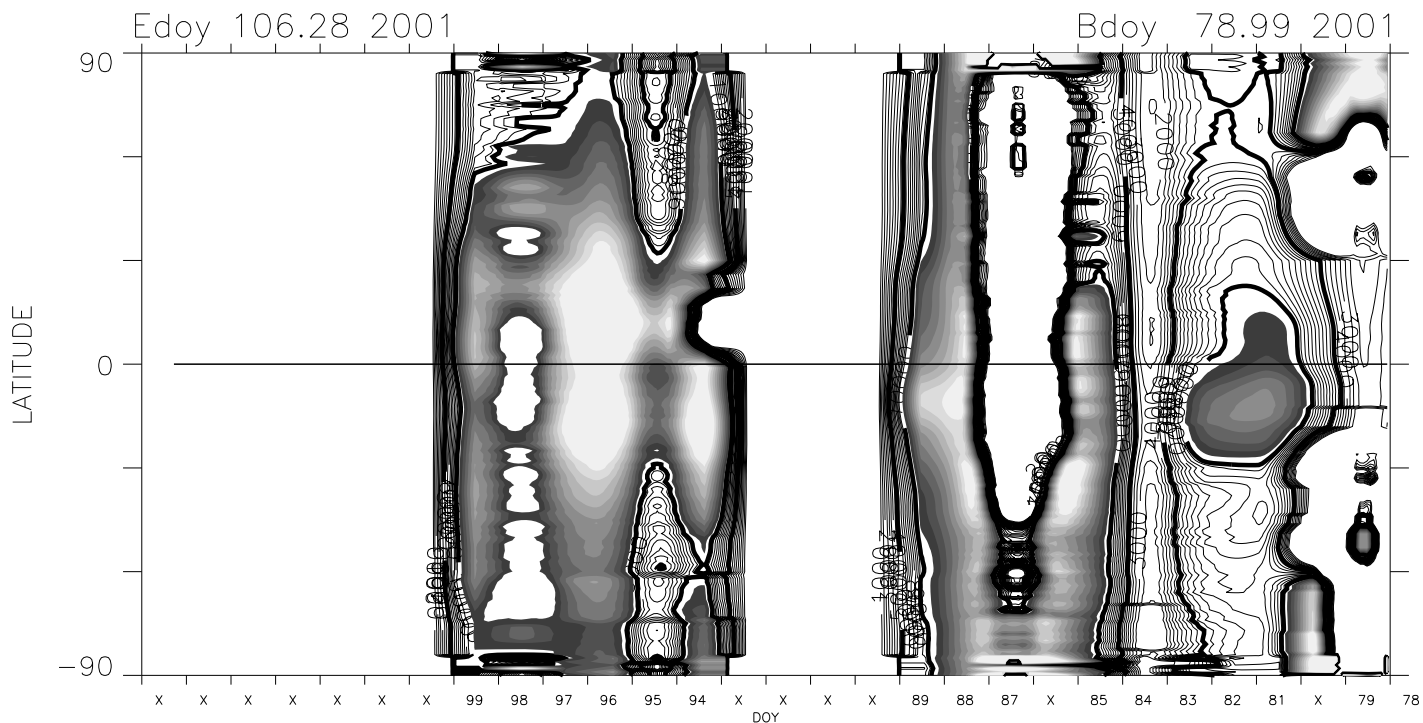

Carrington Rotation 1974 Mk4 West limb

1.15 Rsun version 1 cal + Feb 2002 opal cor. pB units : $1.0e-10$ Bsun

1.20 Rsun version 1 cal + Feb 2002 opal cor. pB units : $1.0e-10$ Bsun

Carrington Rotation 1974 Mk4 West limb

1.36 R_{sun} version 1 cal + Feb 2002 opal cor. pB units : 1.0e-10 B_{sun}

1.74 R_{sun} version 1 cal + Feb 2002 opal cor. pB units : 1.0e-10 B_{sun}