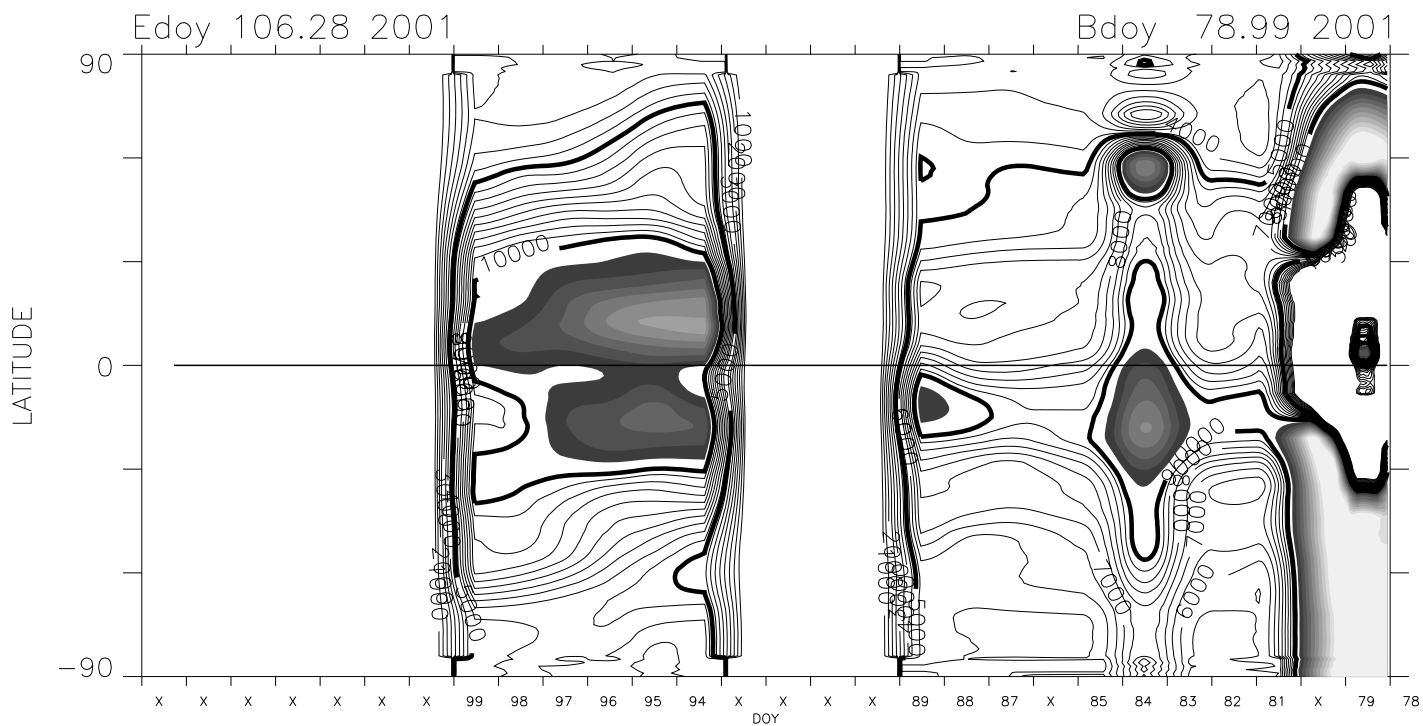

Carrington Rotation 1974 Mk4 West limb

1.15 Rsun version 1 cal + Feb 2002 opal cor. pB units : $1.0e-10$ Bsun

1.20 Rsun version 1 cal + Feb 2002 opal cor. pB units : $1.0e-10$ Bsun

Carrington Rotation 1974 Mk4 West limb

1.36 R_{sun} version 1 cal + Feb 2002 opal cor. pB units : 1.0e-10 B_{sun}

1.74 R_{sun} version 1 cal + Feb 2002 opal cor. pB units : 1.0e-10 B_{sun}