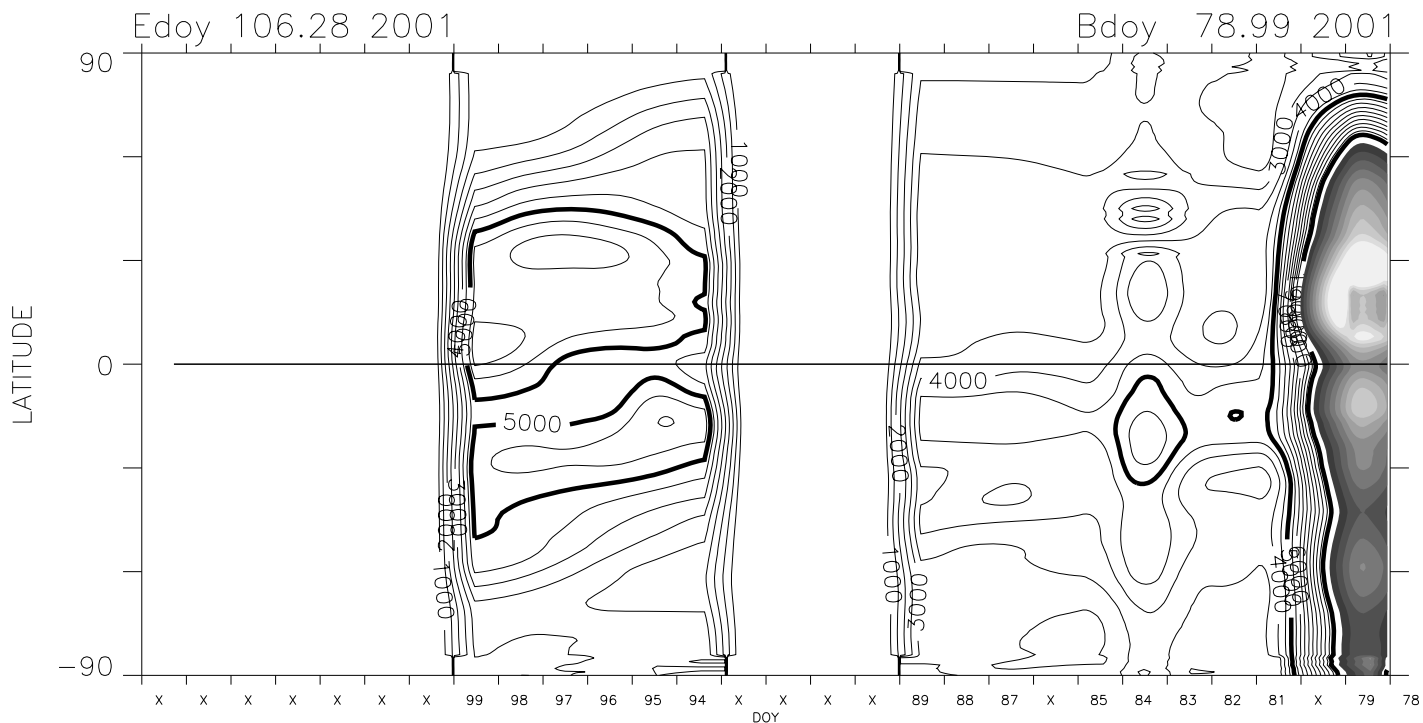

Carrington Rotation 1974 Mk4 West limb

1.15 Rsun version 1 cal + Feb 2002 opal cor. pB units : $1.0e-10$ Bsun

1.20 Rsun version 1 cal + Feb 2002 opal cor. pB units : $1.0e-10$ Bsun

Carrington Rotation 1974 Mk4 West limb

1.36 R_{sun} version 1 cal + Feb 2002 opal cor. pB units : 1.0e-10 B_{sun}

1.74 R_{sun} version 1 cal + Feb 2002 opal cor. pB units : 1.0e-10 B_{sun}