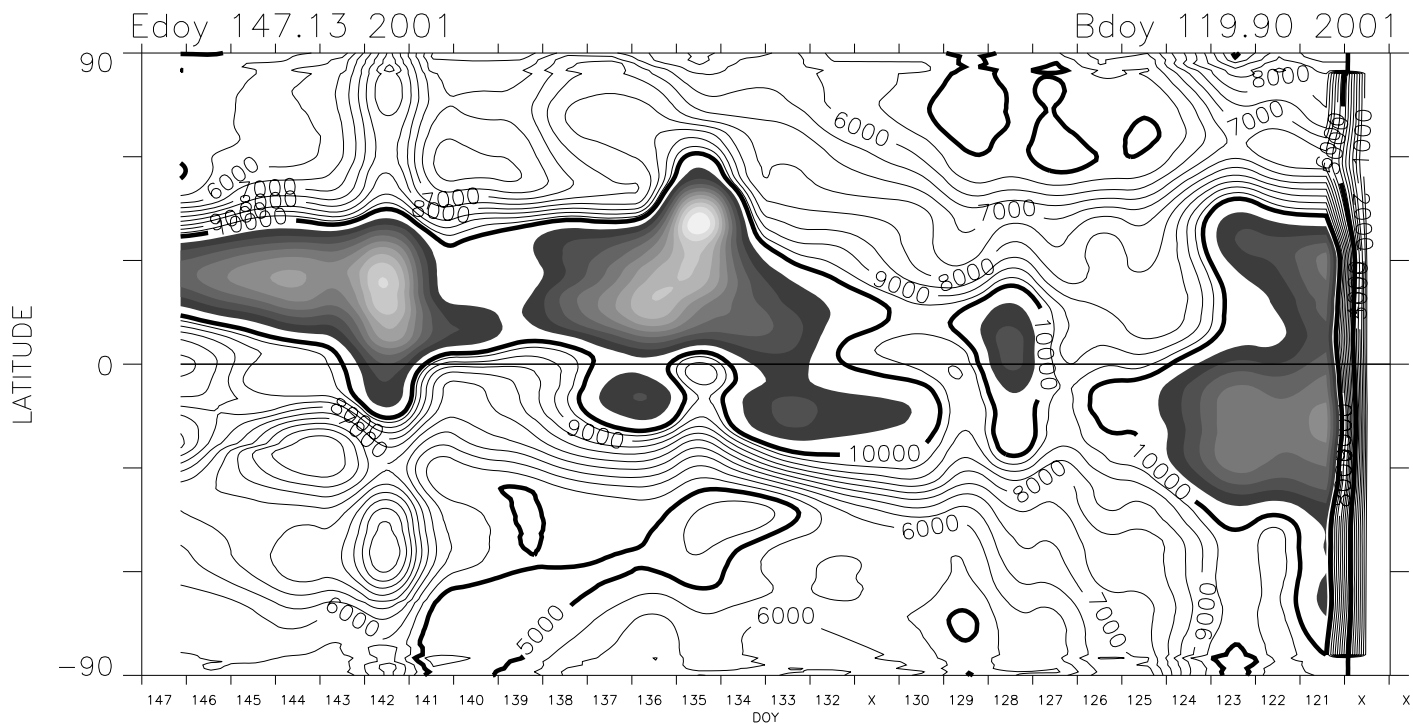

Carrington Rotation 1976 Mk4 East limb

Carrington Rotation 1976 Mk4 East limb

1.36 R_{sun} version 1 cal + Feb 2002 opal cor. pB units : 1.0e-10 B_{sun}

1.74 R_{sun} version 1 cal + Feb 2002 opal cor. pB units : 1.0e-10 B_{sun}