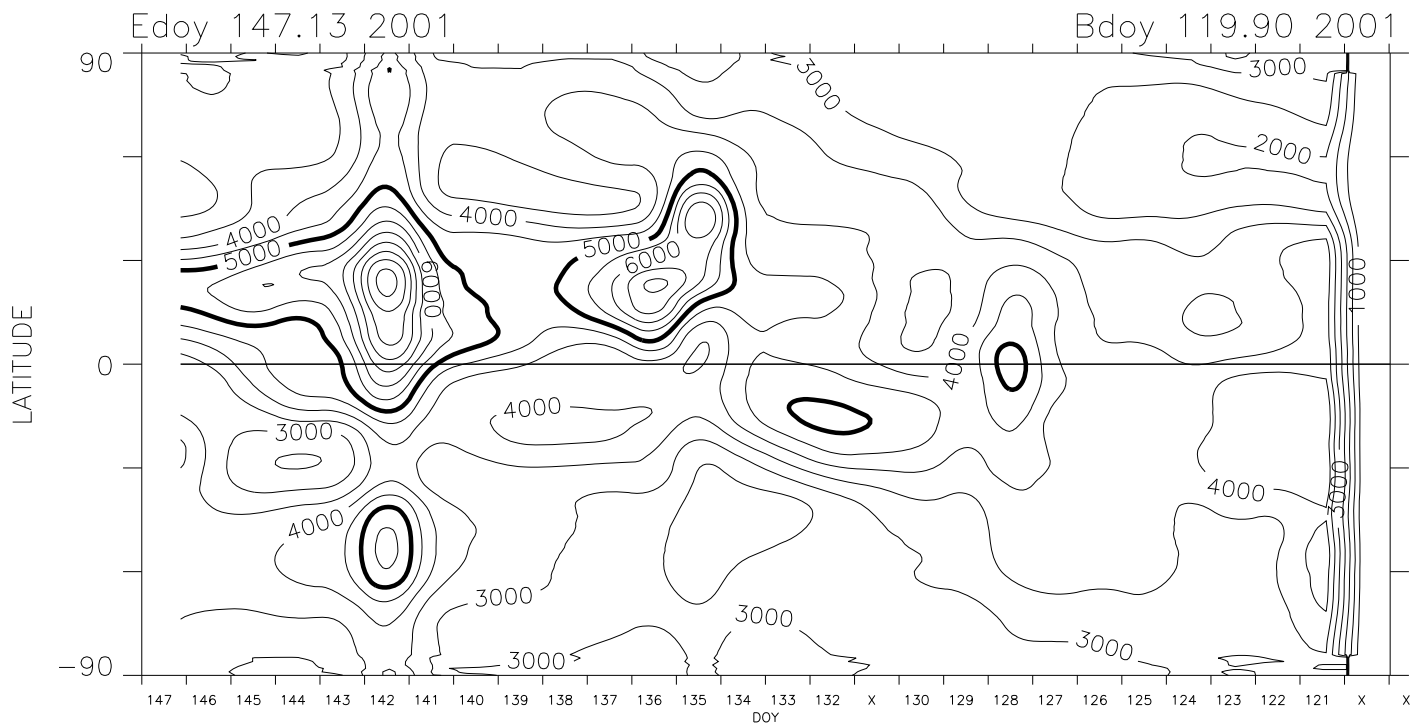

Carrington Rotation 1976 Mk4 East limb

Carrington Rotation 1976 Mk4 East limb

1.36 R_{sun} version 1 cal + Feb 2002 opal cor. pB units : 1.0e-10 B_{sun}

1.74 R_{sun} version 1 cal + Feb 2002 opal cor. pB units : 1.0e-10 B_{sun}