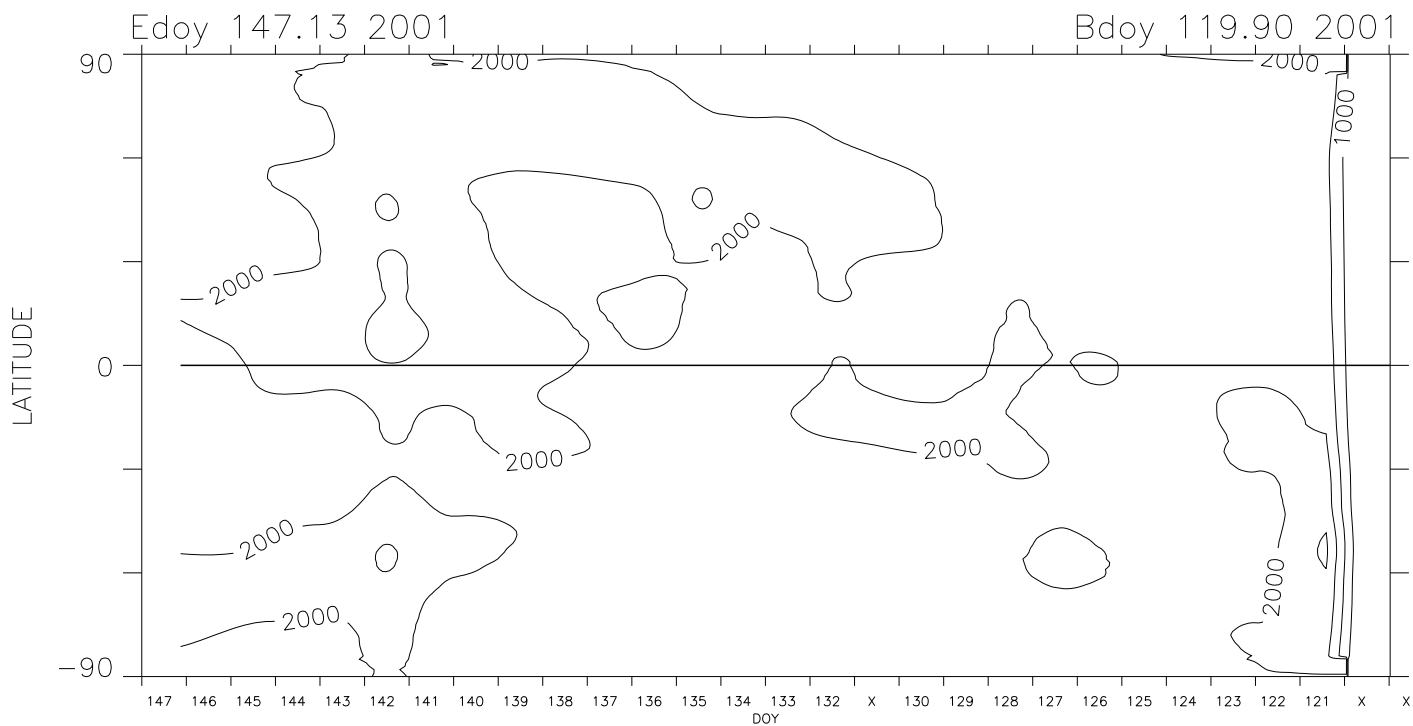

Carrington Rotation 1976 Mk4 East limb

Carrington Rotation 1976 Mk4 East limb

1.36 R_{sun} version 1 cal + Feb 2002 opal cor. pB units : 1.0e-10 B_{sun}

1.74 R_{sun} version 1 cal + Feb 2002 opal cor. pB units : 1.0e-10 B_{sun}