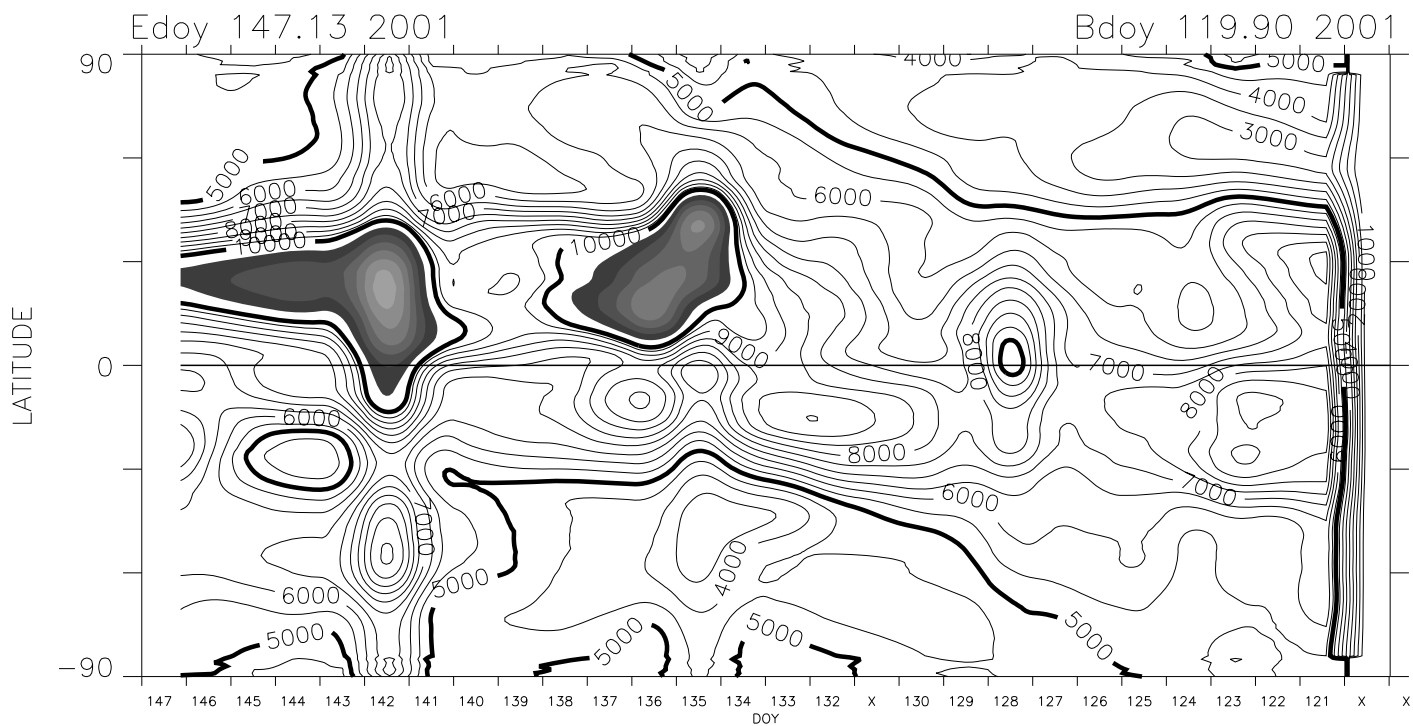

Carrington Rotation 1976 Mk4 East limb

Carrington Rotation 1976 Mk4 East limb

1.36 R_{sun} version 1 cal + Feb 2002 opal cor. pB units : 1.0e-10 B_{sun}

1.74 R_{sun} version 1 cal + Feb 2002 opal cor. pB units : 1.0e-10 B_{sun}