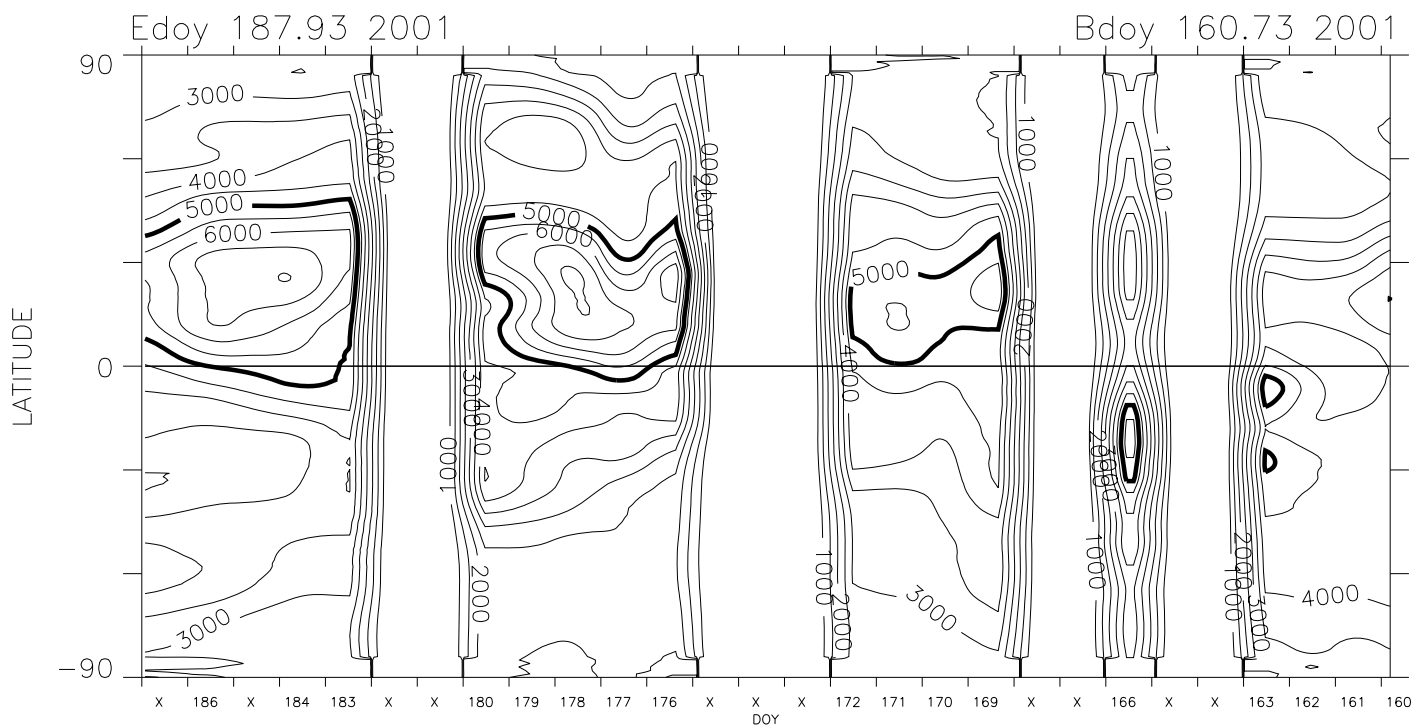

Carrington Rotation 1977 Mk4 West limb

1.15 R_{sun} version 1 cal + Feb 2002 opal cor. pB units : 1.0e-10 B_{sun}

1.20 R_{sun} version 1 cal + Feb 2002 opal cor. pB units : 1.0e-10 B_{sun}

Carrington Rotation 1977 Mk4 West limb

1.36 R_{sun} version 1 cal + Feb 2002 opal cor. pB units : 1.0e-10 B_{sun}

1.74 R_{sun} version 1 cal + Feb 2002 opal cor. pB units : 1.0e-10 B_{sun}