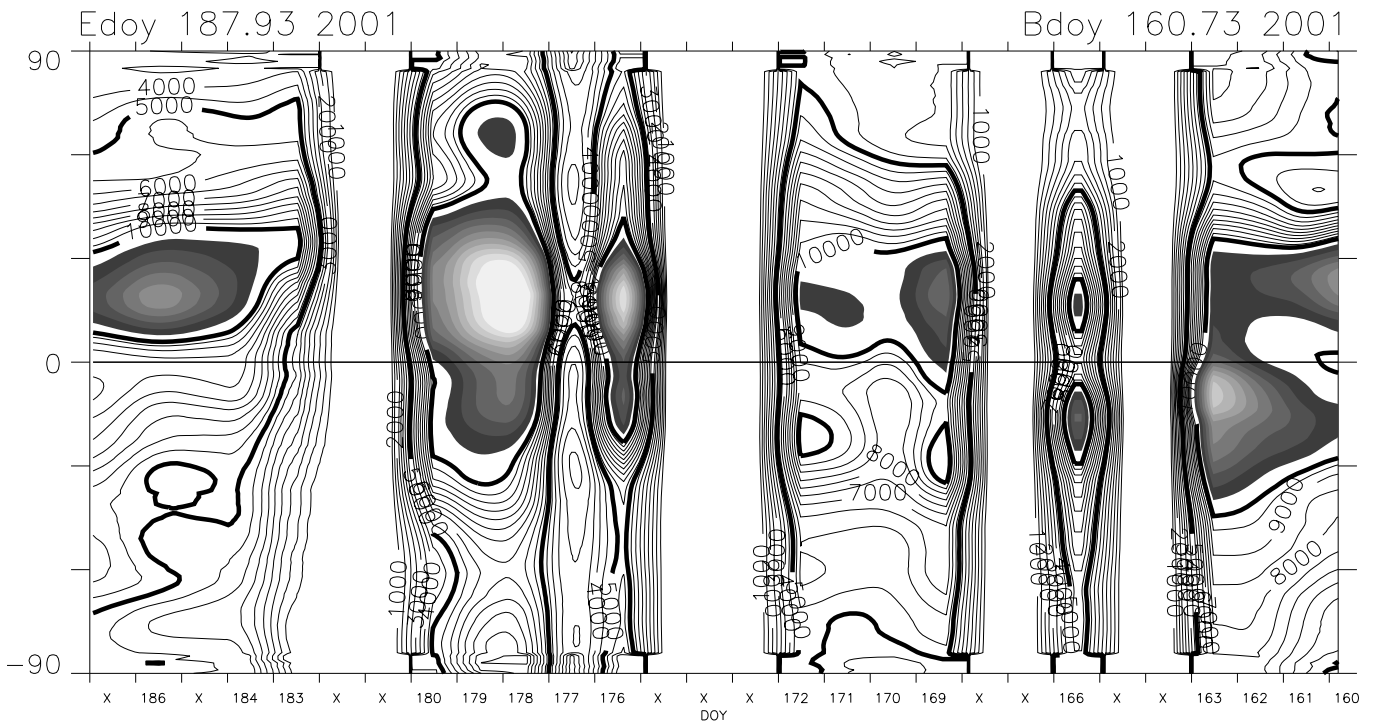

Carrington Rotation 1977 Mk4 West limb

1.15 R_{sun} version 1 cal + Feb 2002 opal cor. pB units : 1.0e-10 B_{sun}

1.20 R_{sun} version 1 cal + Feb 2002 opal cor. pB units : 1.0e-10 B_{sun}

Carrington Rotation 1977 Mk4 West limb

1.36 R_{sun} version 1 cal + Feb 2002 opal cor. pB units : 1.0e-10 B_{sun}

1.74 R_{sun} version 1 cal + Feb 2002 opal cor. pB units : 1.0e-10 B_{sun}