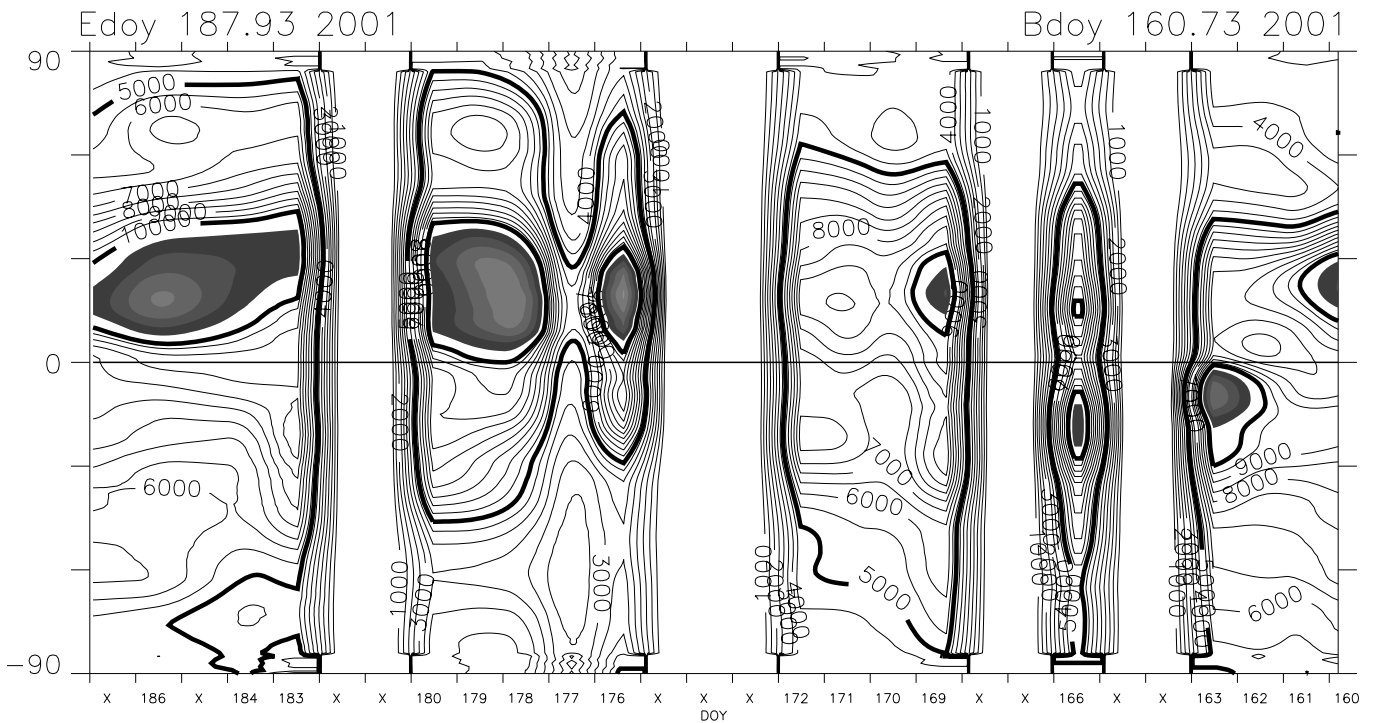

Carrington Rotation 1977 Mk4 West limb

1.15 R_{sun} version 1 cal + Feb 2002 opal cor. pB units : 1.0e-10 B_{sun}

1.20 R_{sun} version 1 cal + Feb 2002 opal cor. pB units : 1.0e-10 B_{sun}

Carrington Rotation 1977 Mk4 West limb

1.36 R_{sun} version 1 cal + Feb 2002 opal cor. pB units : 1.0e-10 B_{sun}

1.74 R_{sun} version 1 cal + Feb 2002 opal cor. pB units : 1.0e-10 B_{sun}