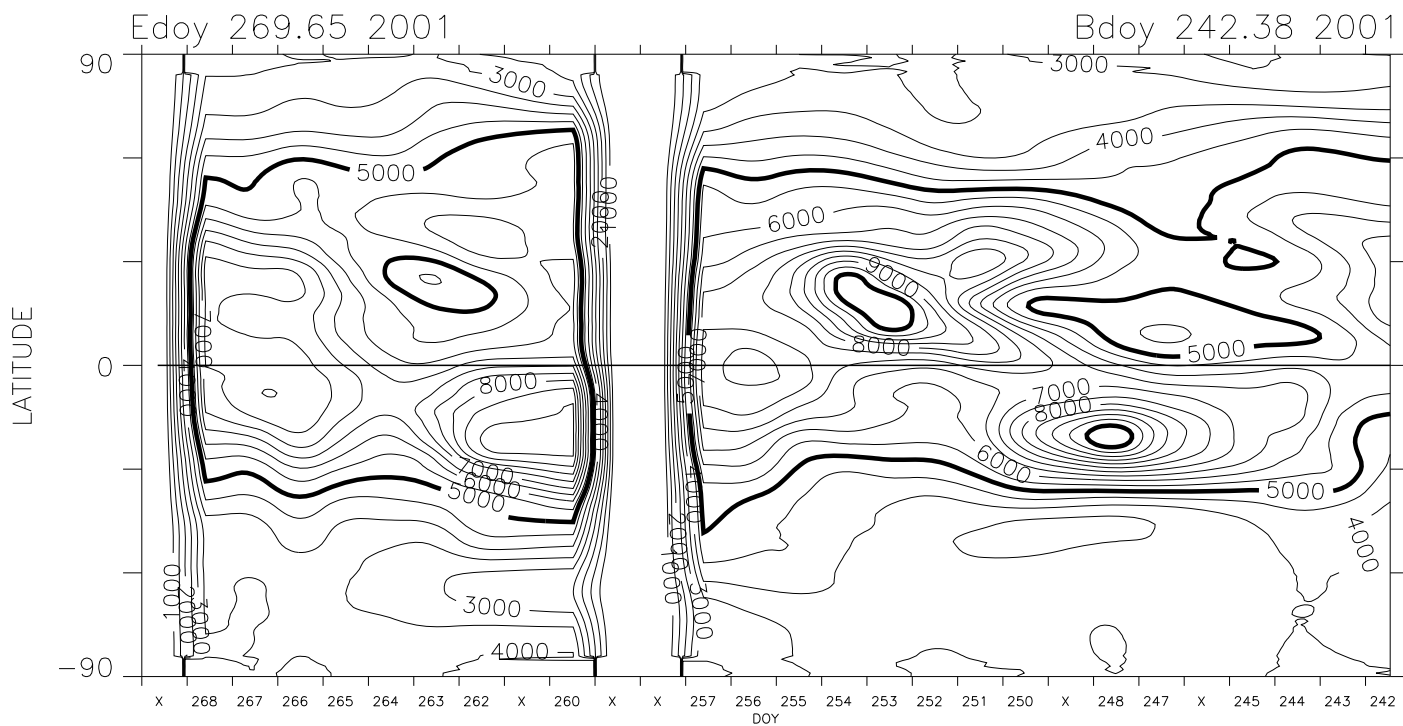

Carrington Rotation 1980 Mk4 West limb

1.15 R_{sun} version 1 cal + Feb 2002 opal cor. pB units : 1.0e-10 B_{sun}

1.20 R_{sun} version 1 cal + Feb 2002 opal cor. pB units : 1.0e-10 B_{sun}

Carrington Rotation 1980 Mk4 West limb