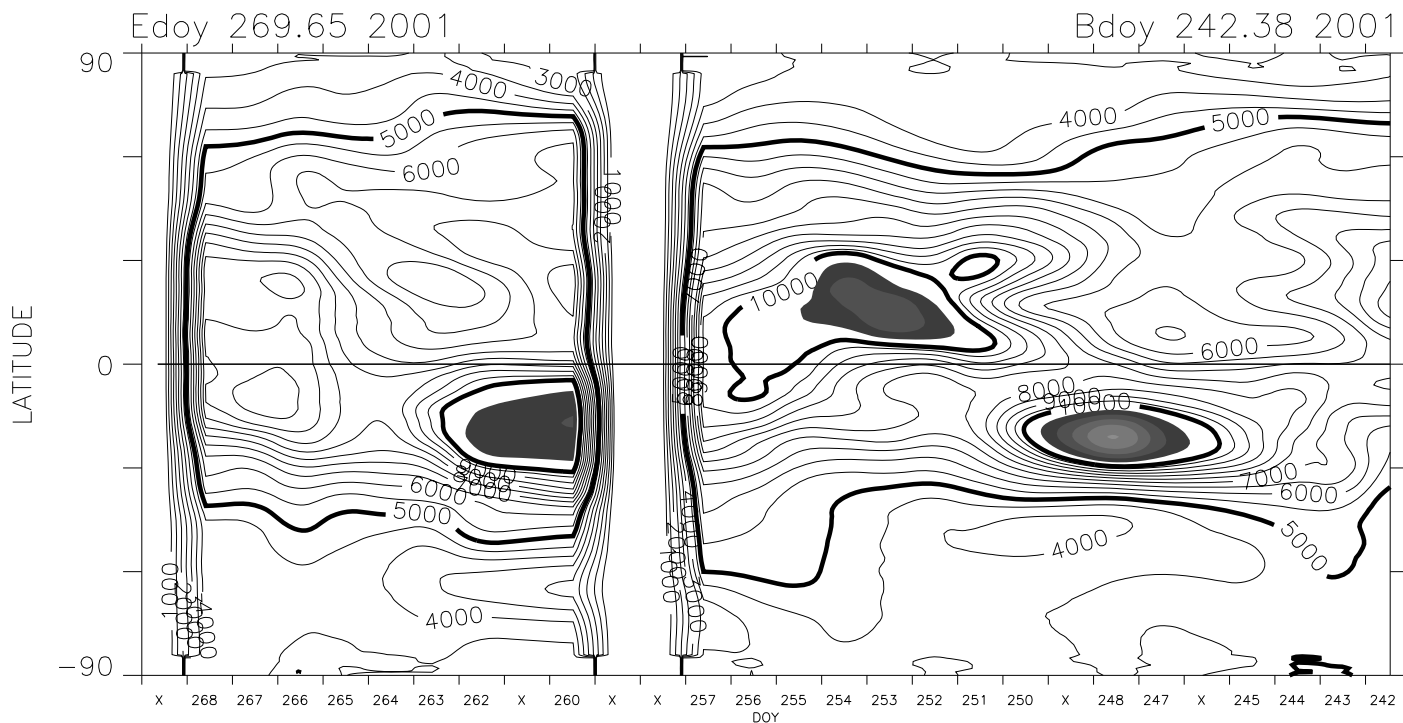

Carrington Rotation 1980 Mk4 West limb

1.15 R_{sun} version 1 cal + Feb 2002 opal cor. pB units : 1.0e-10 B_{sun}

1.20 R_{sun} version 1 cal + Feb 2002 opal cor. pB units : 1.0e-10 B_{sun}

Carrington Rotation 1980 Mk4 West limb