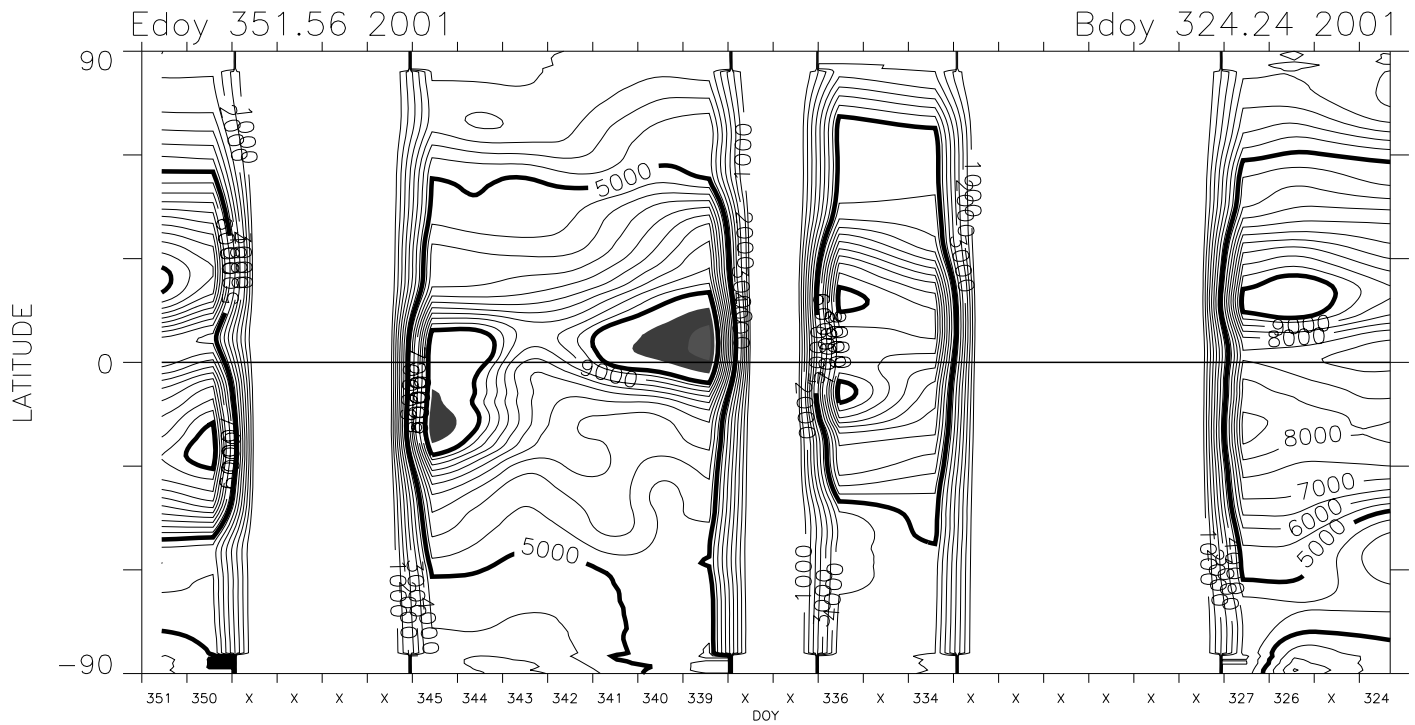

Carrington Rotation 1983 Mk4 West limb

1.15 R_{sun} version 1 cal + Feb 2002 opal cor. pB units : 1.0e-10 B_{sun}

1.20 R_{sun} version 1 cal + Feb 2002 opal cor. pB units : 1.0e-10 B_{sun}

Carrington Rotation 1983 Mk4 West limb