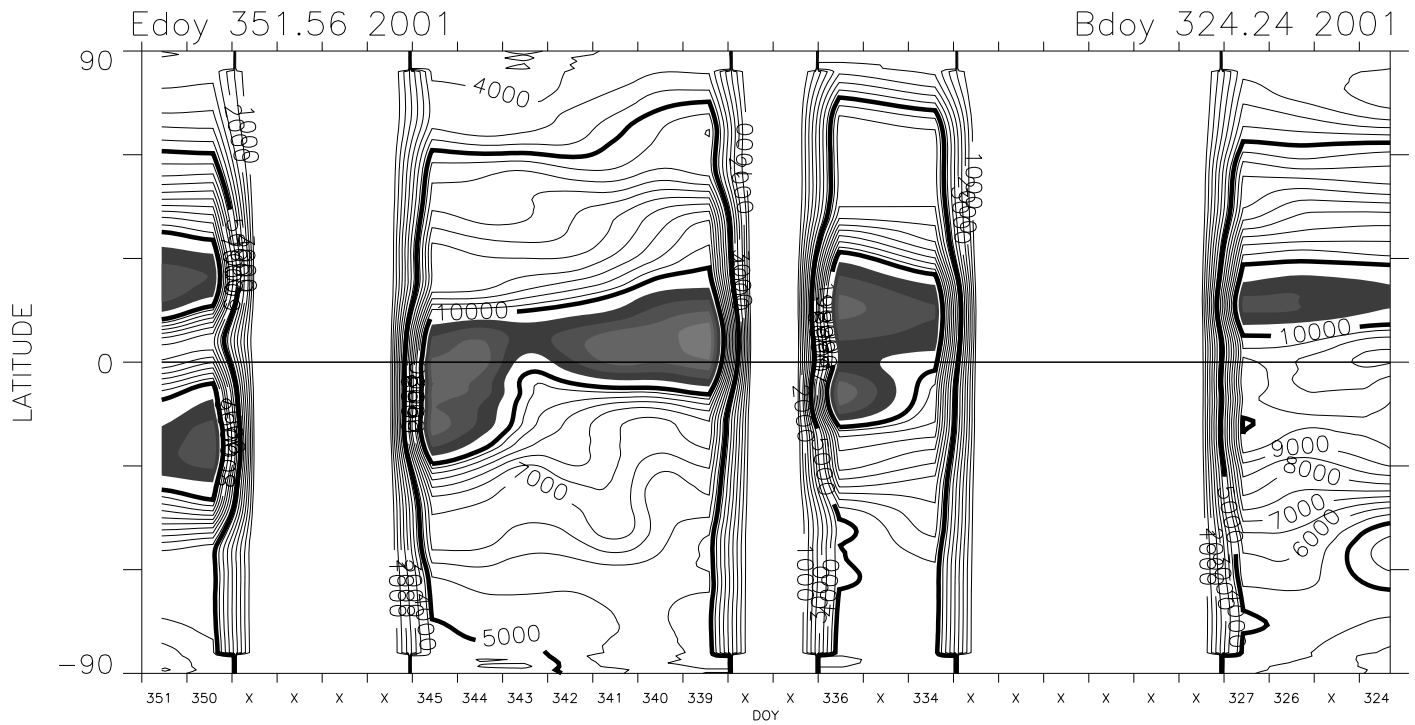

Carrington Rotation 1983 Mk4 West limb

1.15 R_{sun} version 1 cal + Feb 2002 opal cor. pB units : 1.0e-10 B_{sun}

1.20 R_{sun} version 1 cal + Feb 2002 opal cor. pB units : 1.0e-10 B_{sun}

Carrington Rotation 1983 Mk4 West limb