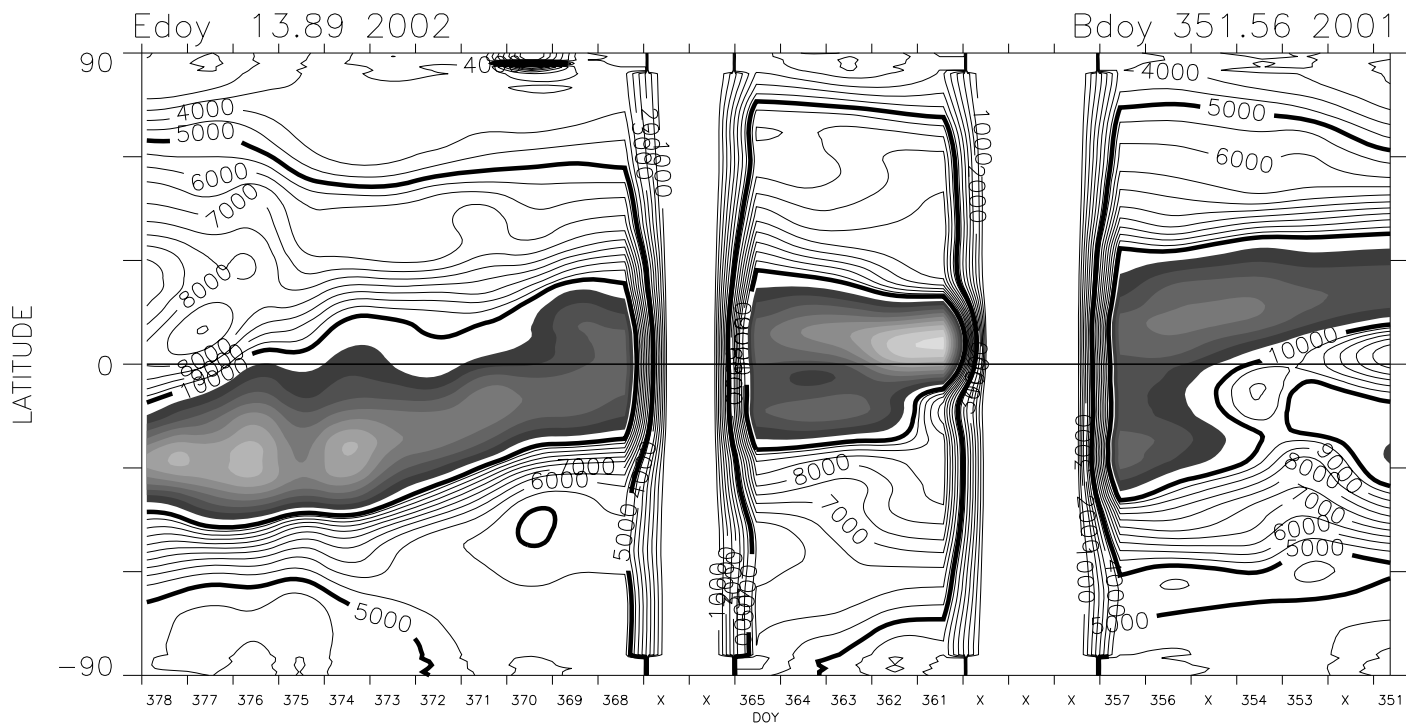

# Carrington Rotation 1984 Mk4 West limb

1.15 Rsun version 1 cal + Feb 2002 opal cor. pB units : 1.0e-10 Bsun

1.20 Rsun version 1 cal + Feb 2002 opal cor. pB units : 1.0e-10 Bsun

# Carrington Rotation 1984 Mk4 West limb

1.36 R<sub>sun</sub> version 1 cal + Feb 2002 opal cor. pB units : 1.0e-10 B<sub>sun</sub>

1.74 R<sub>sun</sub> version 1 cal + Feb 2002 opal cor. pB units : 1.0e-10 B<sub>sun</sub>