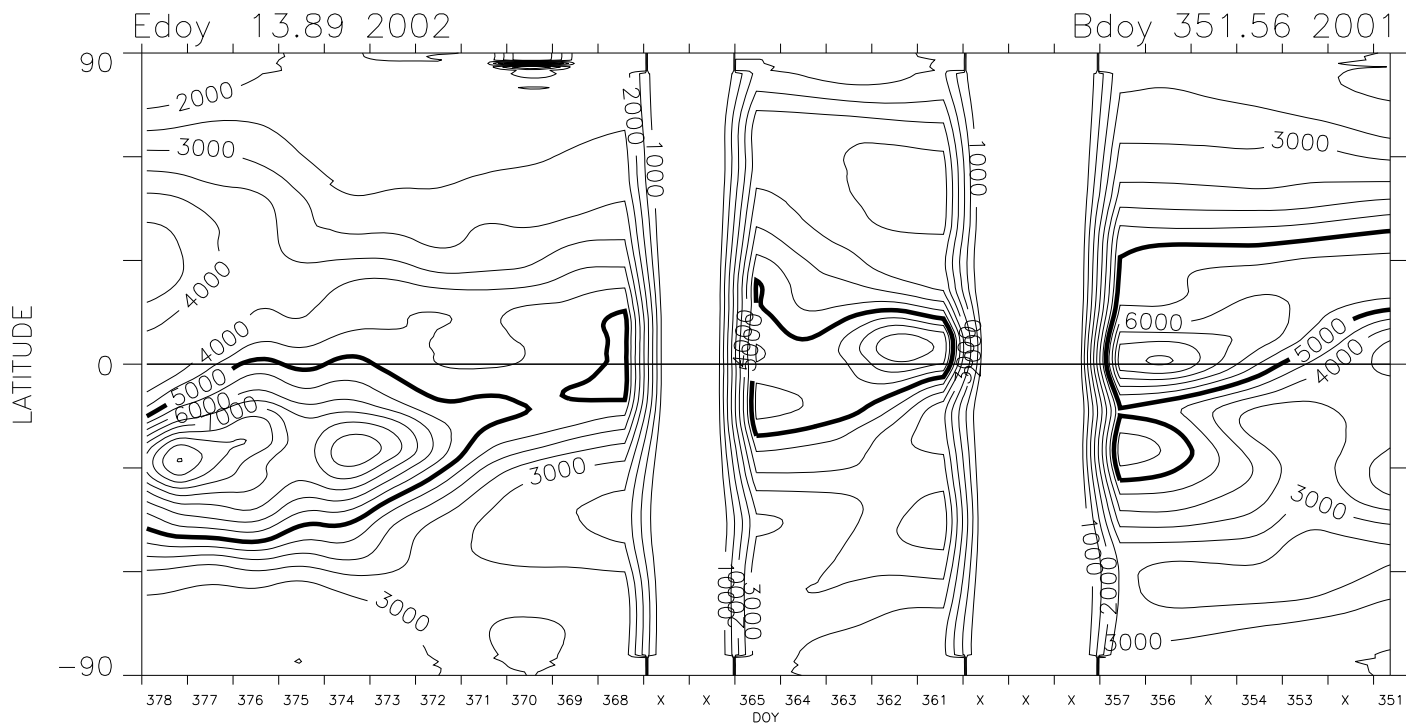

# Carrington Rotation 1984 Mk4 West limb

1.15 Rsun version 1 cal + Feb 2002 opal cor. pB units : 1.0e-10 Bsun

1.20 Rsun version 1 cal + Feb 2002 opal cor. pB units : 1.0e-10 Bsun

# Carrington Rotation 1984 Mk4 West limb

1.36 R<sub>sun</sub> version 1 cal + Feb 2002 opal cor. pB units : 1.0e-10 B<sub>sun</sub>

1.74 R<sub>sun</sub> version 1 cal + Feb 2002 opal cor. pB units : 1.0e-10 B<sub>sun</sub>