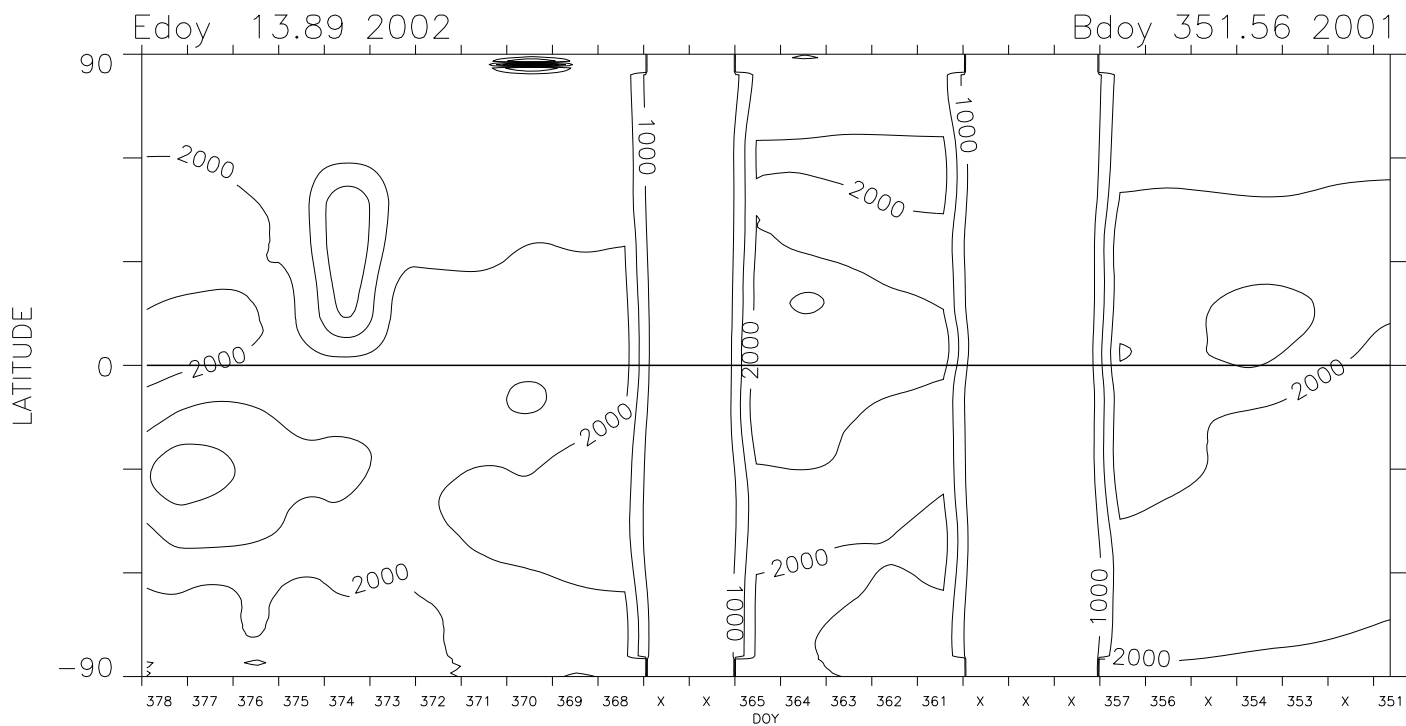

# Carrington Rotation 1984 Mk4 West limb

1.15 Rsun version 1 cal + Feb 2002 opal cor. pB units : 1.0e-10 Bsun

1.20 Rsun version 1 cal + Feb 2002 opal cor. pB units : 1.0e-10 Bsun

# Carrington Rotation 1984 Mk4 West limb

1.36 R<sub>sun</sub> version 1 cal + Feb 2002 opal cor. pB units : 1.0e-10 B<sub>sun</sub>

1.74 R<sub>sun</sub> version 1 cal + Feb 2002 opal cor. pB units : 1.0e-10 B<sub>sun</sub>