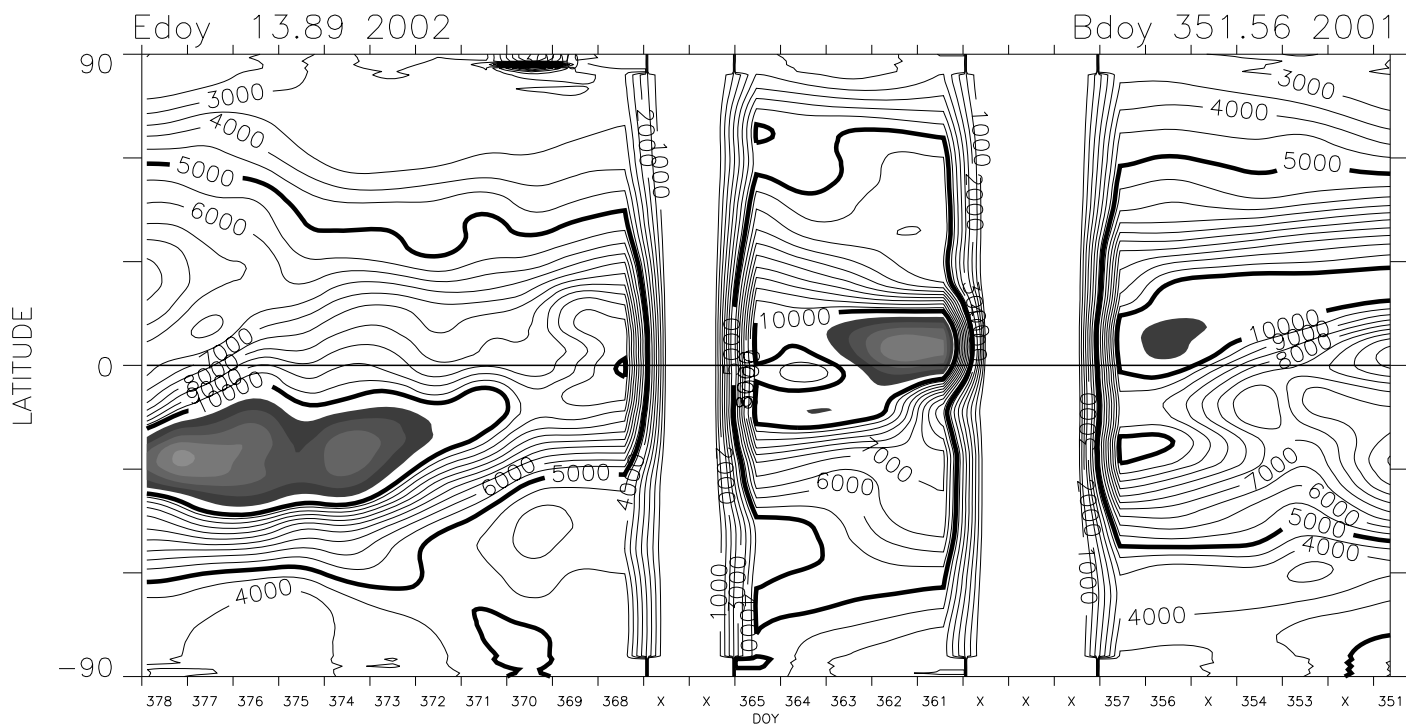

# Carrington Rotation 1984 Mk4 West limb

1.15 Rsun version 1 cal + Feb 2002 opal cor. pB units : 1.0e-10 Bsun

1.20 Rsun version 1 cal + Feb 2002 opal cor. pB units : 1.0e-10 Bsun

# Carrington Rotation 1984 Mk4 West limb

1.36 R<sub>sun</sub> version 1 cal + Feb 2002 opal cor. pB units : 1.0e-10 B<sub>sun</sub>

1.74 R<sub>sun</sub> version 1 cal + Feb 2002 opal cor. pB units : 1.0e-10 B<sub>sun</sub>