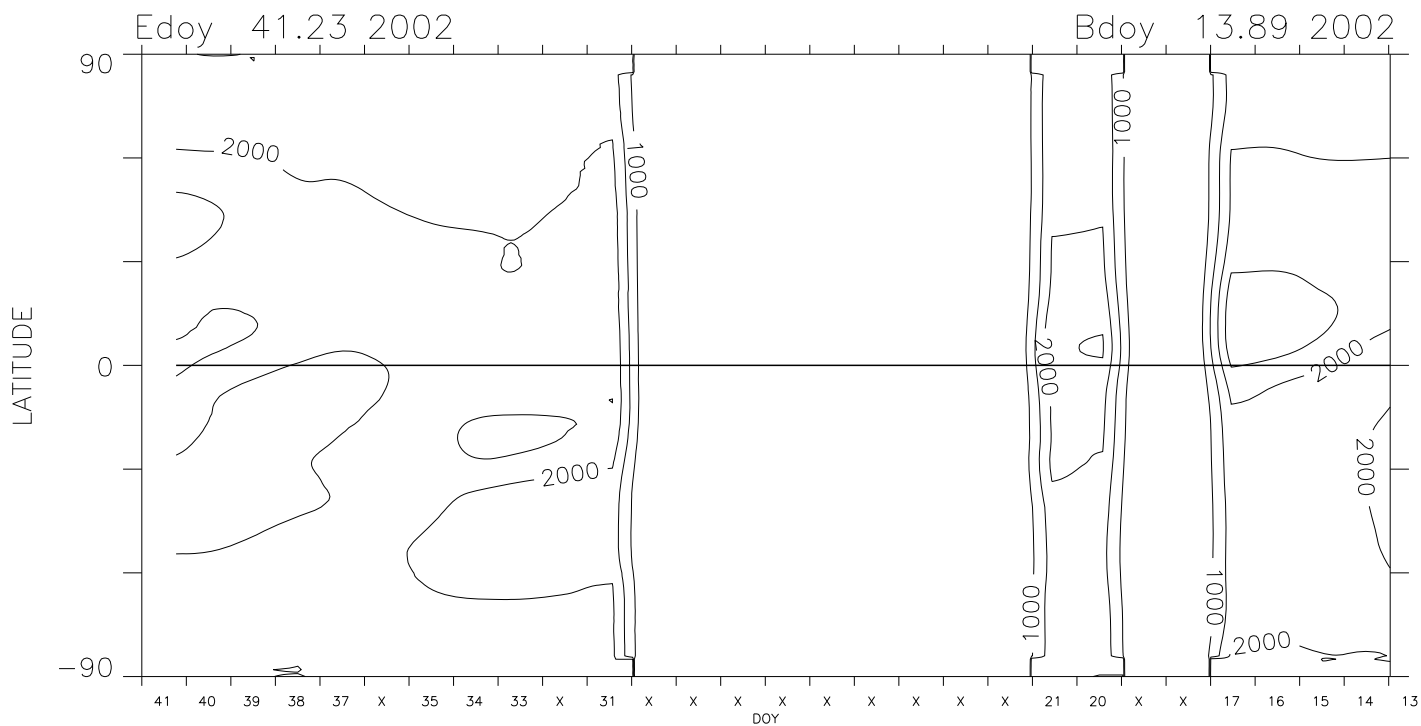

Carrington Rotation 1985 Mk4 West limb

1.15 Rsun version 1 cal + Feb 2002 opal cor. pB units : 1.0e-10 Bsun

1.20 Rsun version 1 cal + Feb 2002 opal cor. pB units : 1.0e-10 Bsun

Carrington Rotation 1985 Mk4 West limb

1.36 R_{sun} version 1 cal + Feb 2002 opal cor. pB units : 1.0e-10 B_{sun}

1.74 R_{sun} version 1 cal + Feb 2002 opal cor. pB units : 1.0e-10 B_{sun}