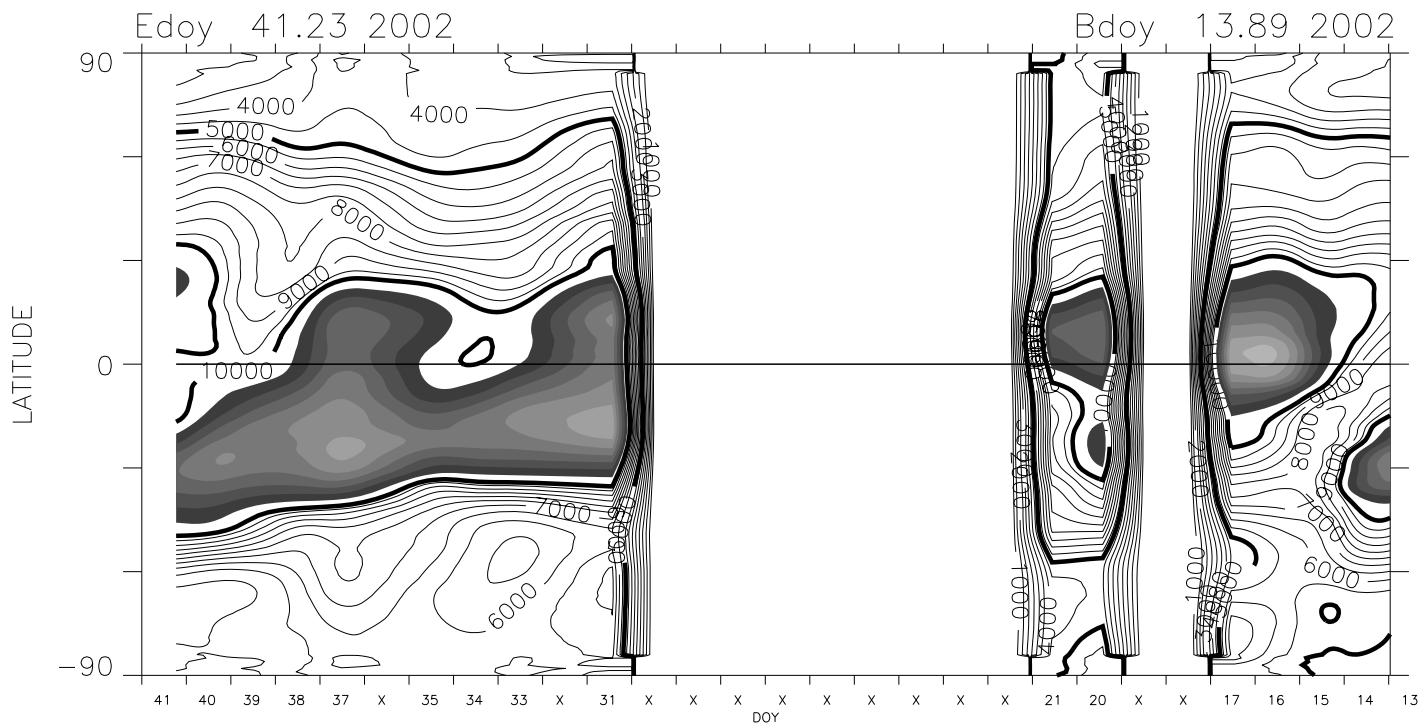

Carrington Rotation 1985 Mk4 West limb

1.15 Rsun version 1 cal + Feb 2002 opal cor. pB units : 1.0e-10 Bsun

1.20 Rsun version 1 cal + Feb 2002 opal cor. pB units : 1.0e-10 Bsun

Carrington Rotation 1985 Mk4 West limb

1.36 R_{sun} version 1 cal + Feb 2002 opal cor. pB units : 1.0e-10 B_{sun}

1.74 R_{sun} version 1 cal + Feb 2002 opal cor. pB units : 1.0e-10 B_{sun}