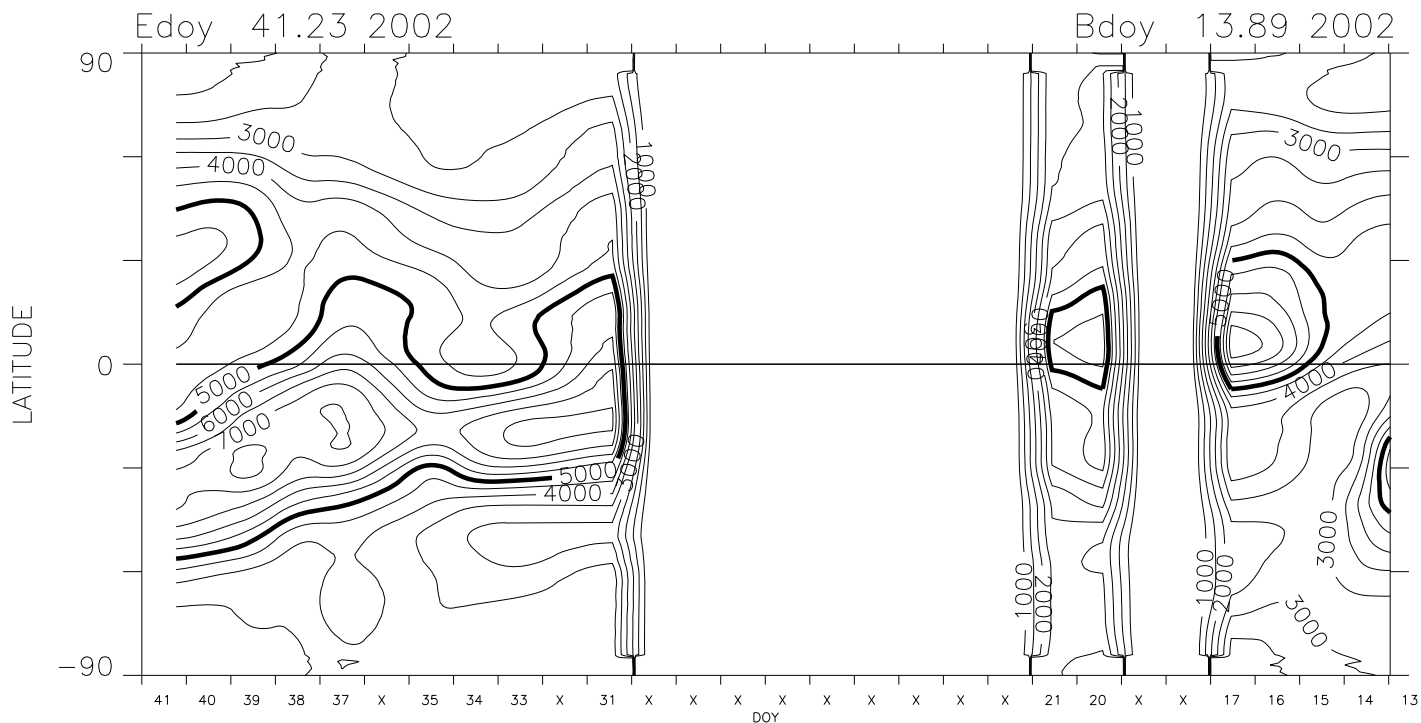

Carrington Rotation 1985 Mk4 West limb

1.15 Rsun version 1 cal + Feb 2002 opal cor. pB units : 1.0e-10 Bsun

1.20 Rsun version 1 cal + Feb 2002 opal cor. pB units : 1.0e-10 Bsun

Carrington Rotation 1985 Mk4 West limb

1.36 R_{sun} version 1 cal + Feb 2002 opal cor. pB units : 1.0e-10 B_{sun}

1.74 R_{sun} version 1 cal + Feb 2002 opal cor. pB units : 1.0e-10 B_{sun}