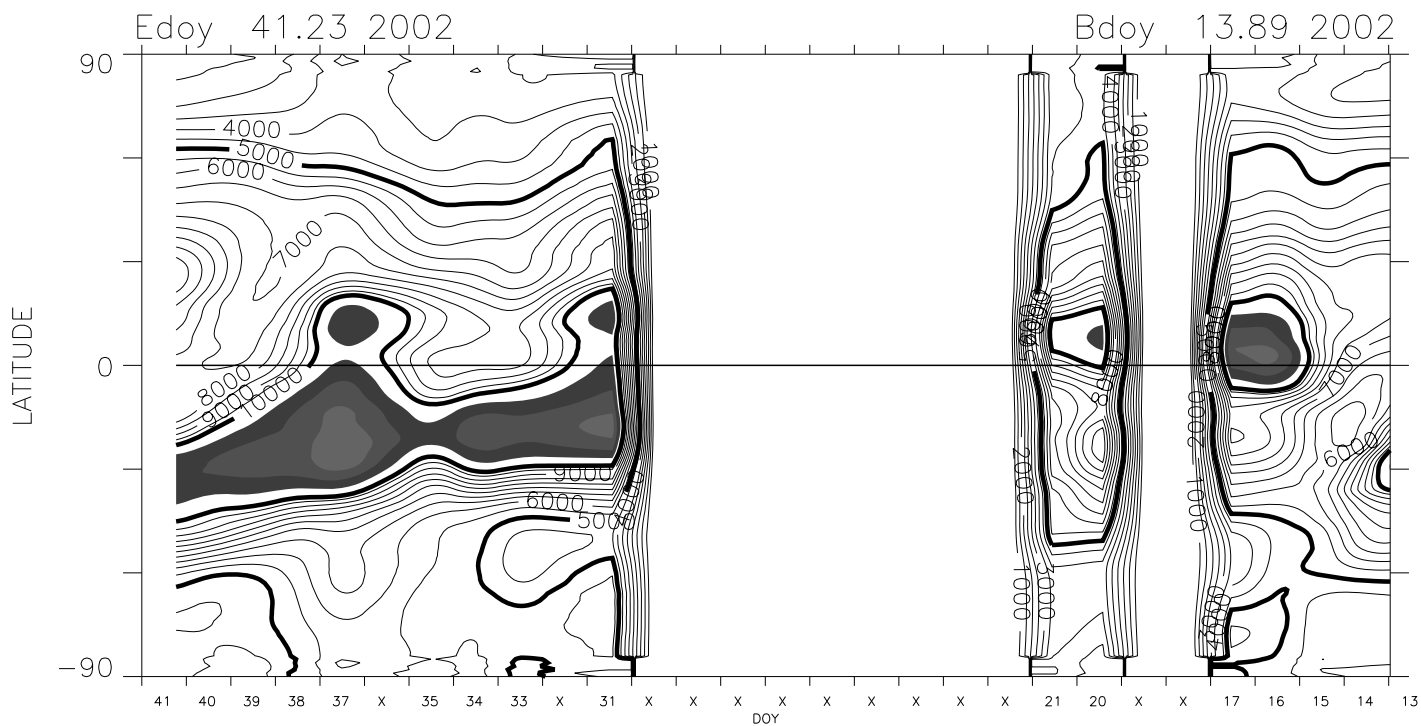

Carrington Rotation 1985 Mk4 West limb

1.15 Rsun version 1 cal + Feb 2002 opal cor. pB units : 1.0e-10 Bsun

1.20 Rsun version 1 cal + Feb 2002 opal cor. pB units : 1.0e-10 Bsun

Carrington Rotation 1985 Mk4 West limb

1.36 R_{sun} version 1 cal + Feb 2002 opal cor. pB units : 1.0e-10 B_{sun}

1.74 R_{sun} version 1 cal + Feb 2002 opal cor. pB units : 1.0e-10 B_{sun}