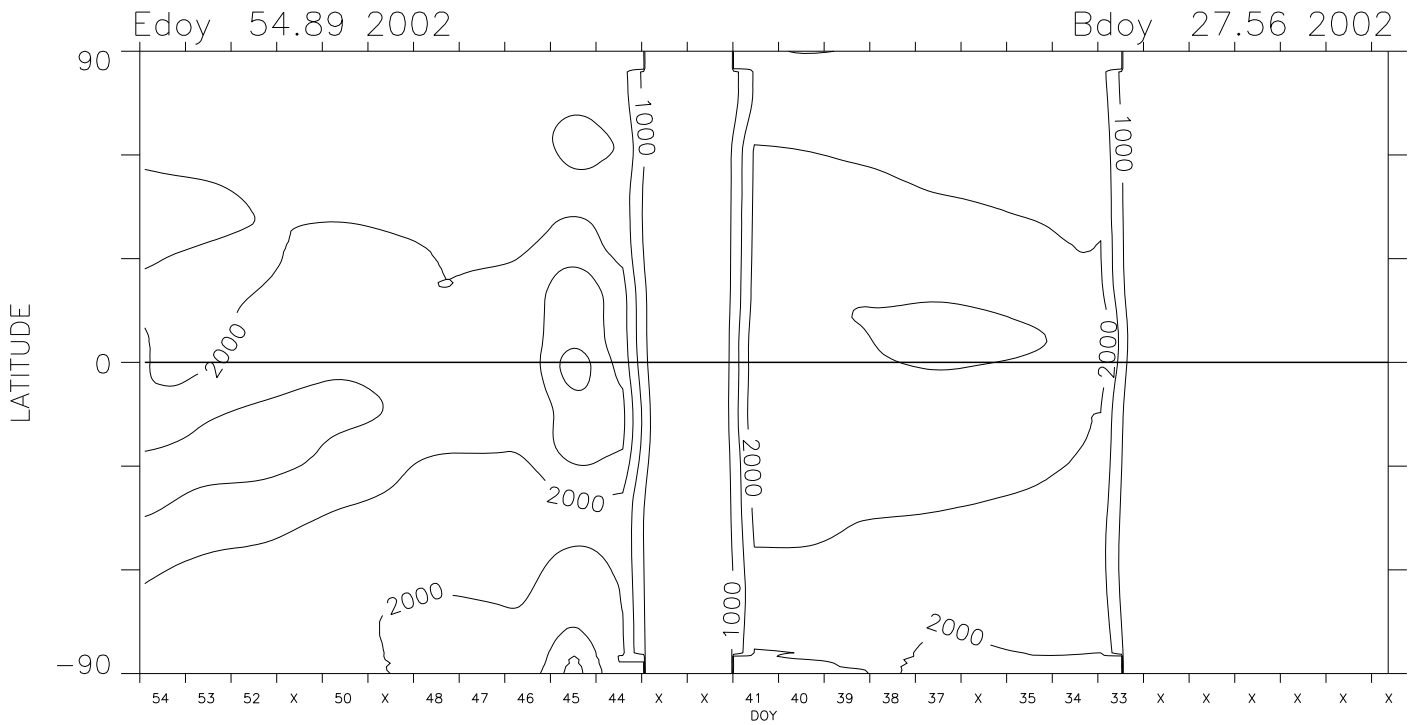

Carrington Rotation 1986 Mk4 East limb

Carrington Rotation 1986 Mk4 East limb

1.36 R_{sun} version 1 cal + Feb 2002 opal cor. pB units : 1.0e-10 B_{sun}

1.74 R_{sun} version 1 cal + Feb 2002 opal cor. pB units : 1.0e-10 B_{sun}