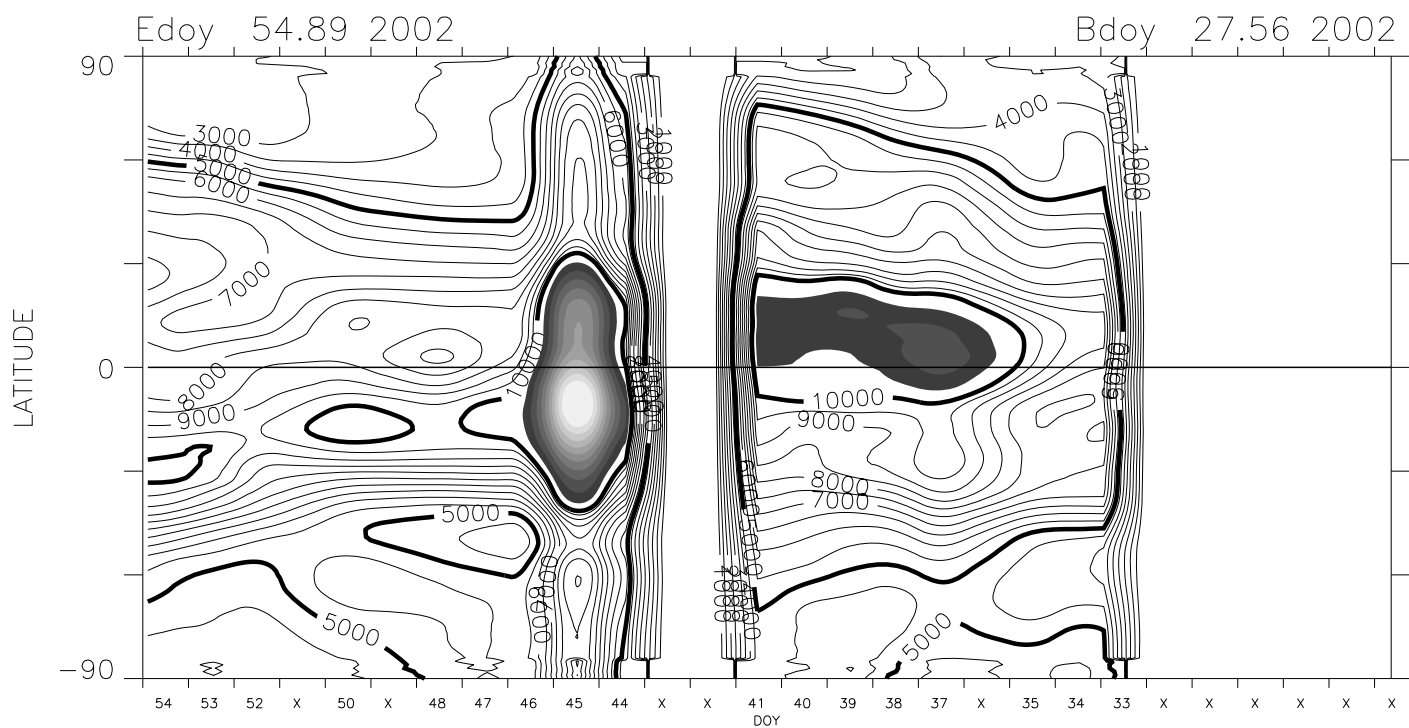

Carrington Rotation 1986 Mk4 East limb

Carrington Rotation 1986 Mk4 East limb

1.36 R_{sun} version 1 cal + Feb 2002 opal cor. pB units : 1.0e-10 B_{sun}

1.74 R_{sun} version 1 cal + Feb 2002 opal cor. pB units : 1.0e-10 B_{sun}