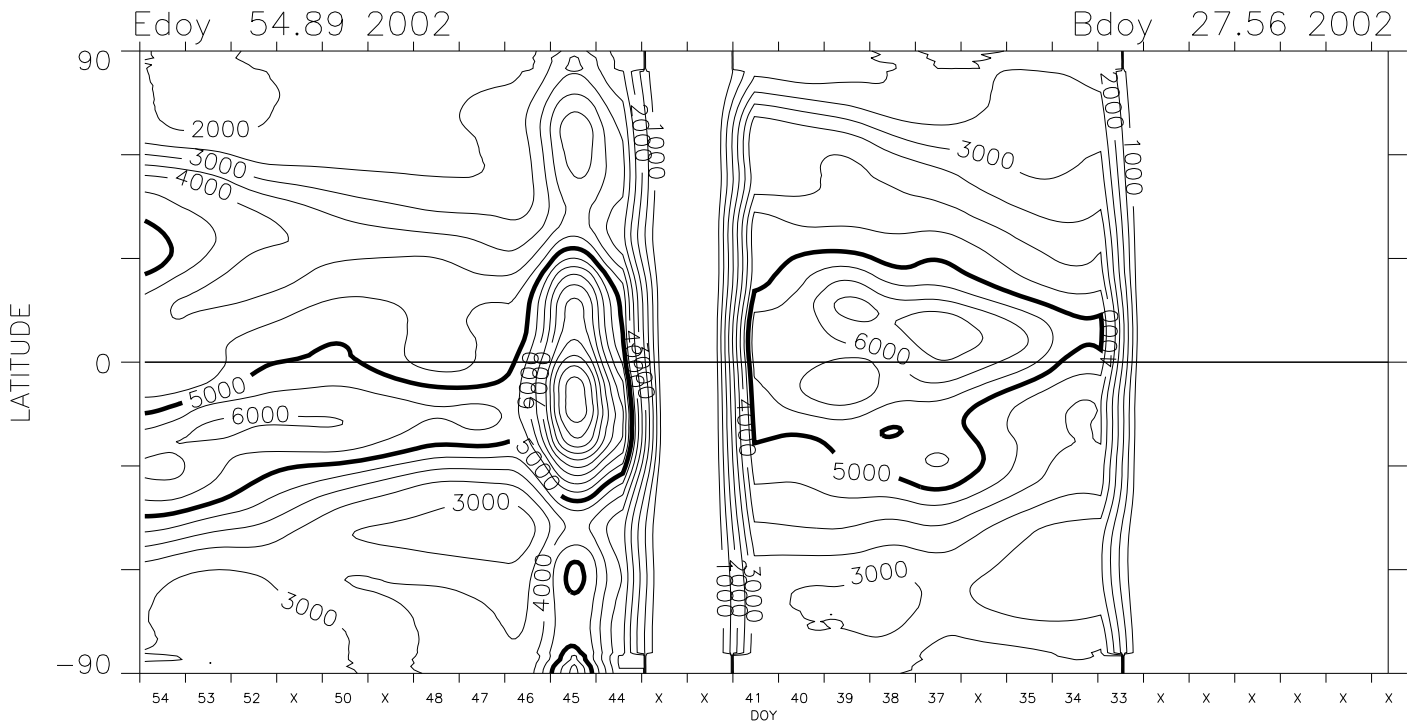

Carrington Rotation 1986 Mk4 East limb

Carrington Rotation 1986 Mk4 East limb

1.36 R_{sun} version 1 cal + Feb 2002 opal cor. pB units : 1.0e-10 B_{sun}

1.74 R_{sun} version 1 cal + Feb 2002 opal cor. pB units : 1.0e-10 B_{sun}