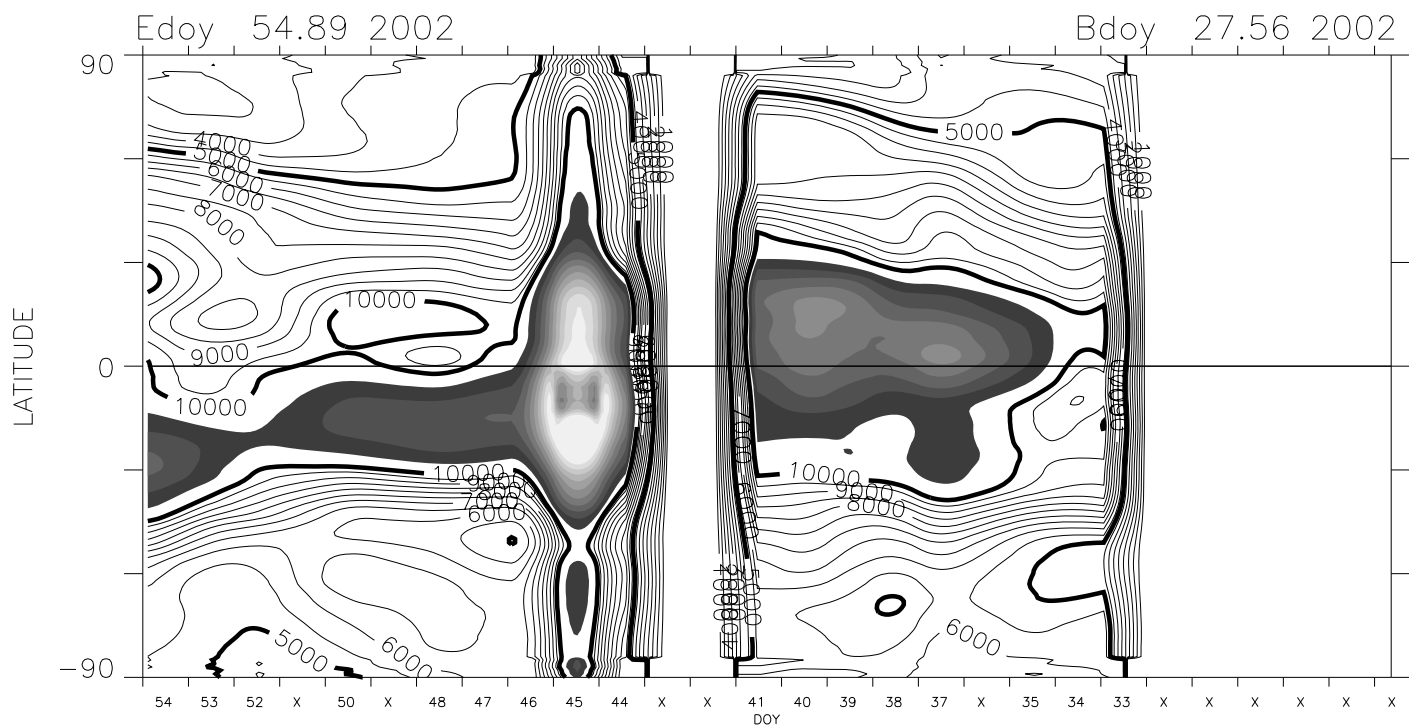

Carrington Rotation 1986 Mk4 East limb

Carrington Rotation 1986 Mk4 East limb

1.36 R_{sun} version 1 cal + Feb 2002 opal cor. pB units : 1.0e-10 B_{sun}

1.74 R_{sun} version 1 cal + Feb 2002 opal cor. pB units : 1.0e-10 B_{sun}