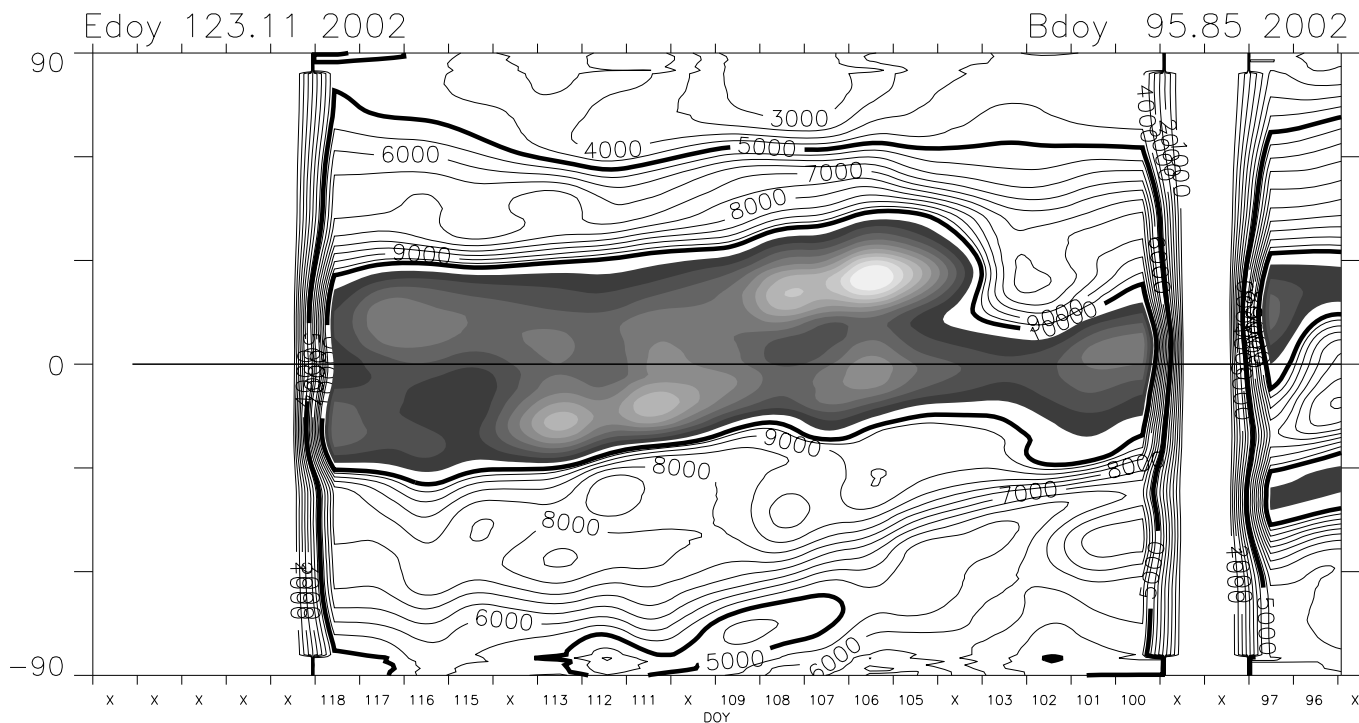

Carrington Rotation 1988 Mk4 West limb

1.15 R_{sun} version 1 cal + Feb 2002 opal cor. pB units : 1.0e-10 B_{sun}

1.20 R_{sun} version 1 cal + Feb 2002 opal cor. pB units : 1.0e-10 B_{sun}

Carrington Rotation 1988 Mk4 West limb