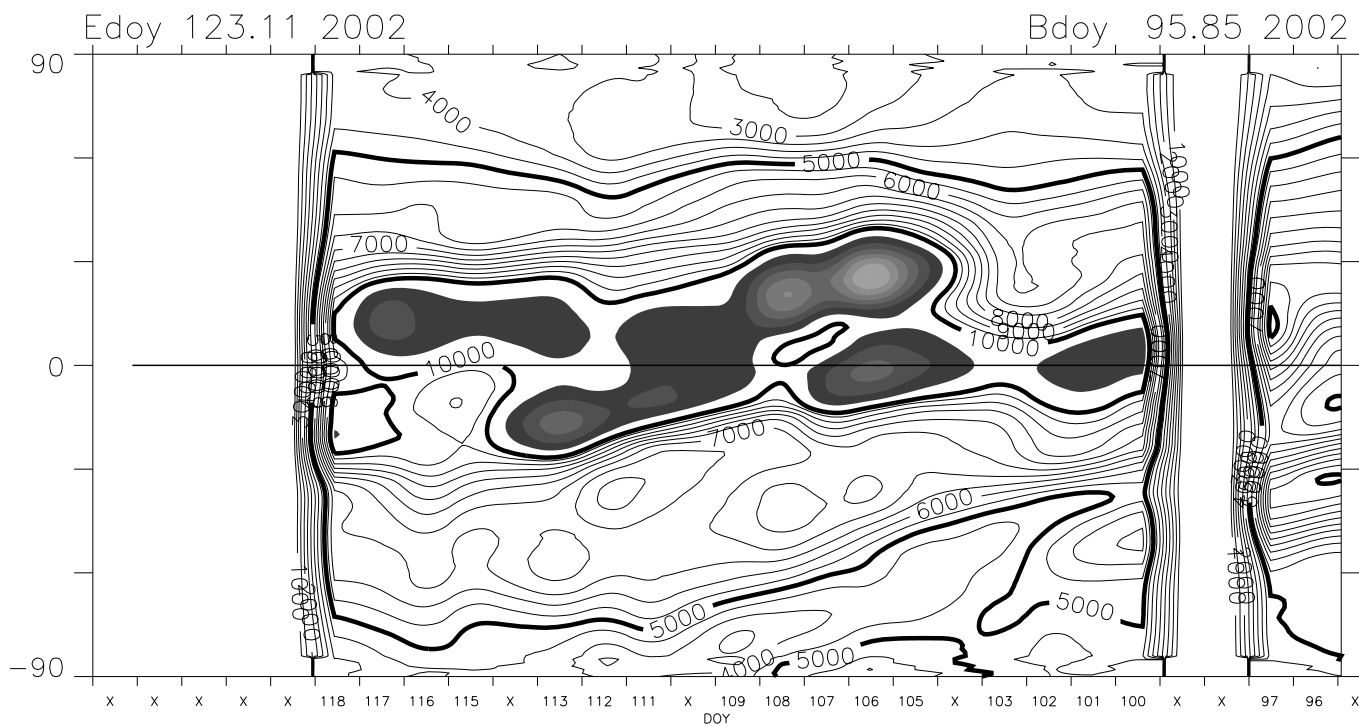

Carrington Rotation 1988 Mk4 West limb

1.15 R_{sun} version 1 cal + Feb 2002 opal cor. pB units : 1.0e-10 B_{sun}

1.20 R_{sun} version 1 cal + Feb 2002 opal cor. pB units : 1.0e-10 B_{sun}

Carrington Rotation 1988 Mk4 West limb