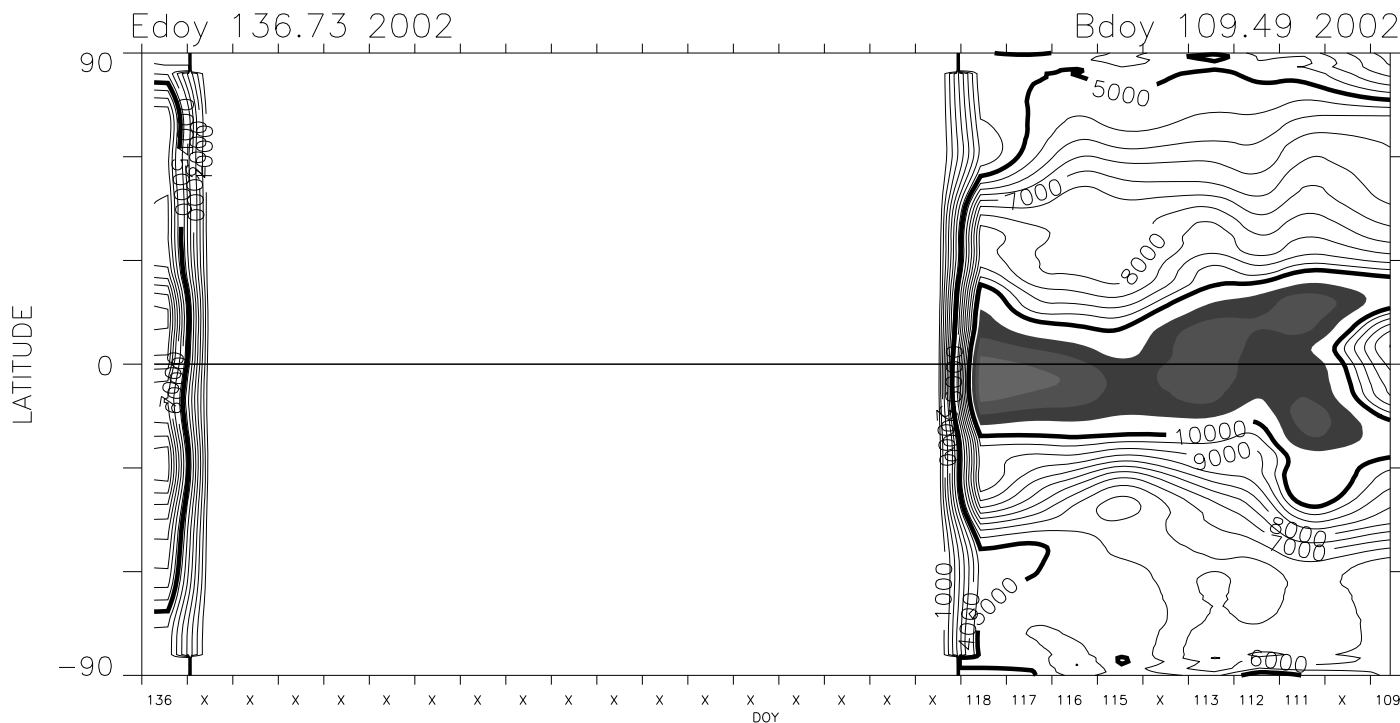

Carrington Rotation 1989

Mk4 East limb

Carrington Rotation 1989

Mk4 East limb

1.36 Rsun version 1 cal + Feb 2002 opal cor. pB units : 1.0e-10 Bsun

1.74 Rsun version 1 cal + Feb 2002 opal cor. pB units : 1.0e-10 Bsun