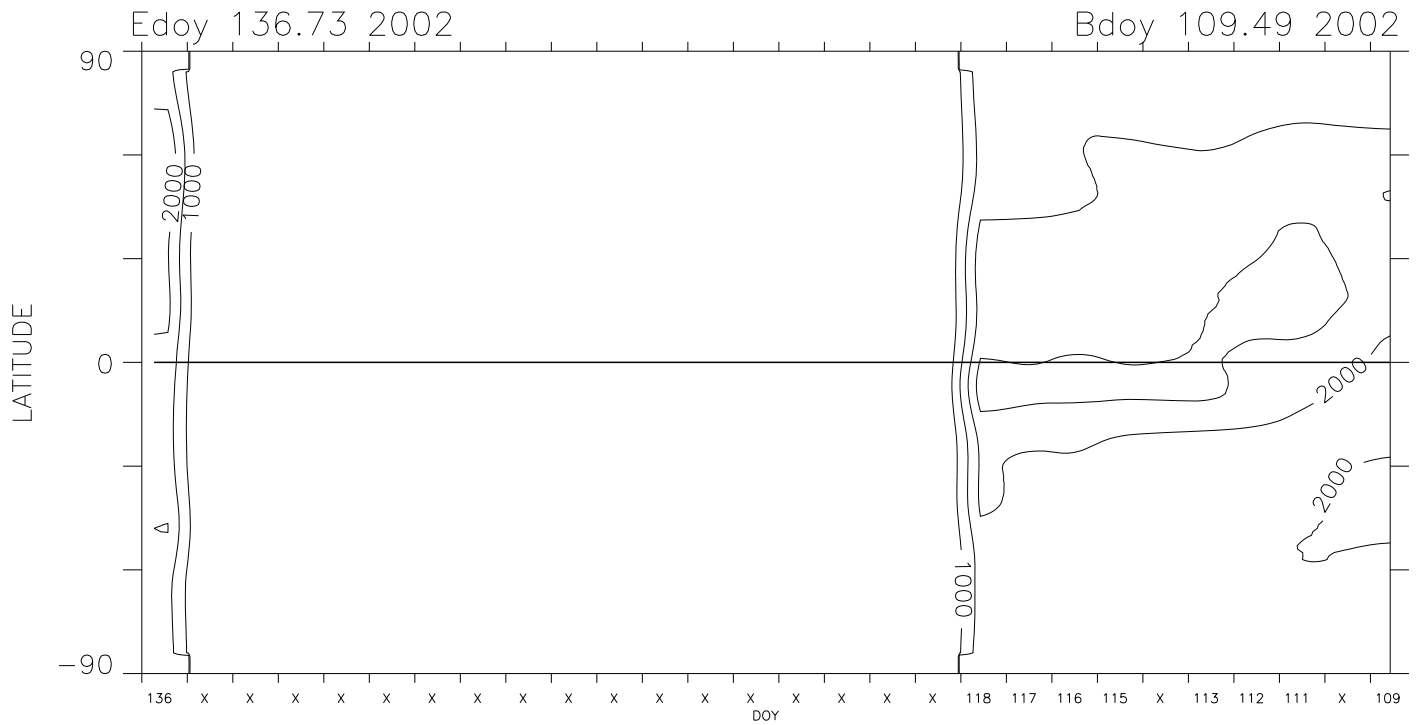

Carrington Rotation 1989

Mk4 East limb

Carrington Rotation 1989

Mk4 East limb

1.36 Rsun version 1 cal + Feb 2002 opal cor. pB units : 1.0e-10 Bsun

1.74 Rsun version 1 cal + Feb 2002 opal cor. pB units : 1.0e-10 Bsun