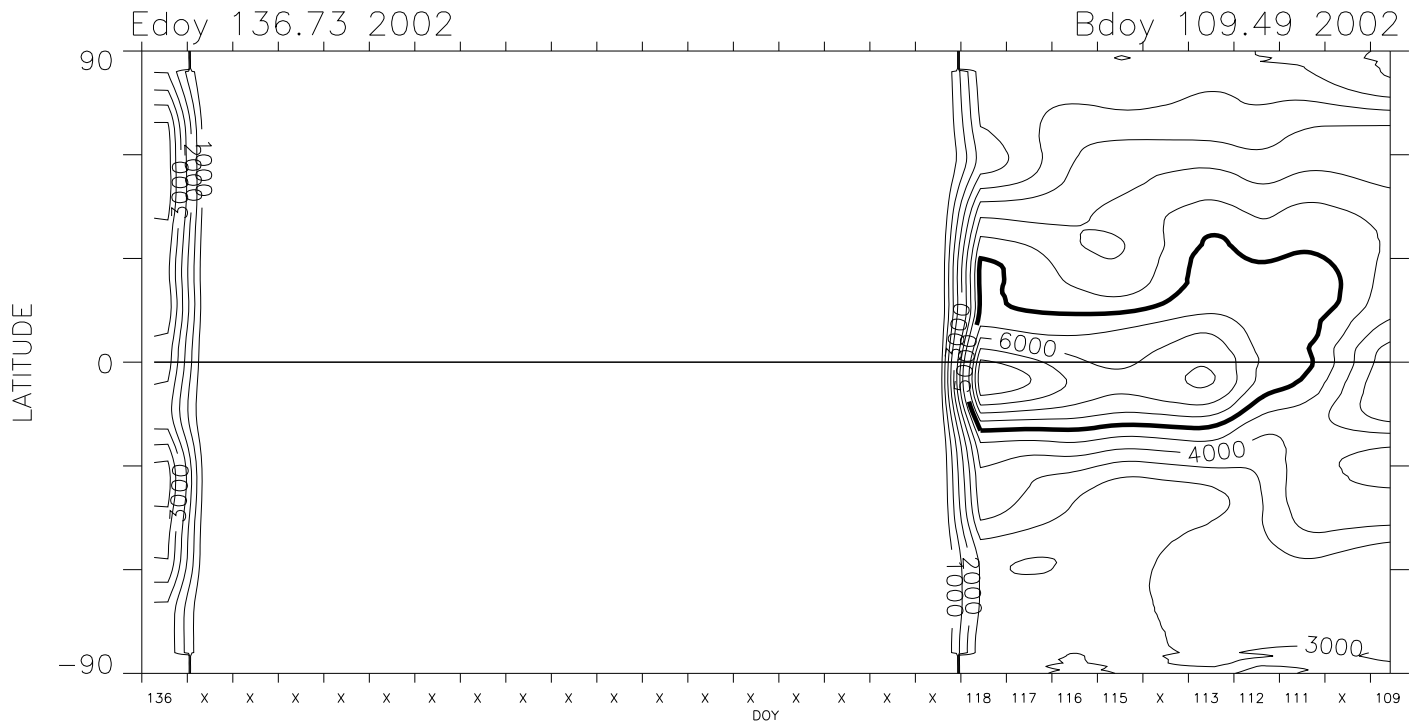

Carrington Rotation 1989

Mk4 East limb

Carrington Rotation 1989

Mk4 East limb

1.36 Rsun version 1 cal + Feb 2002 opal cor. pB units : 1.0e-10 Bsun

1.74 Rsun version 1 cal + Feb 2002 opal cor. pB units : 1.0e-10 Bsun