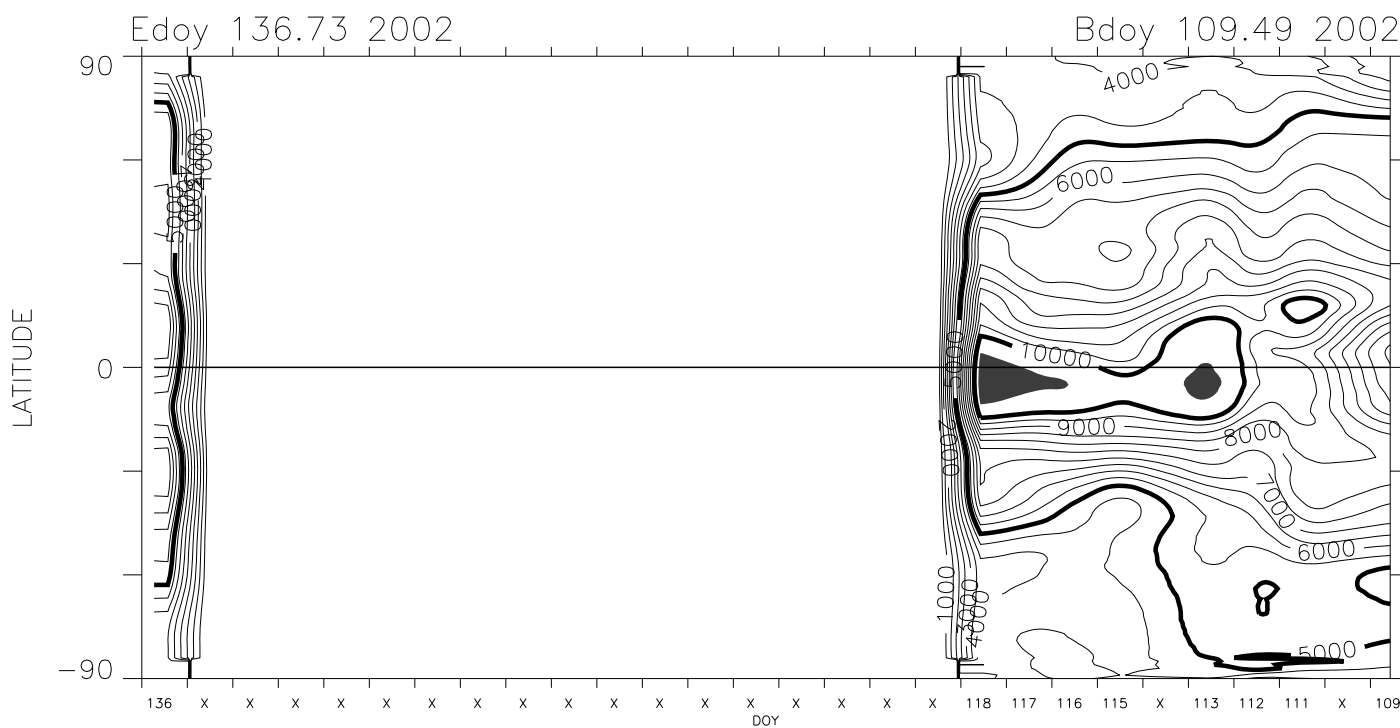

Carrington Rotation 1989

Mk4 East limb

Carrington Rotation 1989

Mk4 East limb

1.36 Rsun version 1 cal + Feb 2002 opal cor. pB units : 1.0e-10 Bsun

1.74 Rsun version 1 cal + Feb 2002 opal cor. pB units : 1.0e-10 Bsun