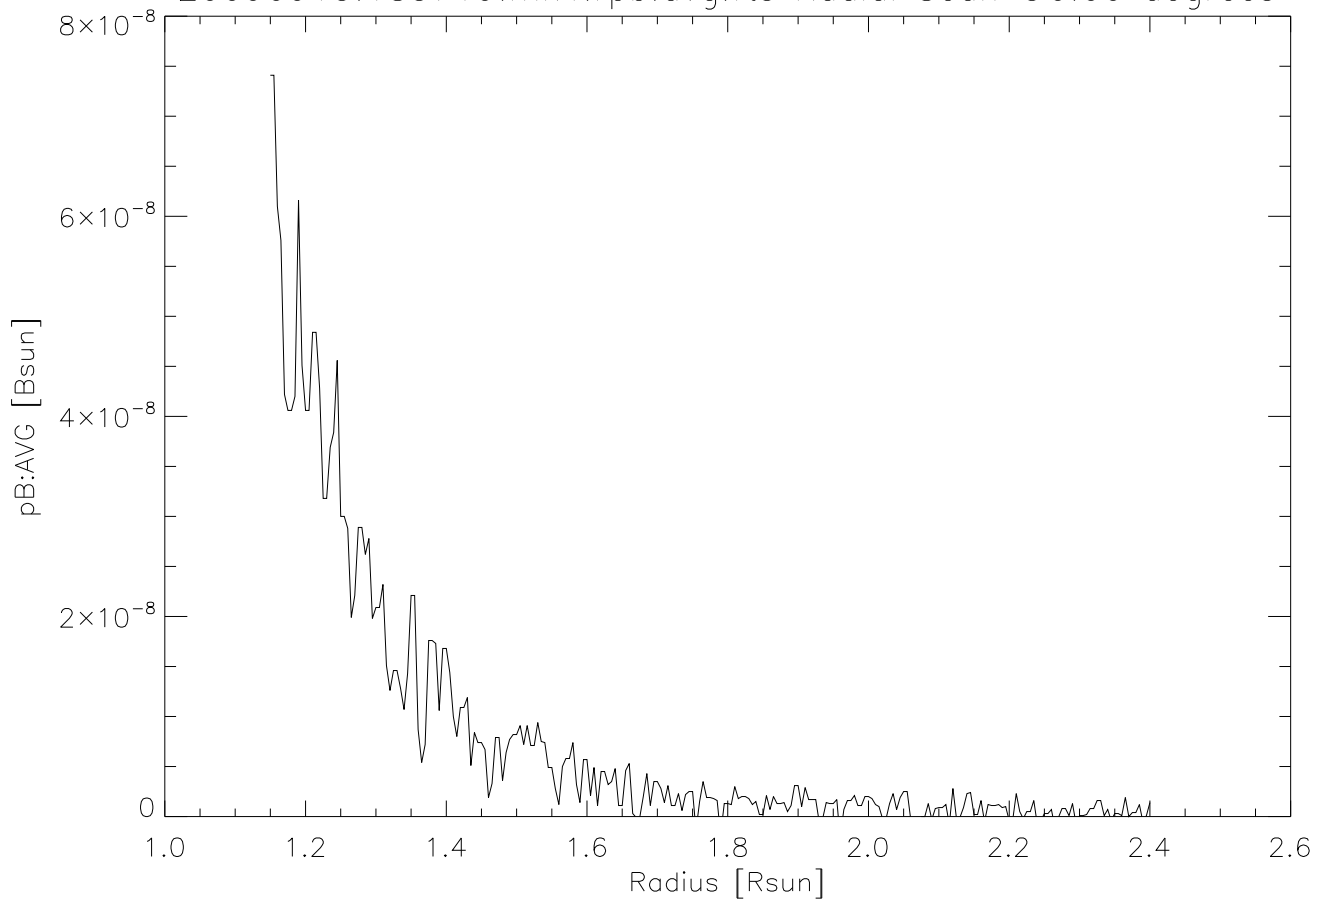

20090915.185719.mk4.rpb.avg.fts Radial Scan @0.00 degrees

20090915.185719.mk4.rpb.avg.fts Radial Scan @0.00 degrees