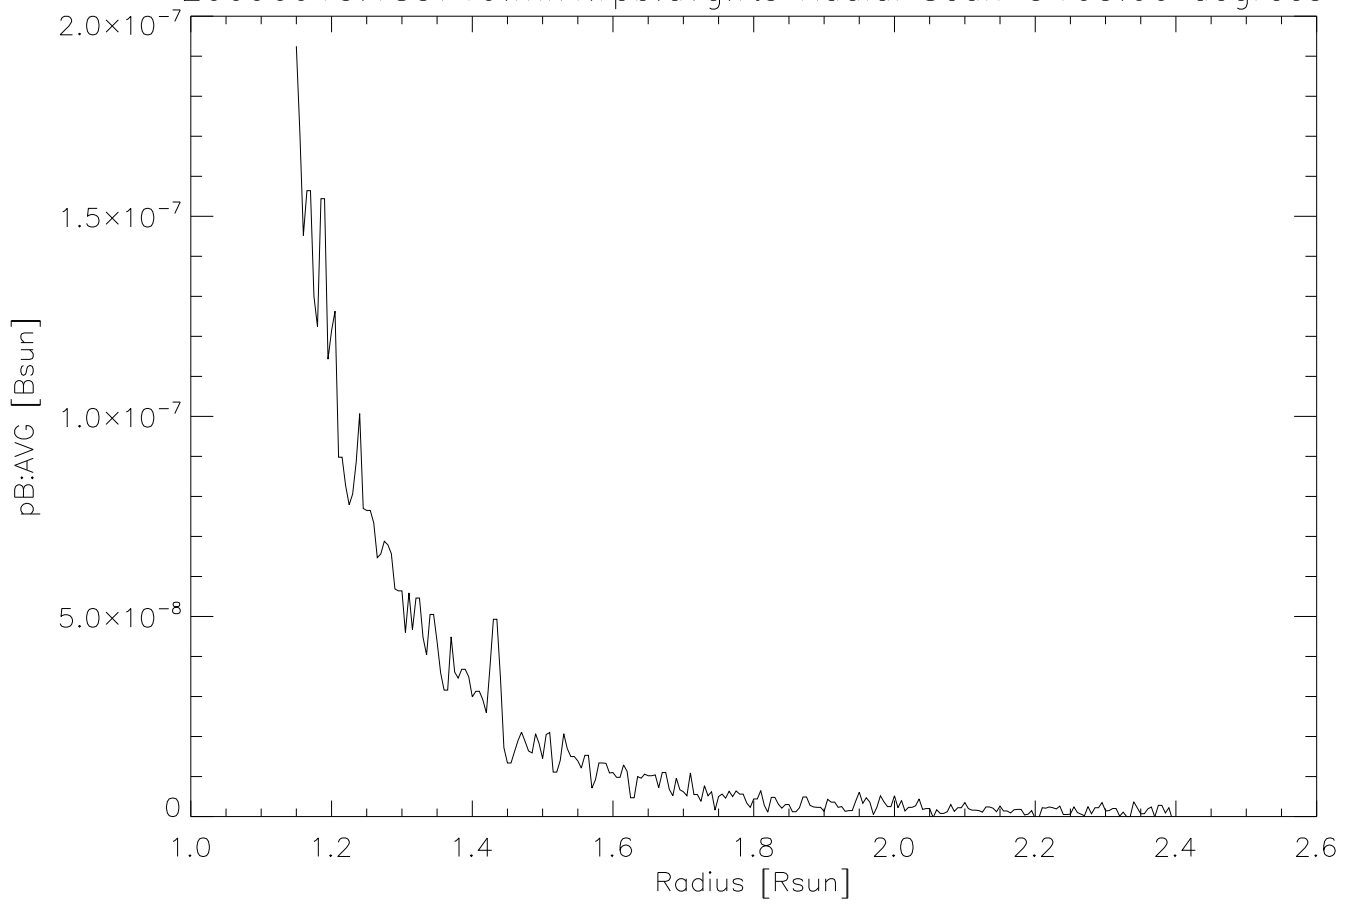

20090915.185719.mk4.rpb.avg.fts Radial Scan @105.00 degrees

20090915.185719.mk4.rpb.avg.fts Radial Scan @105.00 degrees