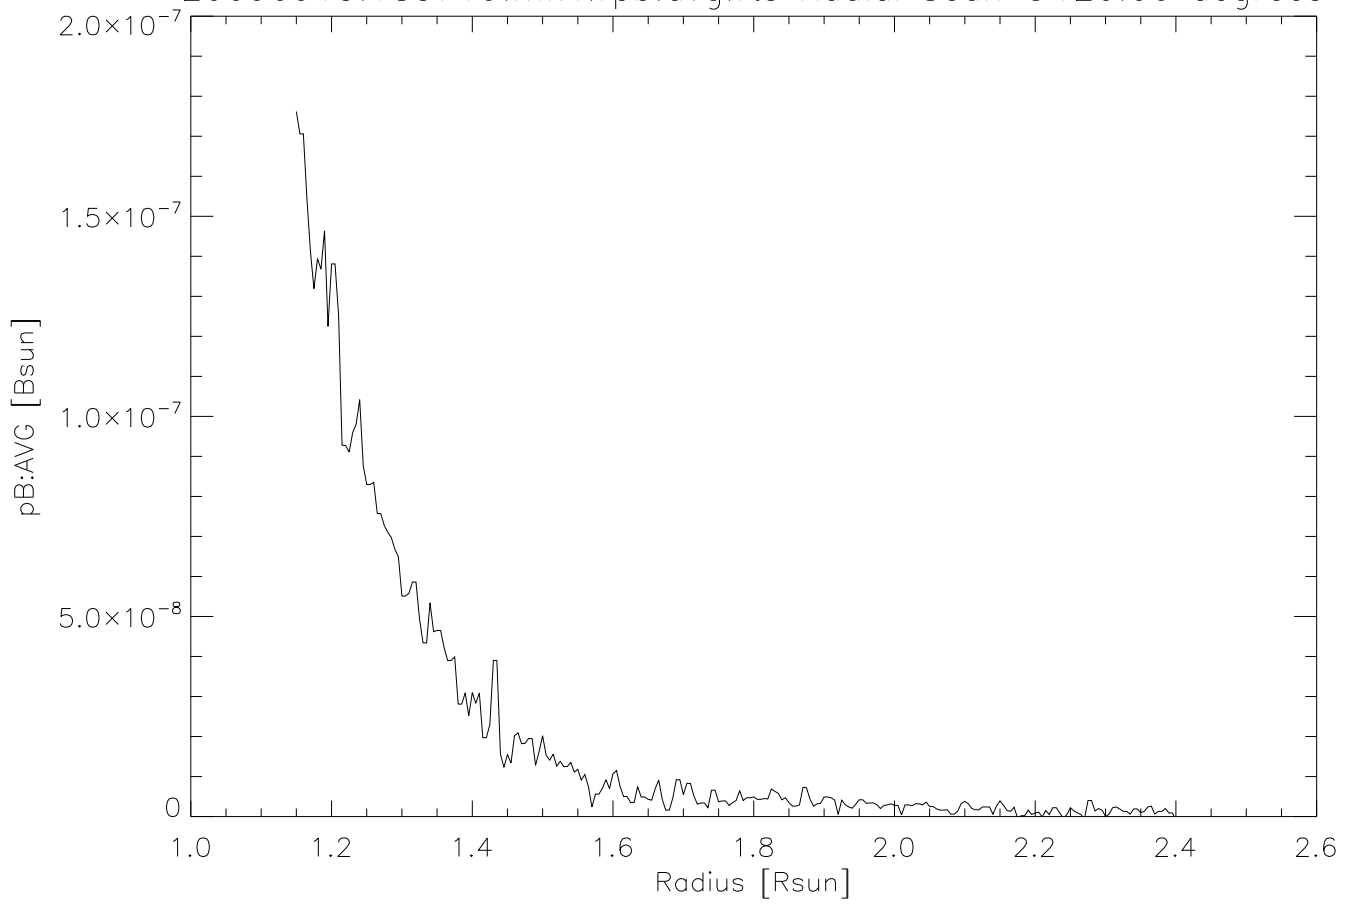

20090915.185719.mk4.rpb.avg.fts Radial Scan @120.00 degrees

20090915.185719.mk4.rpb.avg.fts Radial Scan @120.00 degrees