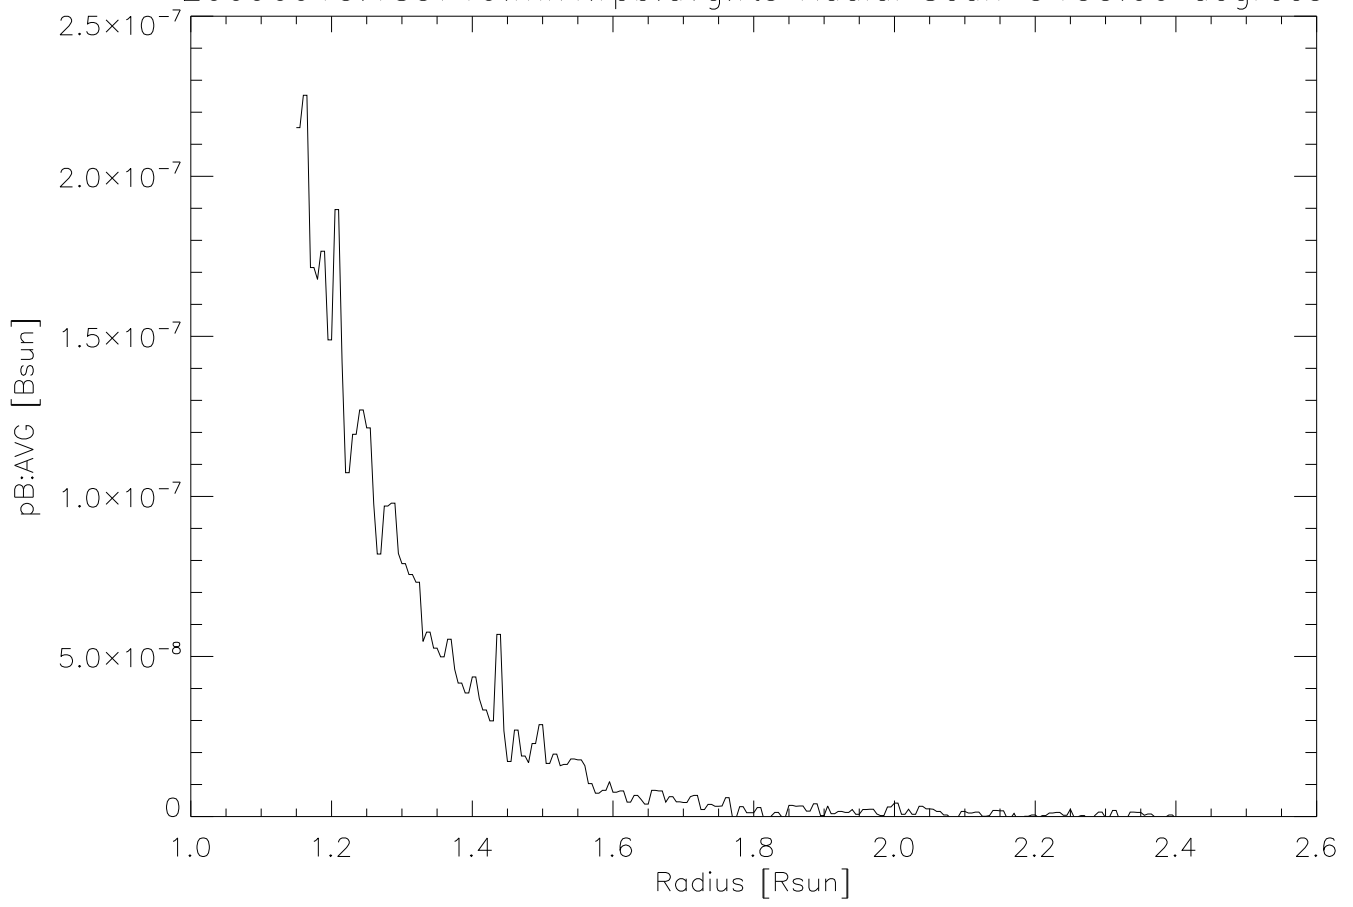

20090915.185719.mk4.rpb.avg.fts Radial Scan @135.00 degrees

20090915.185719.mk4.rpb.avg.fts Radial Scan @135.00 degrees