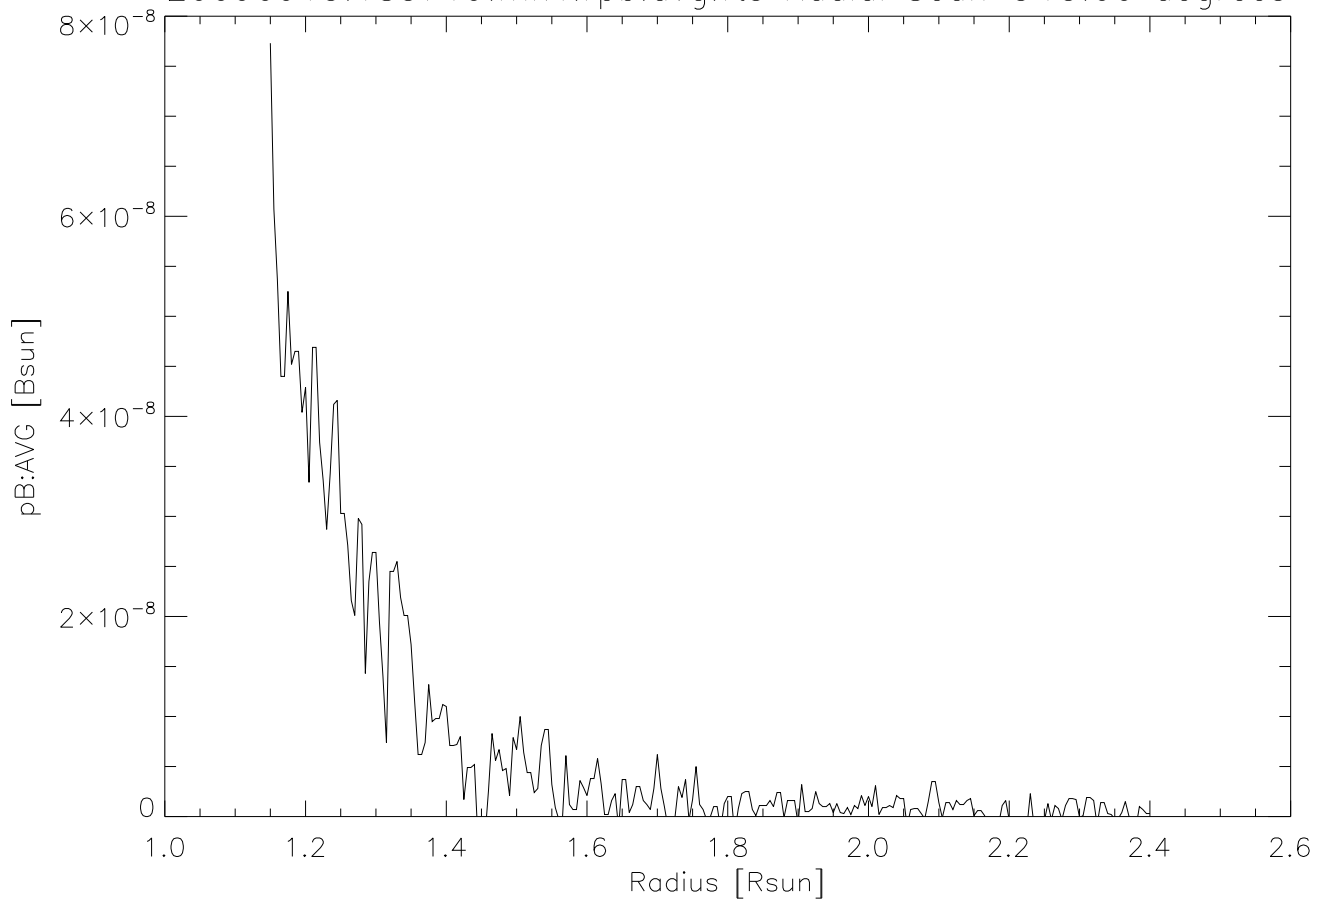

20090915.185719.mk4.rpb.avg.fts Radial Scan @15.00 degrees

20090915.185719.mk4.rpb.avg.fts Radial Scan @15.00 degrees