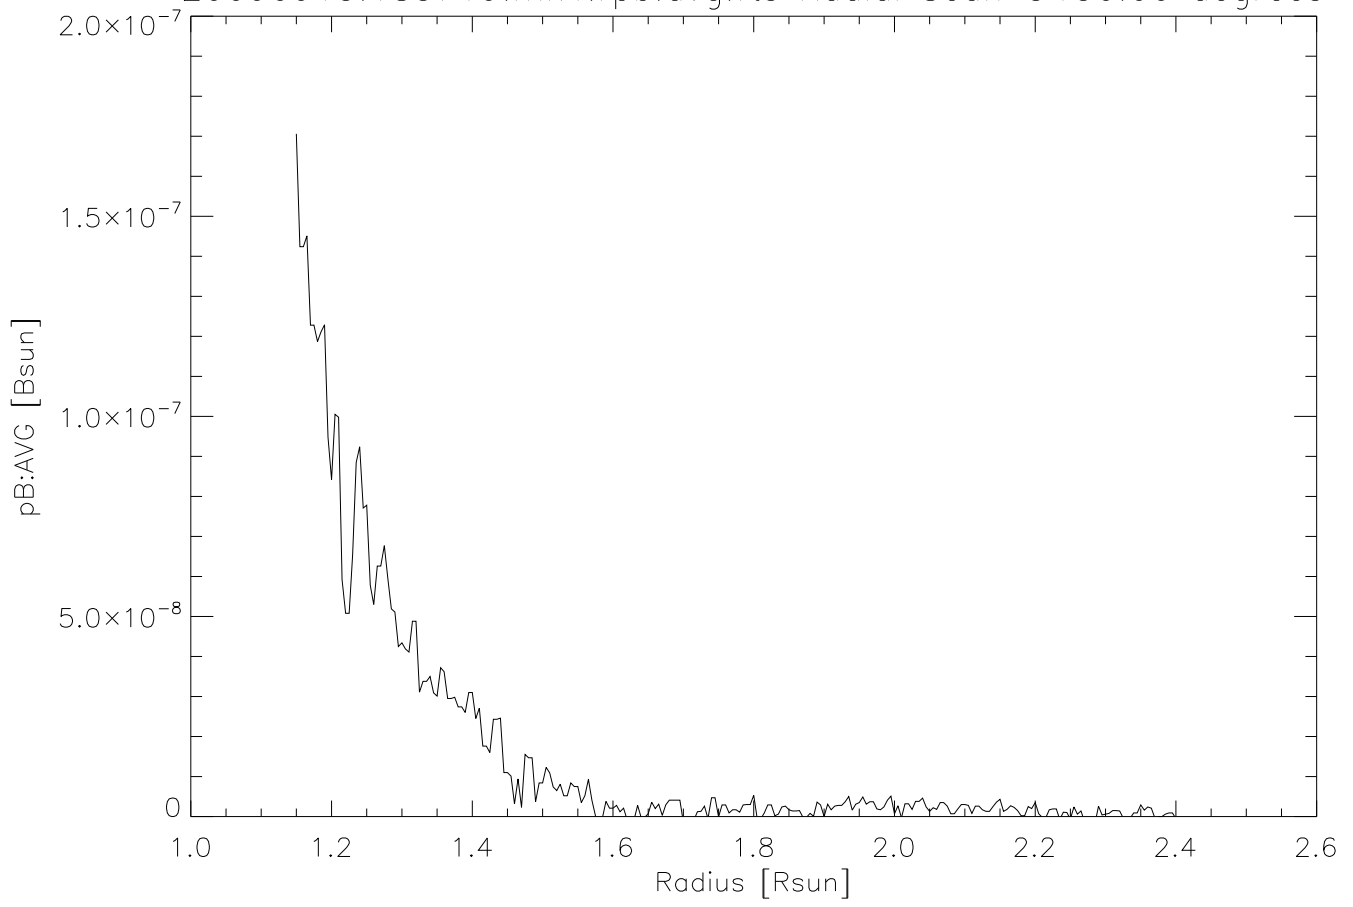

20090915.185719.mk4.rpb.avg.fts Radial Scan @150.00 degrees

20090915.185719.mk4.rpb.avg.fts Radial Scan @150.00 degrees