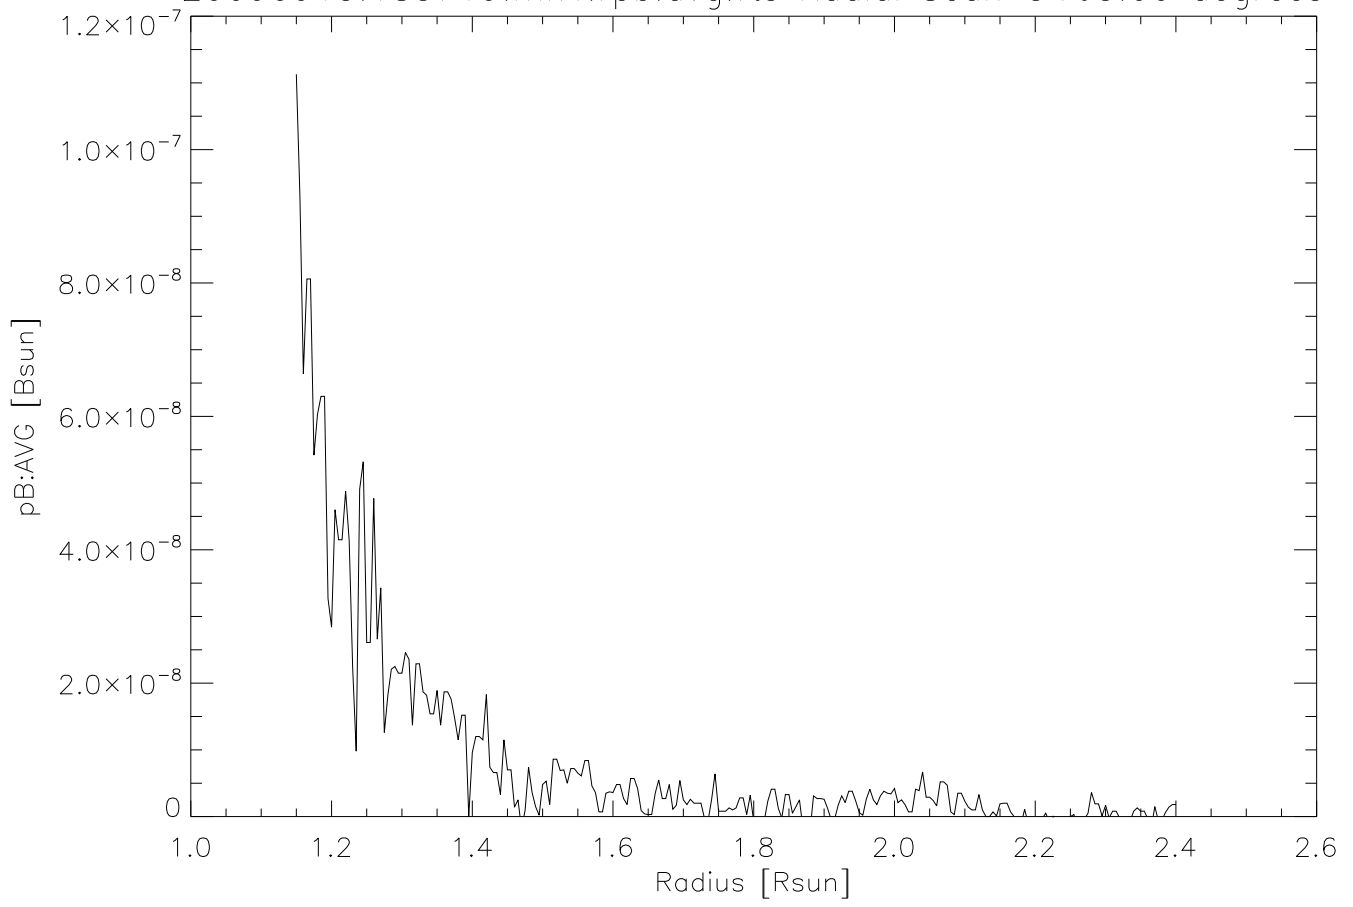

20090915.185719.mk4.rpb.avg.fts Radial Scan @165.00 degrees

20090915.185719.mk4.rpb.avg.fts Radial Scan @165.00 degrees