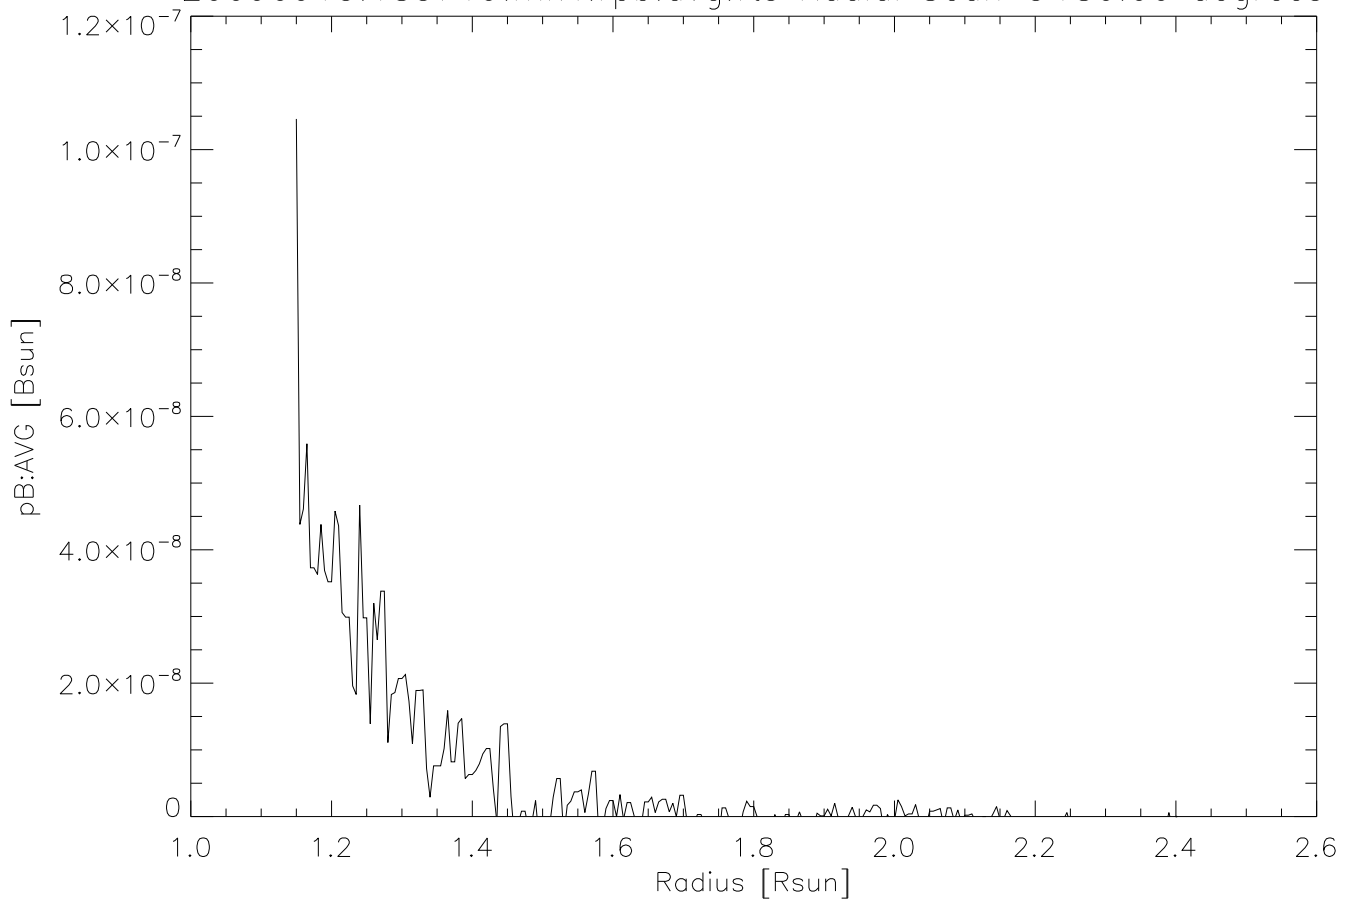

20090915.185719.mk4.rpb.avg.fts Radial Scan @180.00 degrees

20090915.185719.mk4.rpb.avg.fts Radial Scan @180.00 degrees