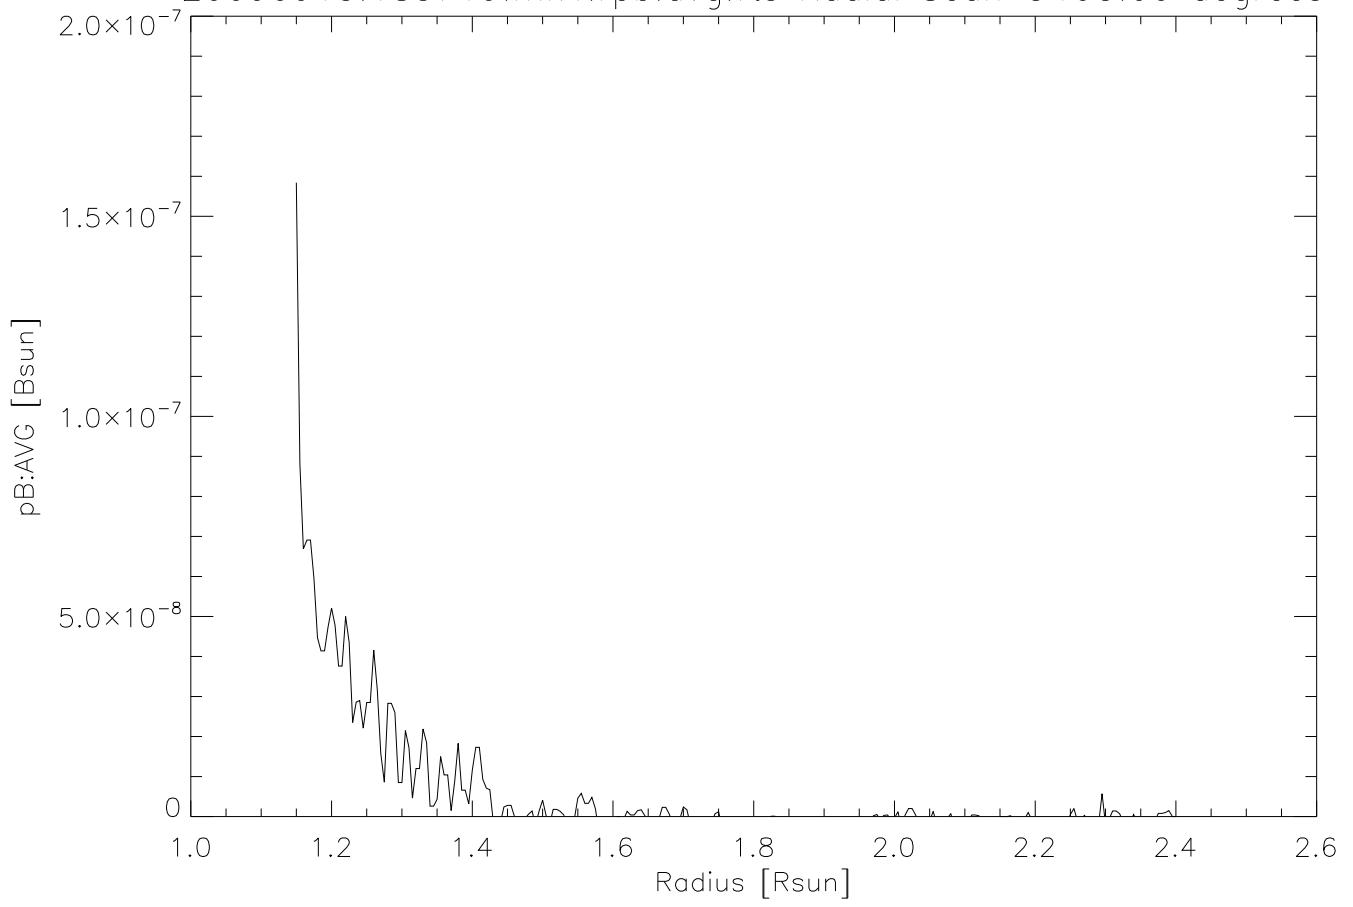

20090915.185719.mk4.rpb.avg.fts Radial Scan @195.00 degrees

20090915.185719.mk4.rpb.avg.fts Radial Scan @195.00 degrees