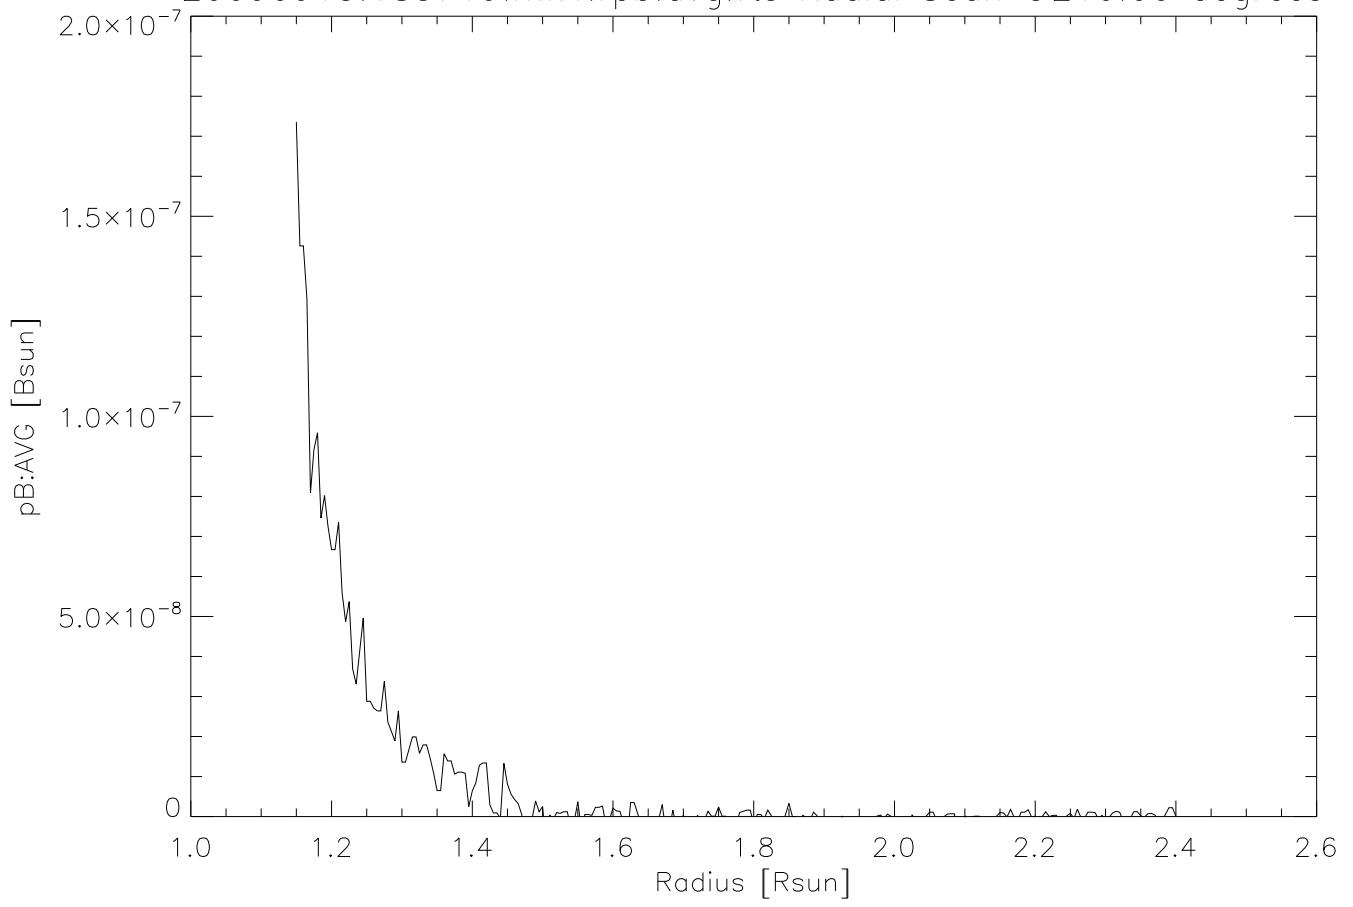

20090915.185719.mk4.rpb.avg.fts Radial Scan @210.00 degrees

20090915.185719.mk4.rpb.avg.fts Radial Scan @210.00 degrees