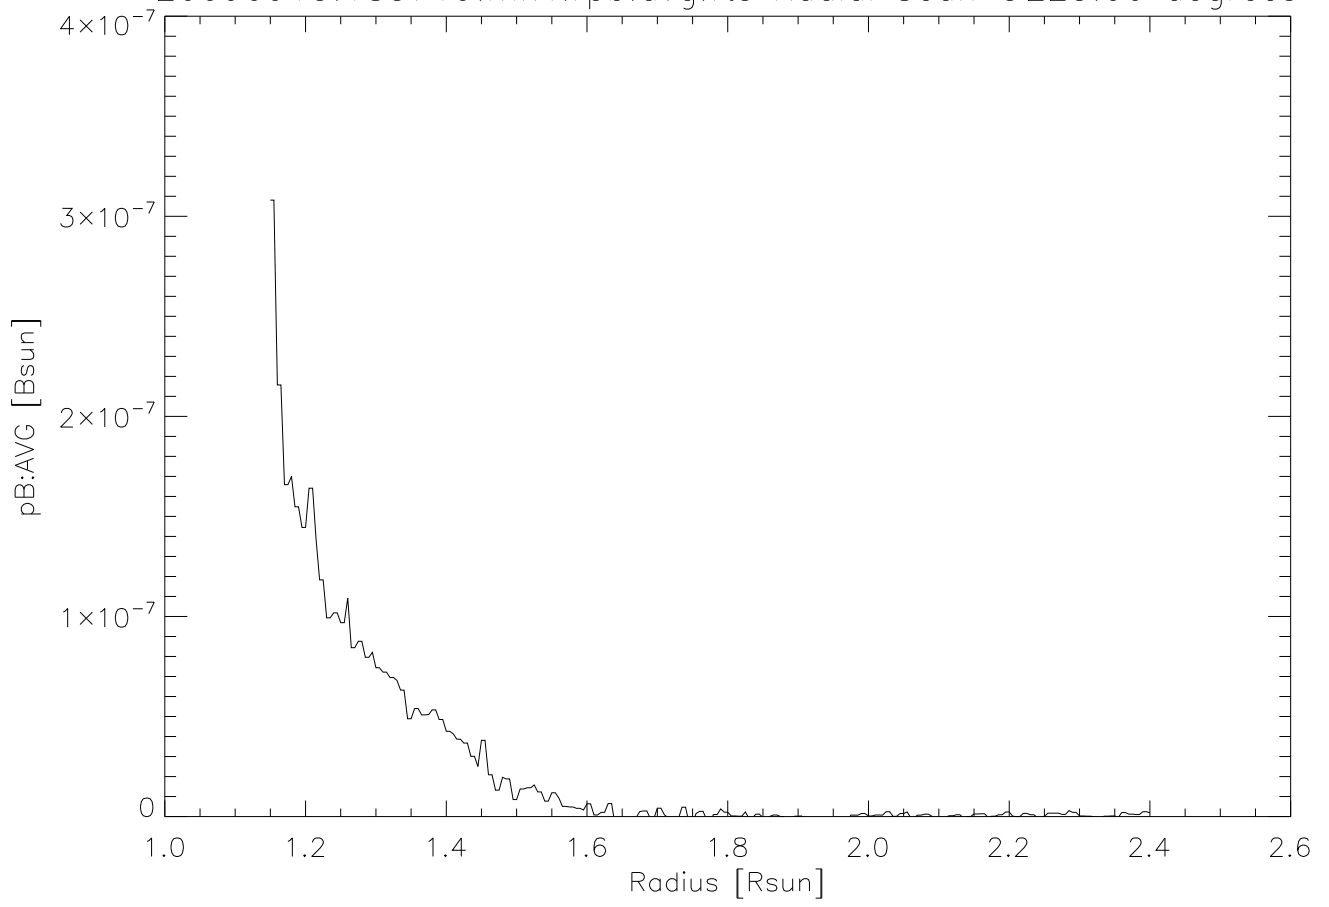

20090915.185719.mk4.rpb.avg.fts Radial Scan @225.00 degrees

20090915.185719.mk4.rpb.avg.fts Radial Scan @225.00 degrees