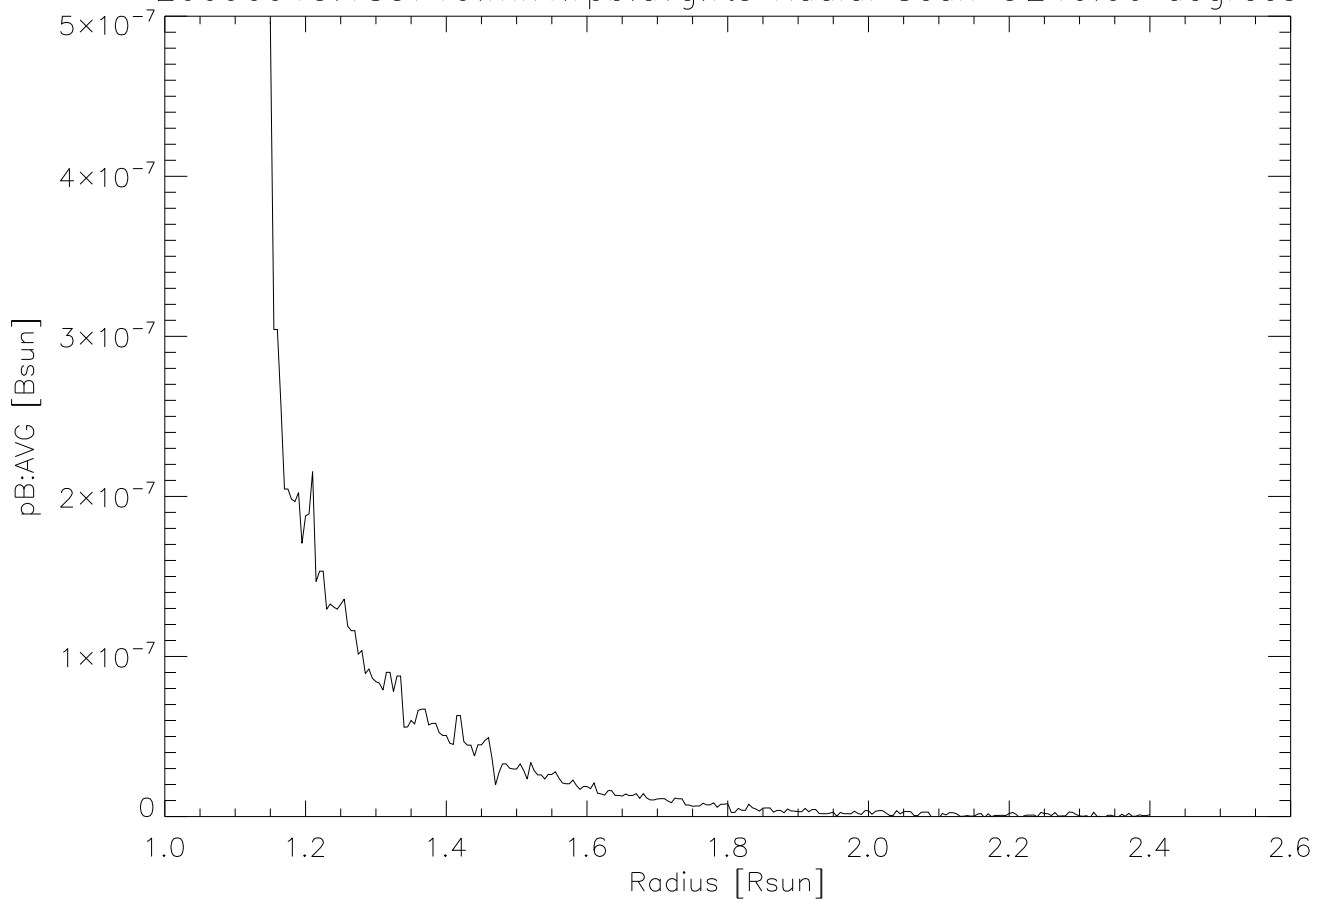

20090915.185719.mk4.rpb.avg.fts Radial Scan @240.00 degrees

20090915.185719.mk4.rpb.avg.fts Radial Scan @240.00 degrees