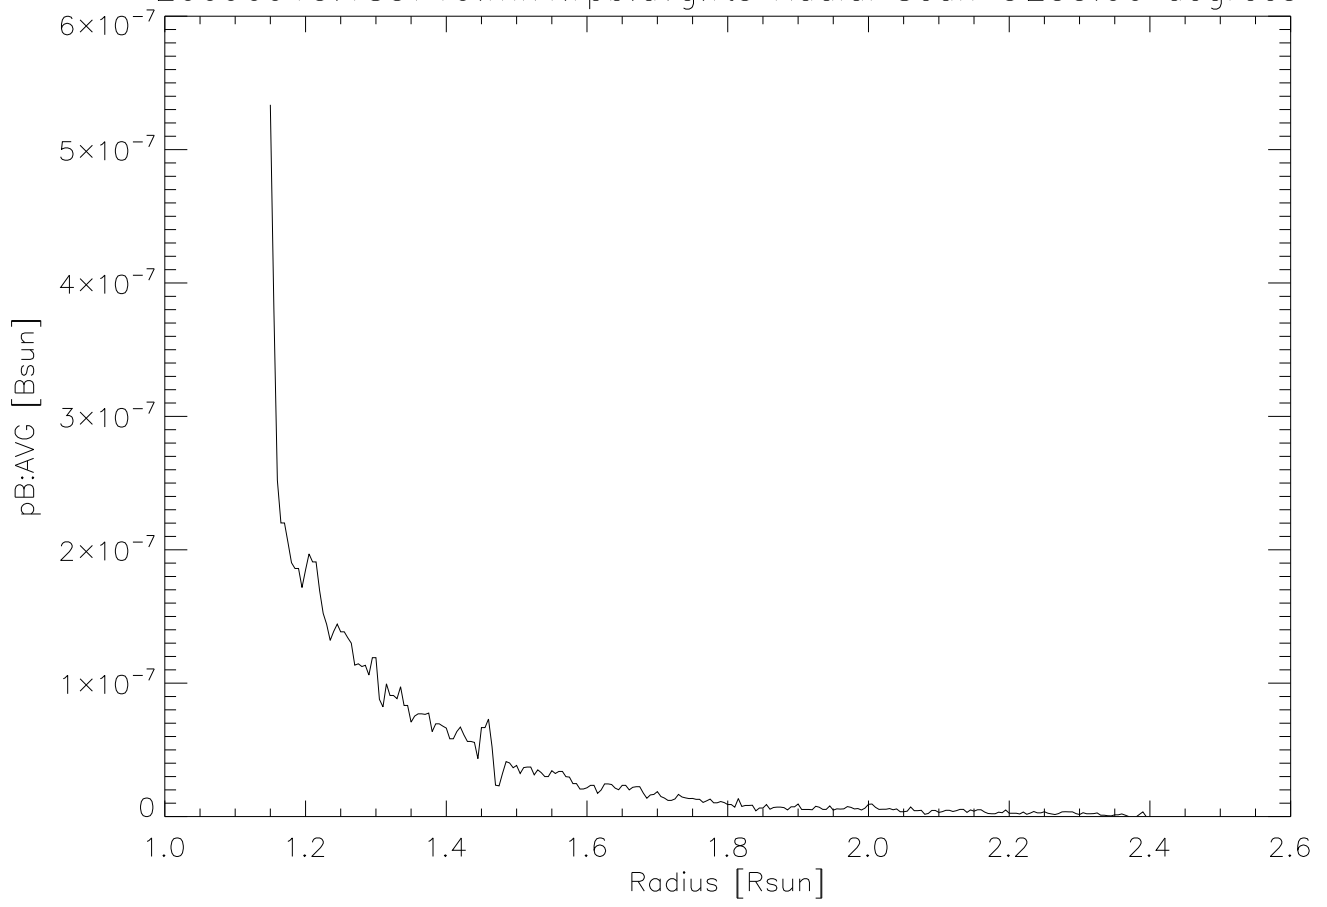

20090915.185719.mk4.rpb.avg.fts Radial Scan @255.00 degrees

20090915.185719.mk4.rpb.avg.fts Radial Scan @255.00 degrees