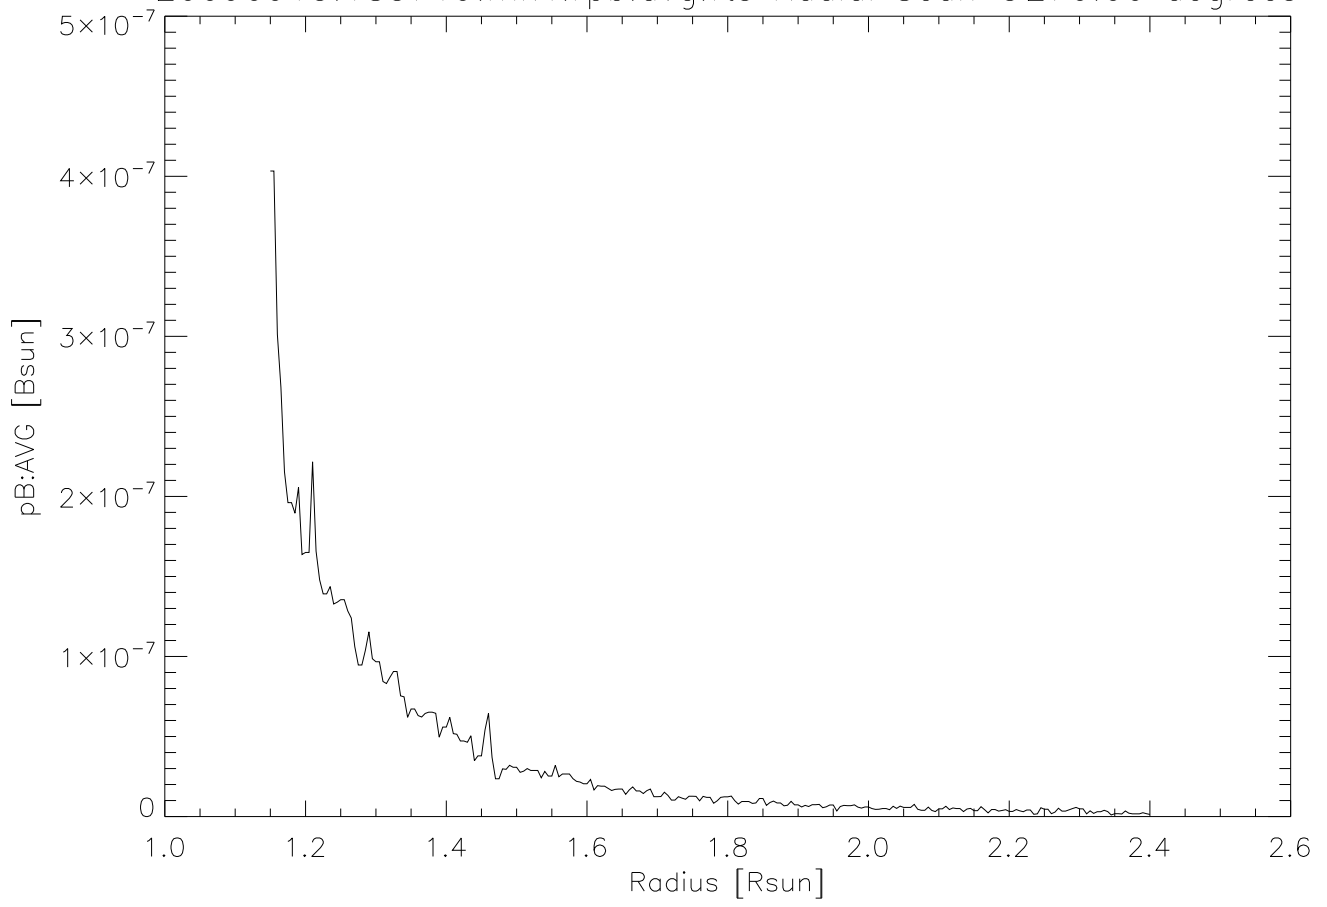

20090915.185719.mk4.rpb.avg.fts Radial Scan @270.00 degrees

20090915.185719.mk4.rpb.avg.fts Radial Scan @270.00 degrees