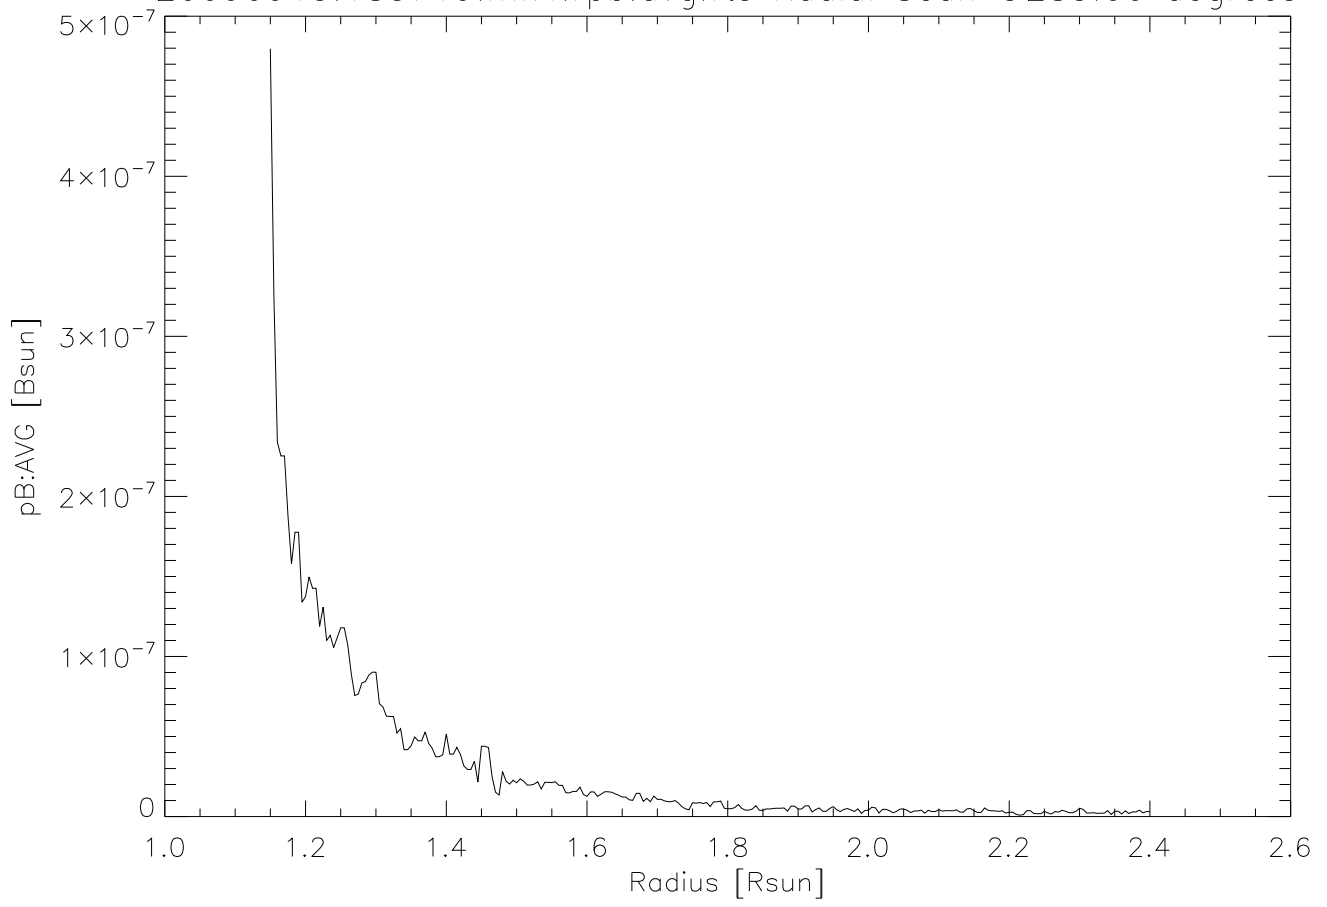

20090915.185719.mk4.rpb.avg.fts Radial Scan @285.00 degrees

20090915.185719.mk4.rpb.avg.fts Radial Scan @285.00 degrees