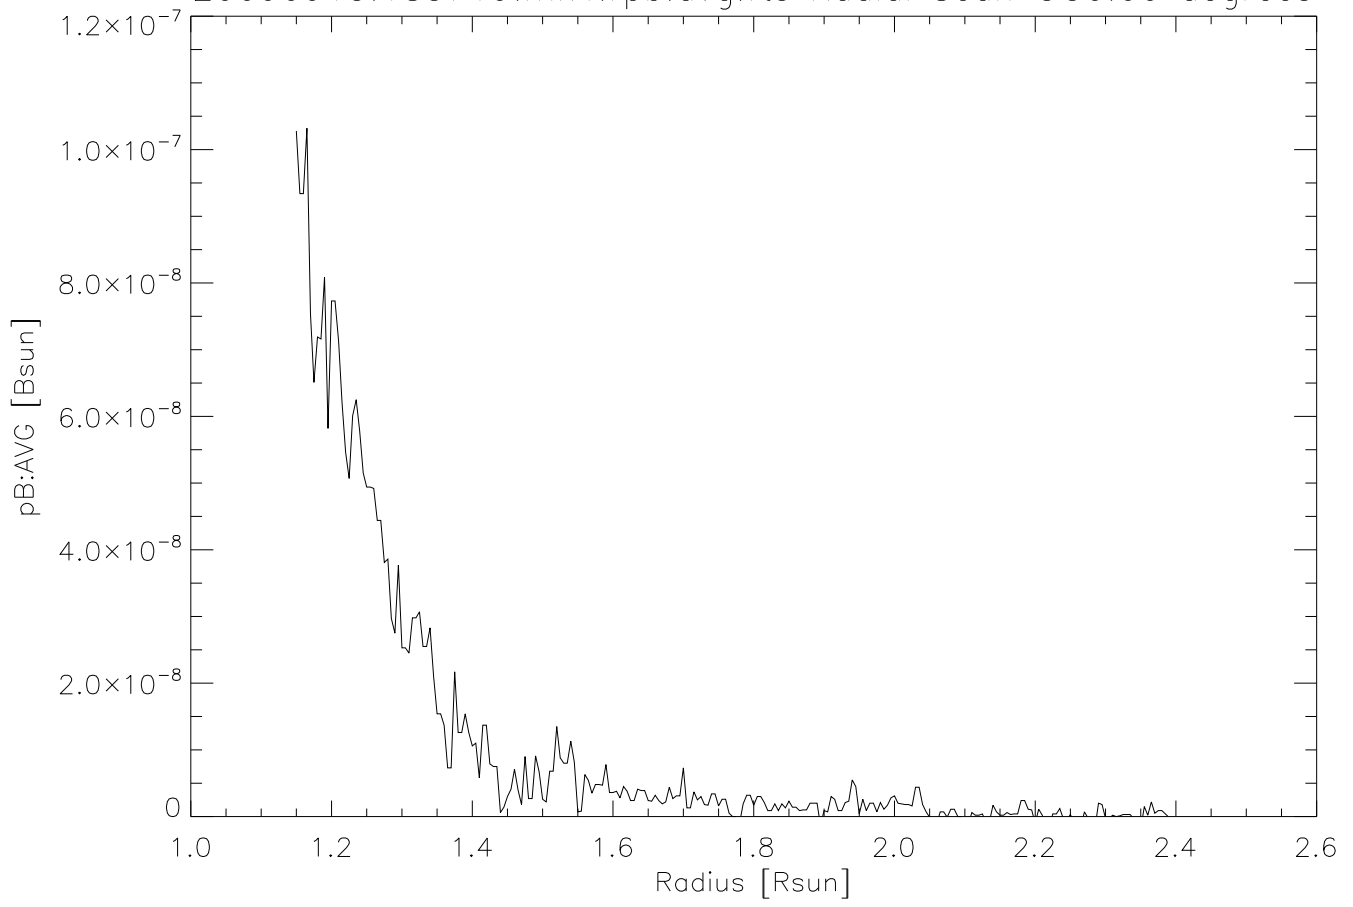

20090915.185719.mk4.rpb.avg.fts Radial Scan @30.00 degrees

20090915.185719.mk4.rpb.avg.fts Radial Scan @30.00 degrees