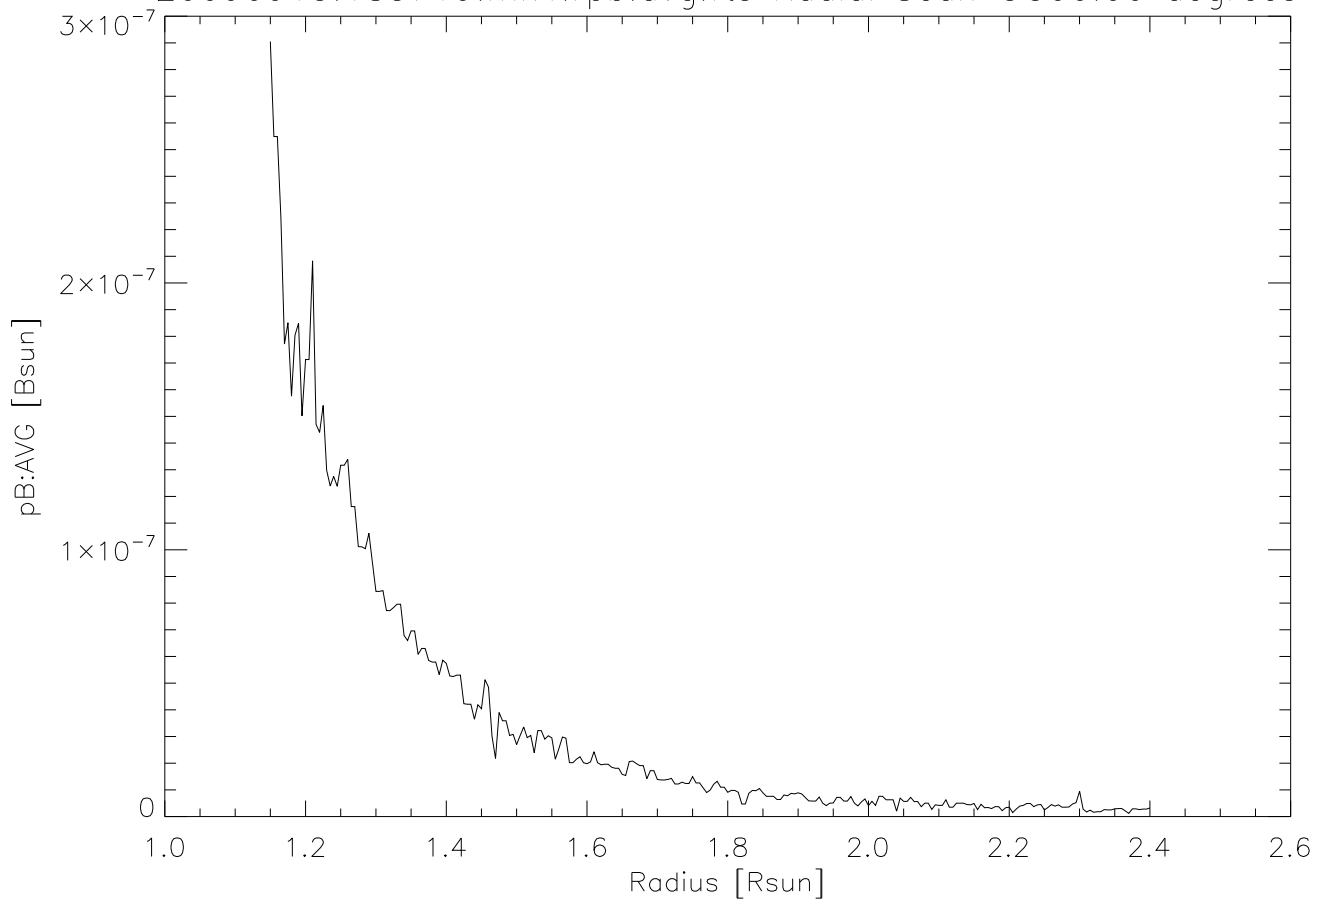

20090915.185719.mk4.rpb.avg.fts Radial Scan @300.00 degrees

20090915.185719.mk4.rpb.avg.fts Radial Scan @300.00 degrees