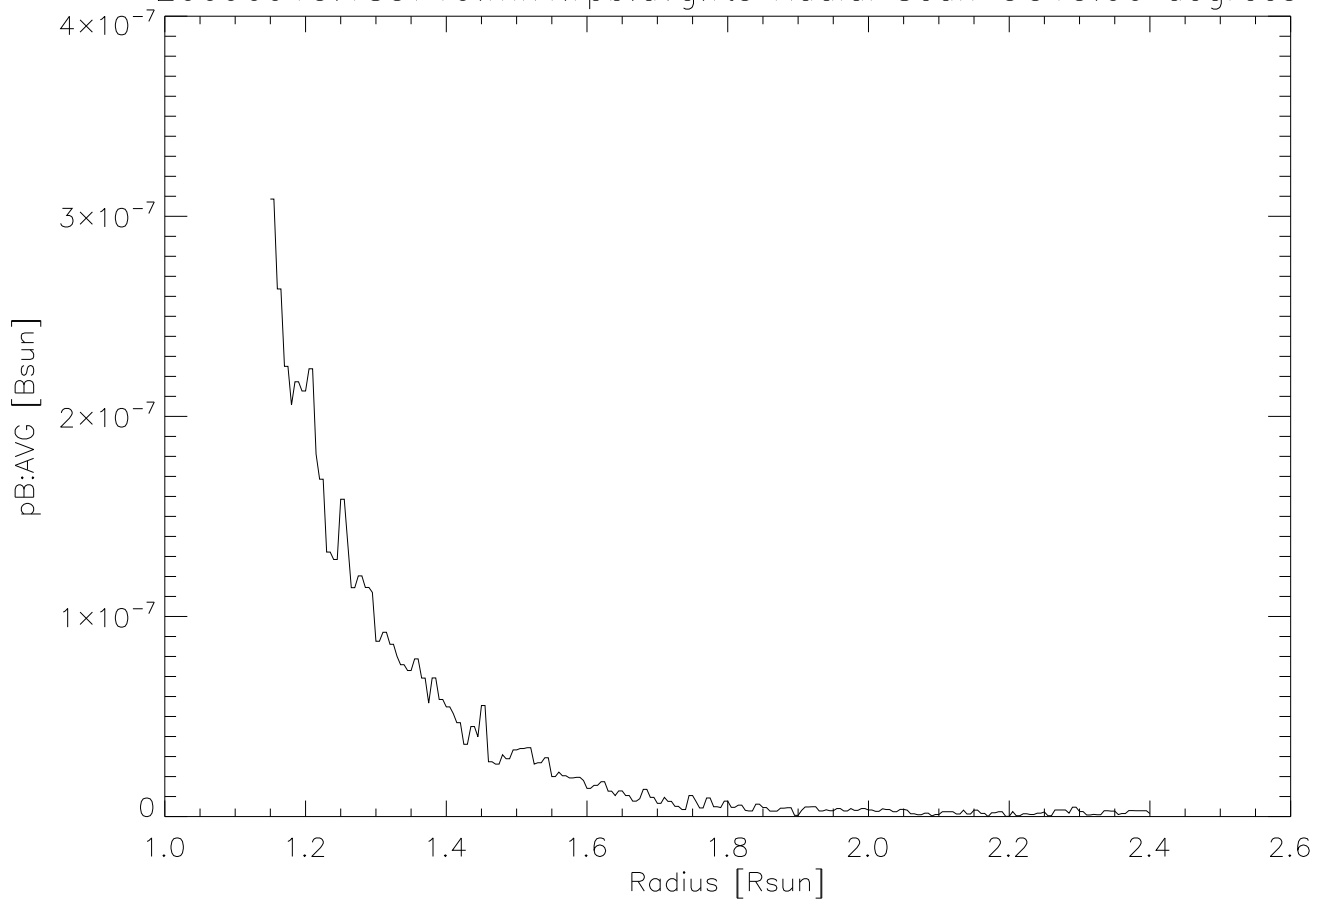

20090915.185719.mk4.rpb.avg.fts Radial Scan @315.00 degrees

20090915.185719.mk4.rpb.avg.fts Radial Scan @315.00 degrees