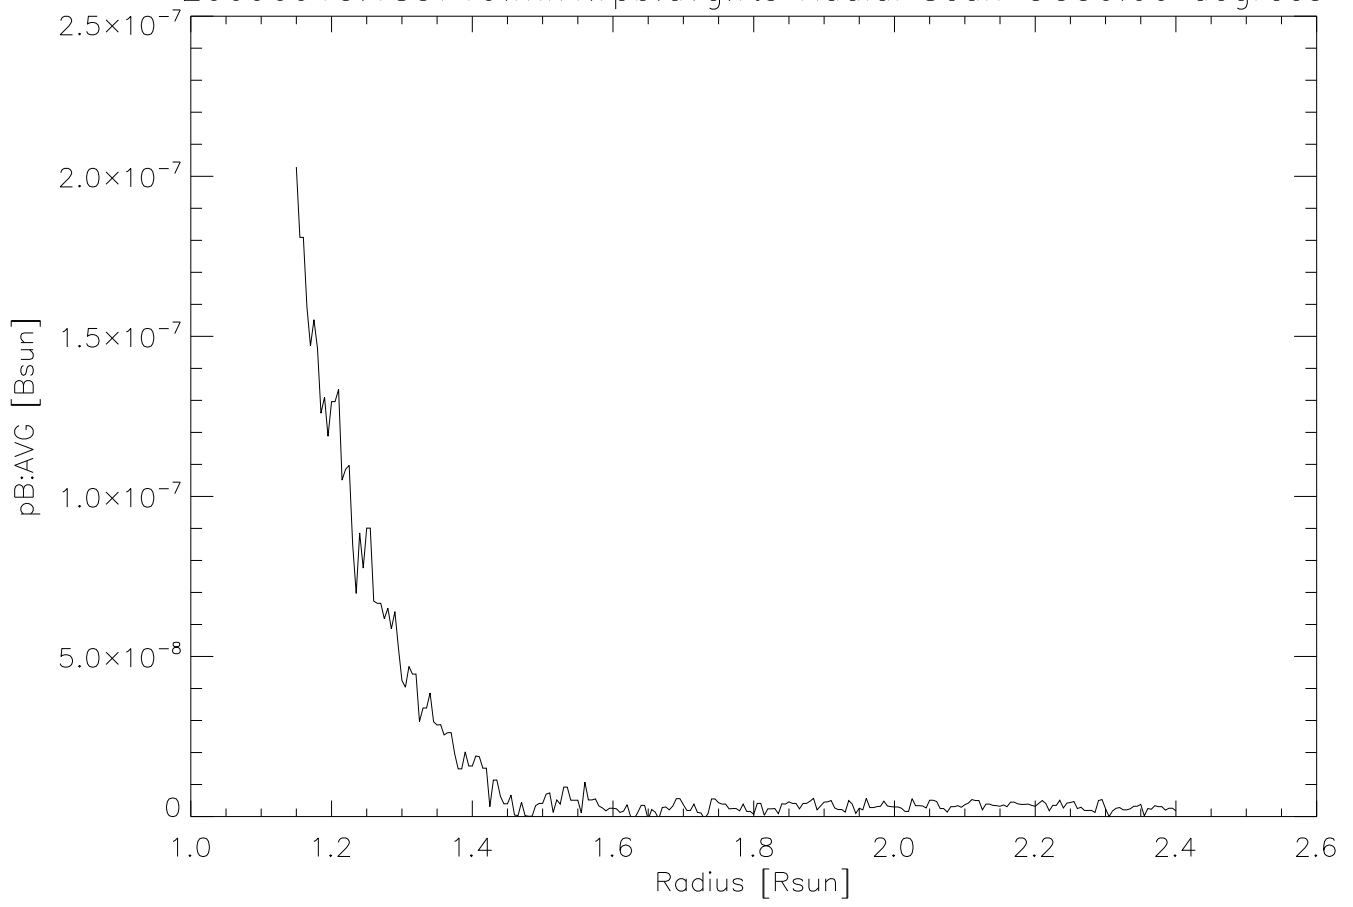

20090915.185719.mk4.rpb.avg.fts Radial Scan @330.00 degrees

20090915.185719.mk4.rpb.avg.fts Radial Scan @330.00 degrees