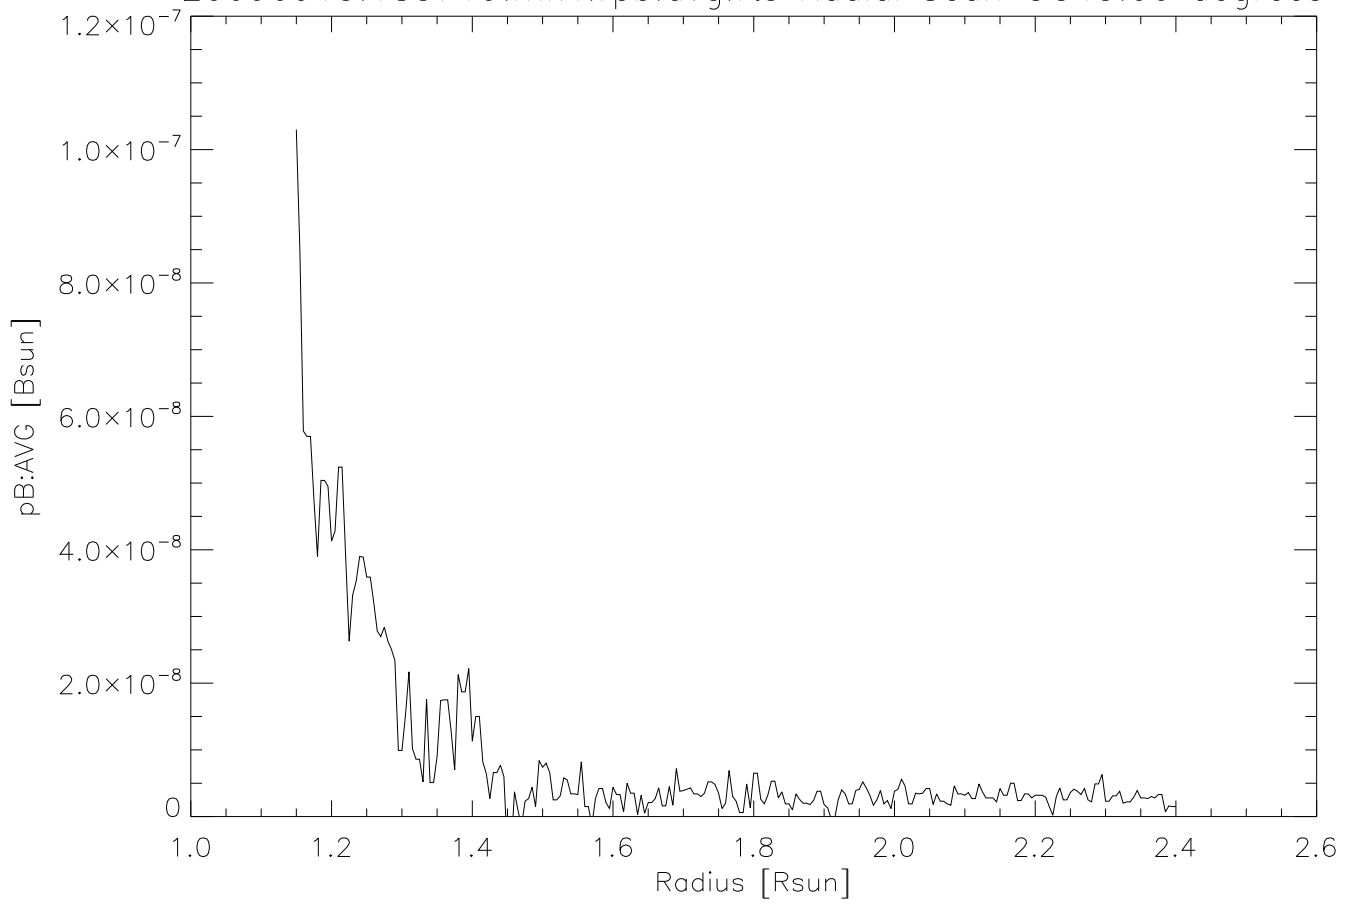

20090915.185719.mk4.rpb.avg.fts Radial Scan @345.00 degrees

20090915.185719.mk4.rpb.avg.fts Radial Scan @345.00 degrees