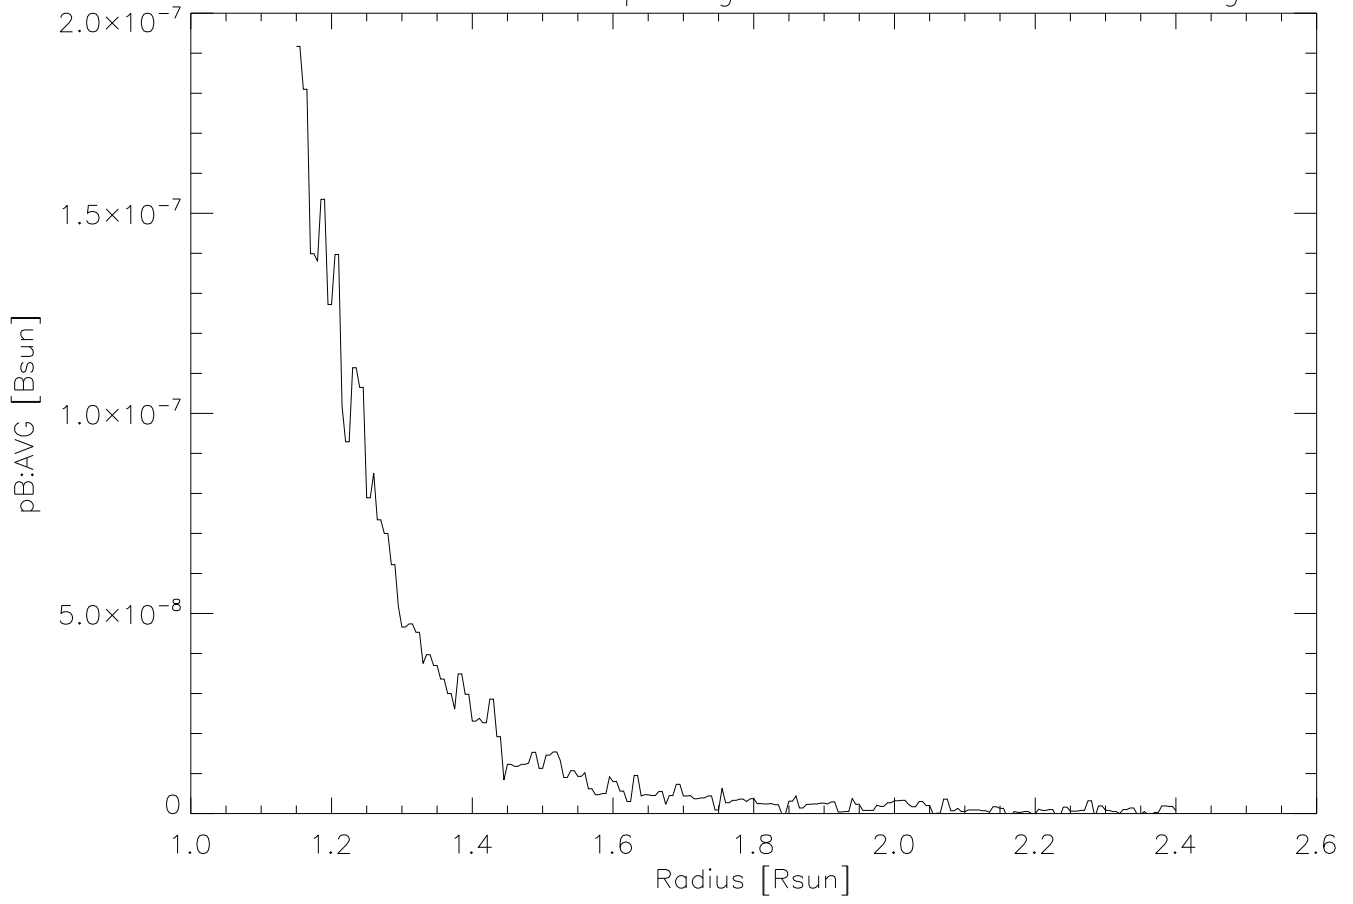

20090915.185719.mk4.rpb.avg.fts Radial Scan @45.00 degrees

20090915.185719.mk4.rpb.avg.fts Radial Scan @45.00 degrees