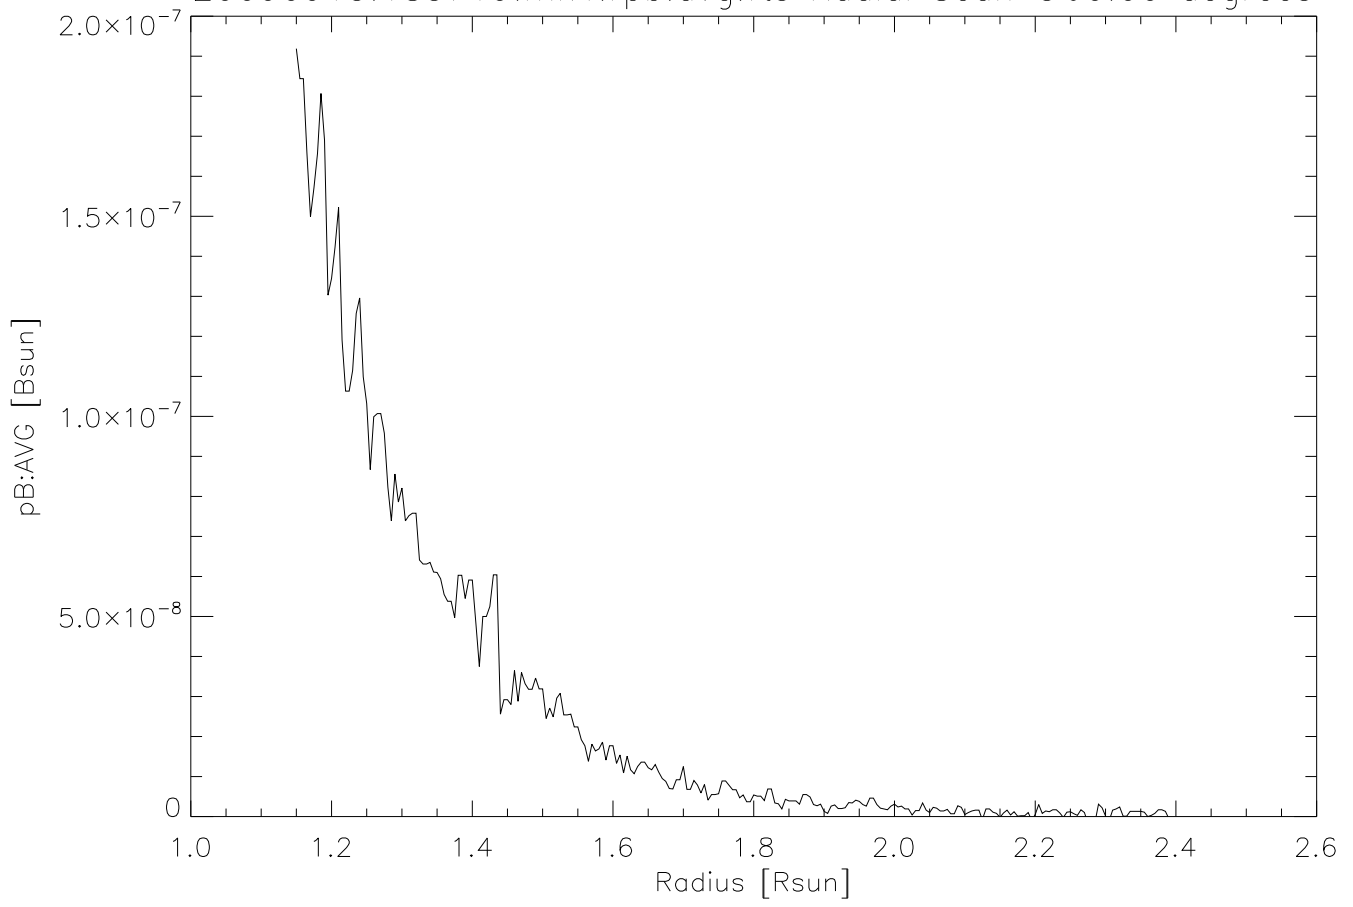

20090915.185719.mk4.rpb.avg.fts Radial Scan @60.00 degrees

20090915.185719.mk4.rpb.avg.fts Radial Scan @60.00 degrees