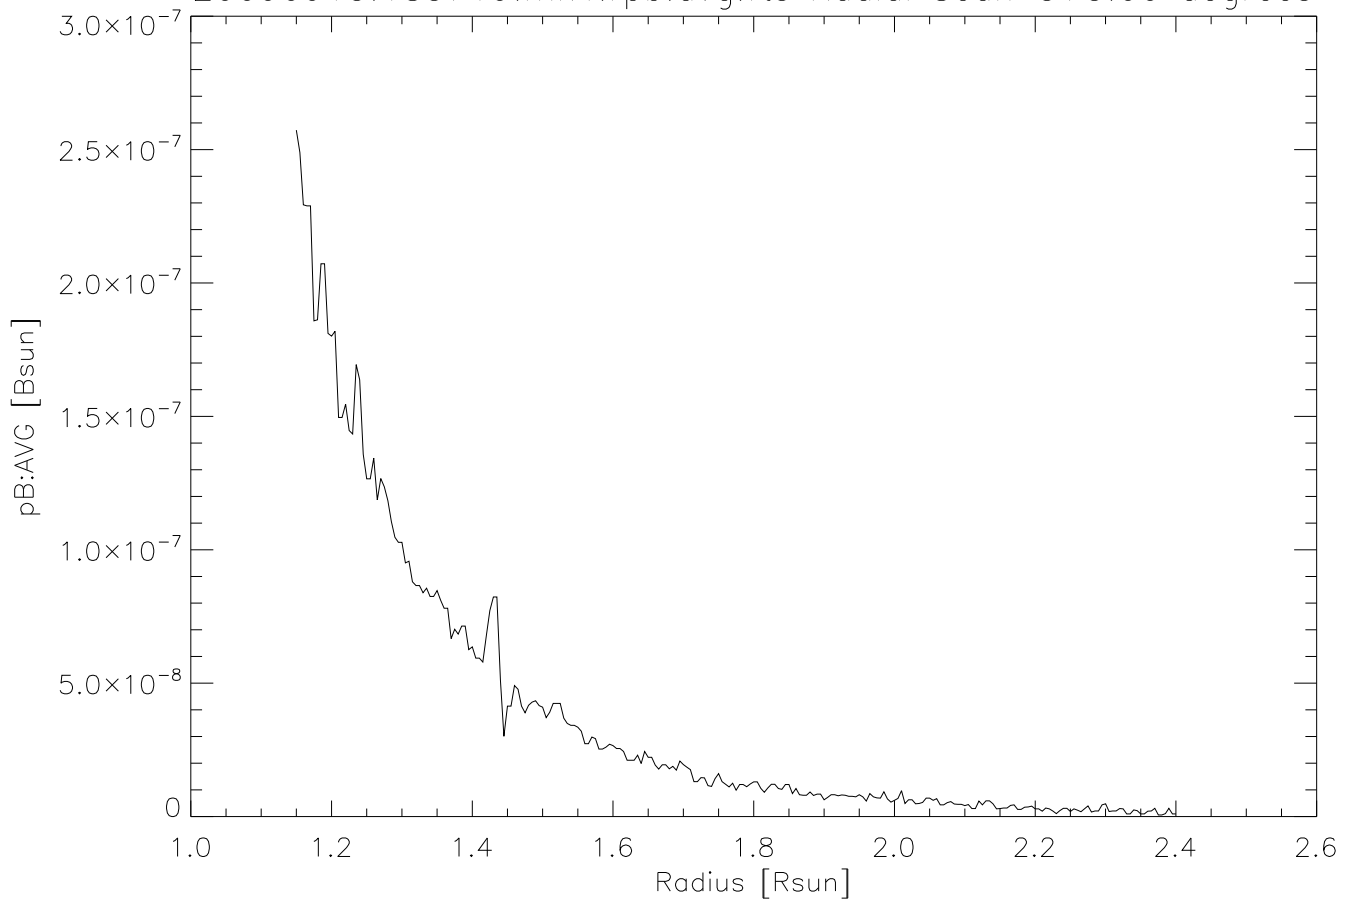

20090915.185719.mk4.rpb.avg.fts Radial Scan @75.00 degrees

20090915.185719.mk4.rpb.avg.fts Radial Scan @75.00 degrees