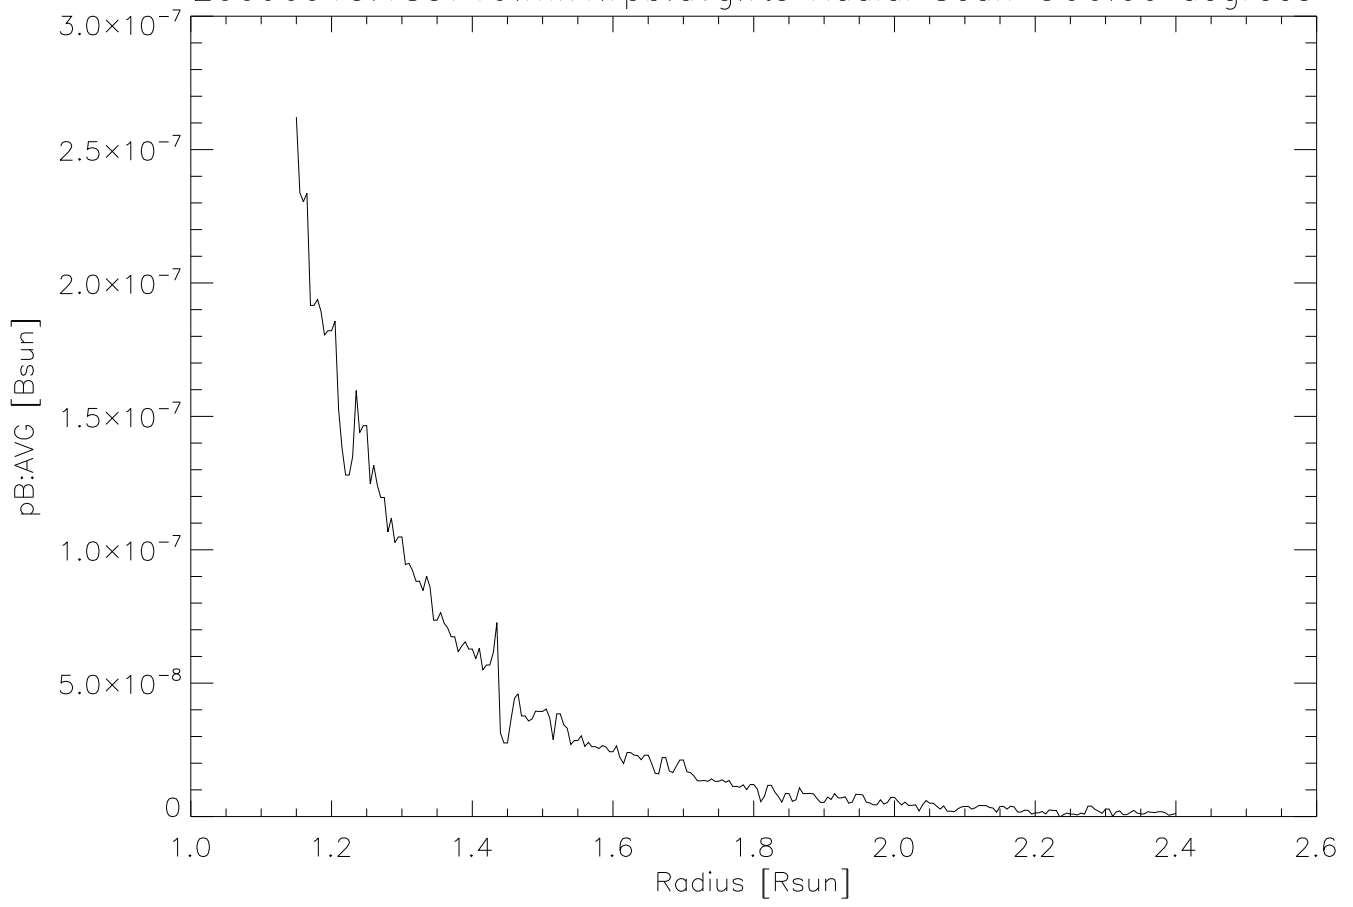

20090915.185719.mk4.rpb.avg.fts Radial Scan @90.00 degrees

20090915.185719.mk4.rpb.avg.fts Radial Scan @90.00 degrees