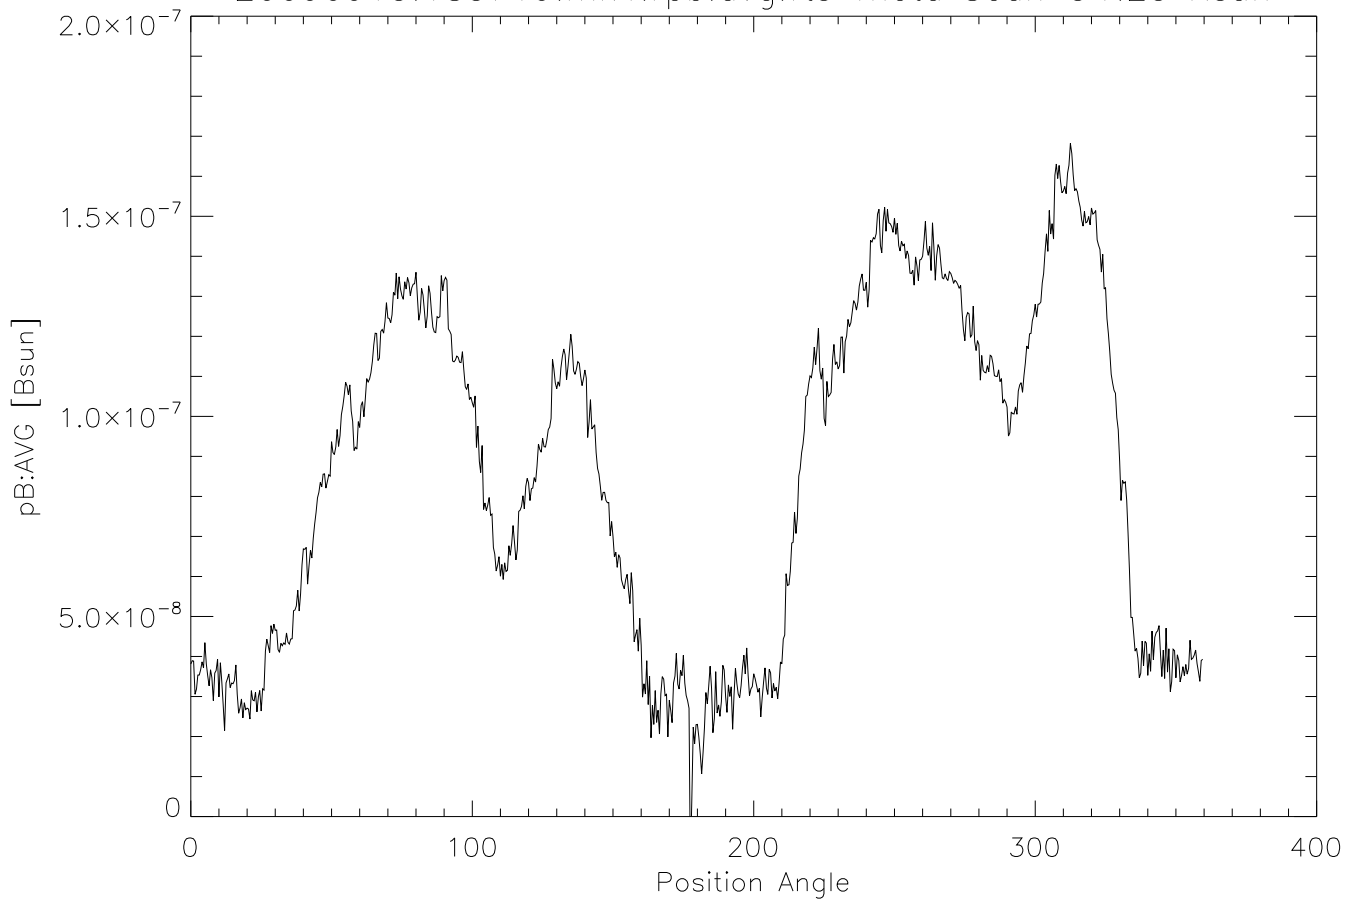

20090915.185719.mk4.rpb.avg.fts Theta Scan @1.25 R_{sun}

20090915.185719.mk4.rpb.avg.fts Theta Scan @1.25 R_{sun}