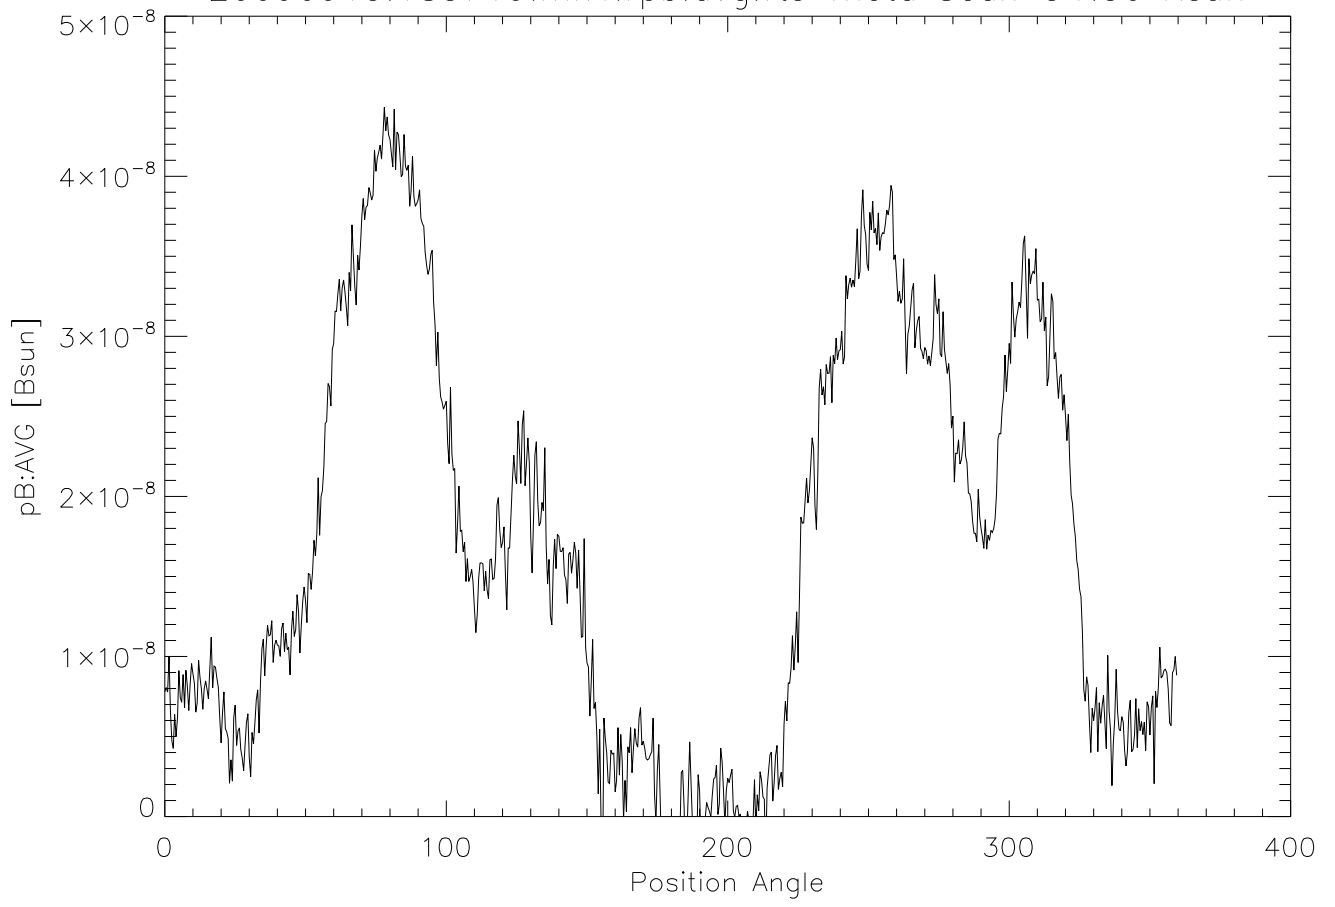

20090915.185719.mk4.rpb.avg.fts Theta Scan @1.50 R_{sun}

20090915.185719.mk4.rpb.avg.fts Theta Scan @1.50 R_{sun}