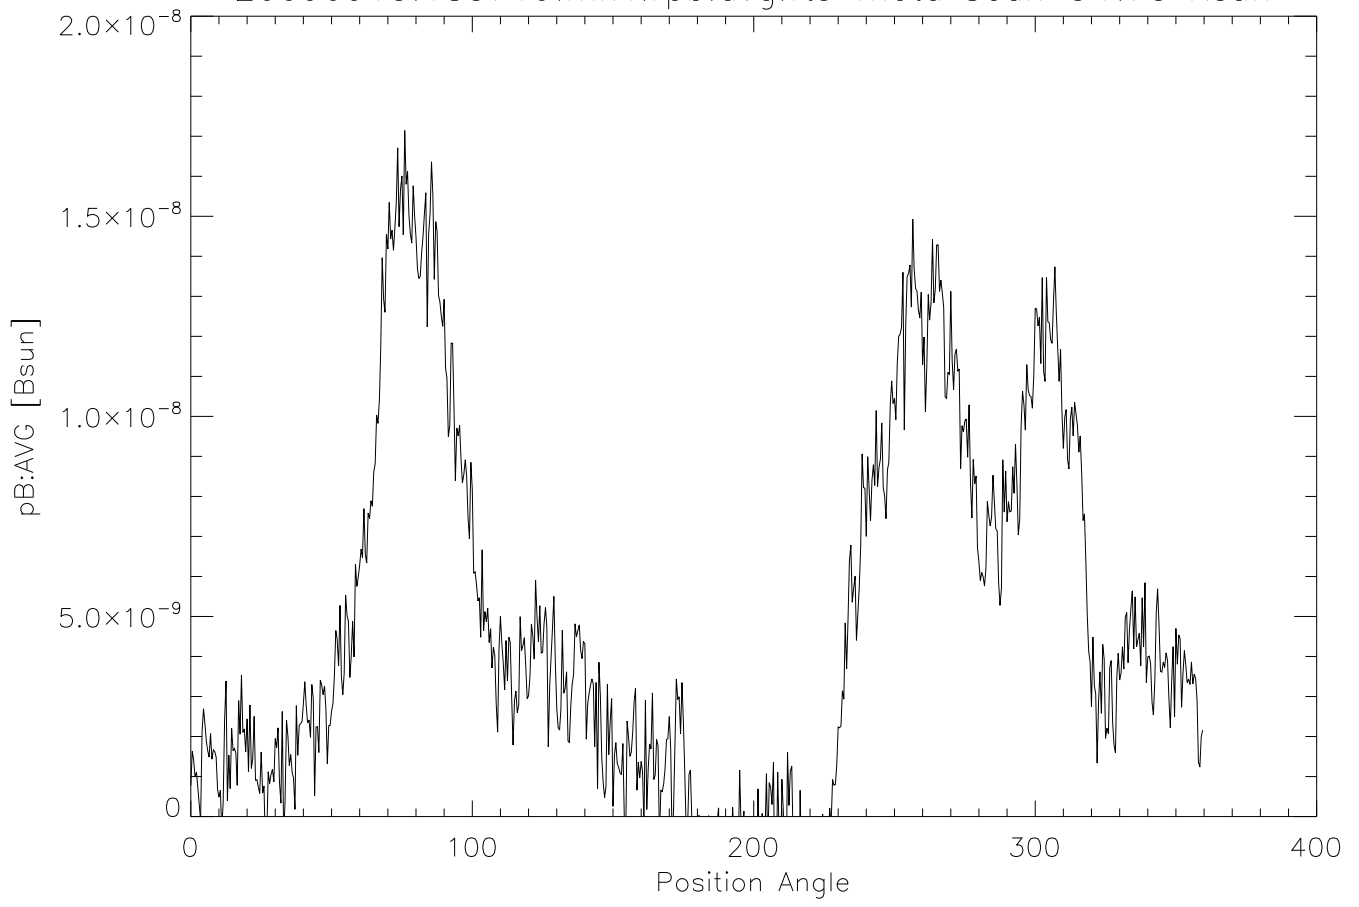

20090915.185719.mk4.rpb.avg.fts Theta Scan @1.75 R_{sun}

20090915.185719.mk4.rpb.avg.fts Theta Scan @1.75 R_{sun}