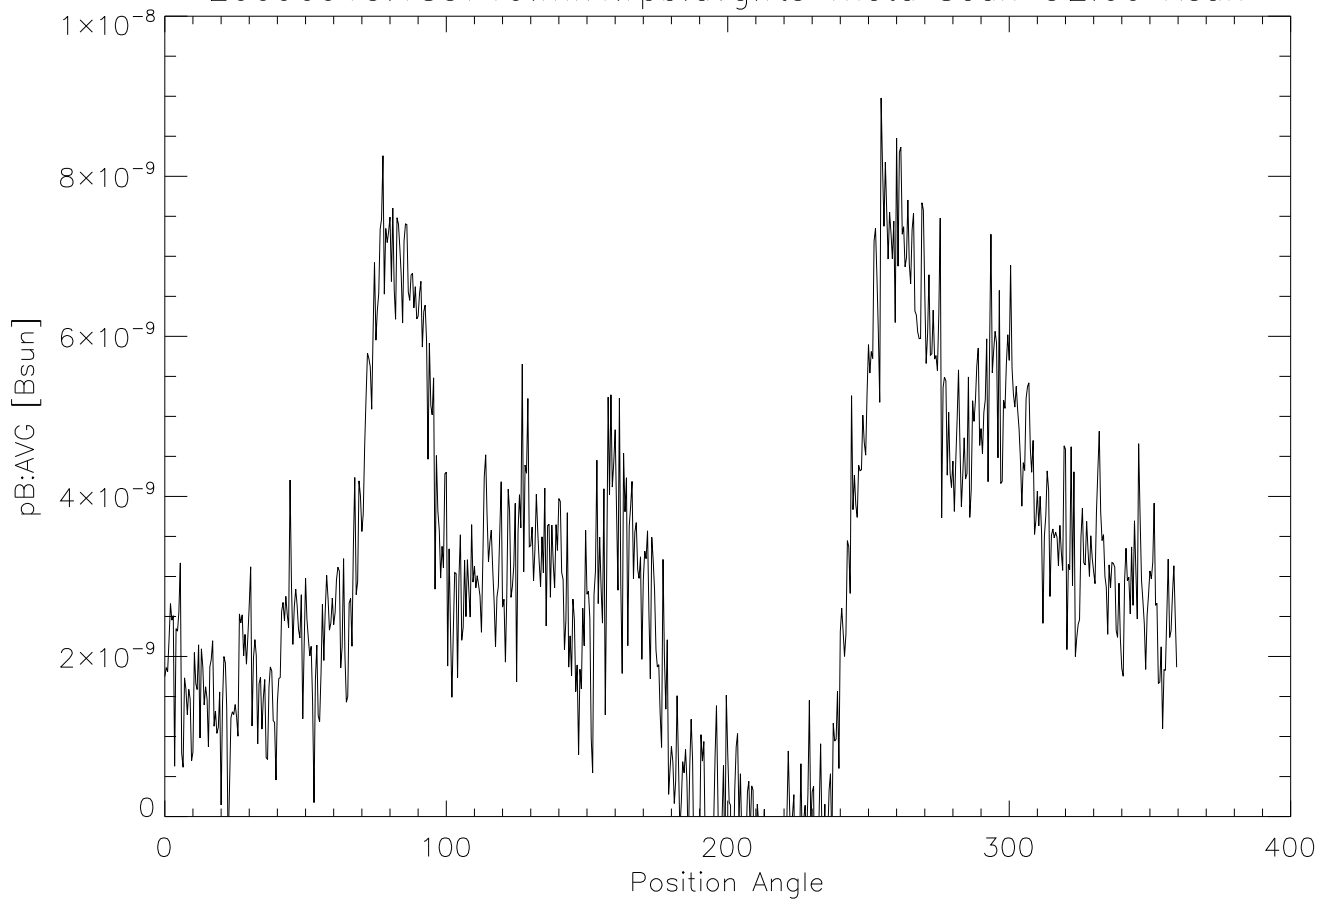

20090915.185719.mk4.rpb.avg.fts Theta Scan @2.00 R_{sun}

20090915.185719.mk4.rpb.avg.fts Theta Scan @2.00 R_{sun}