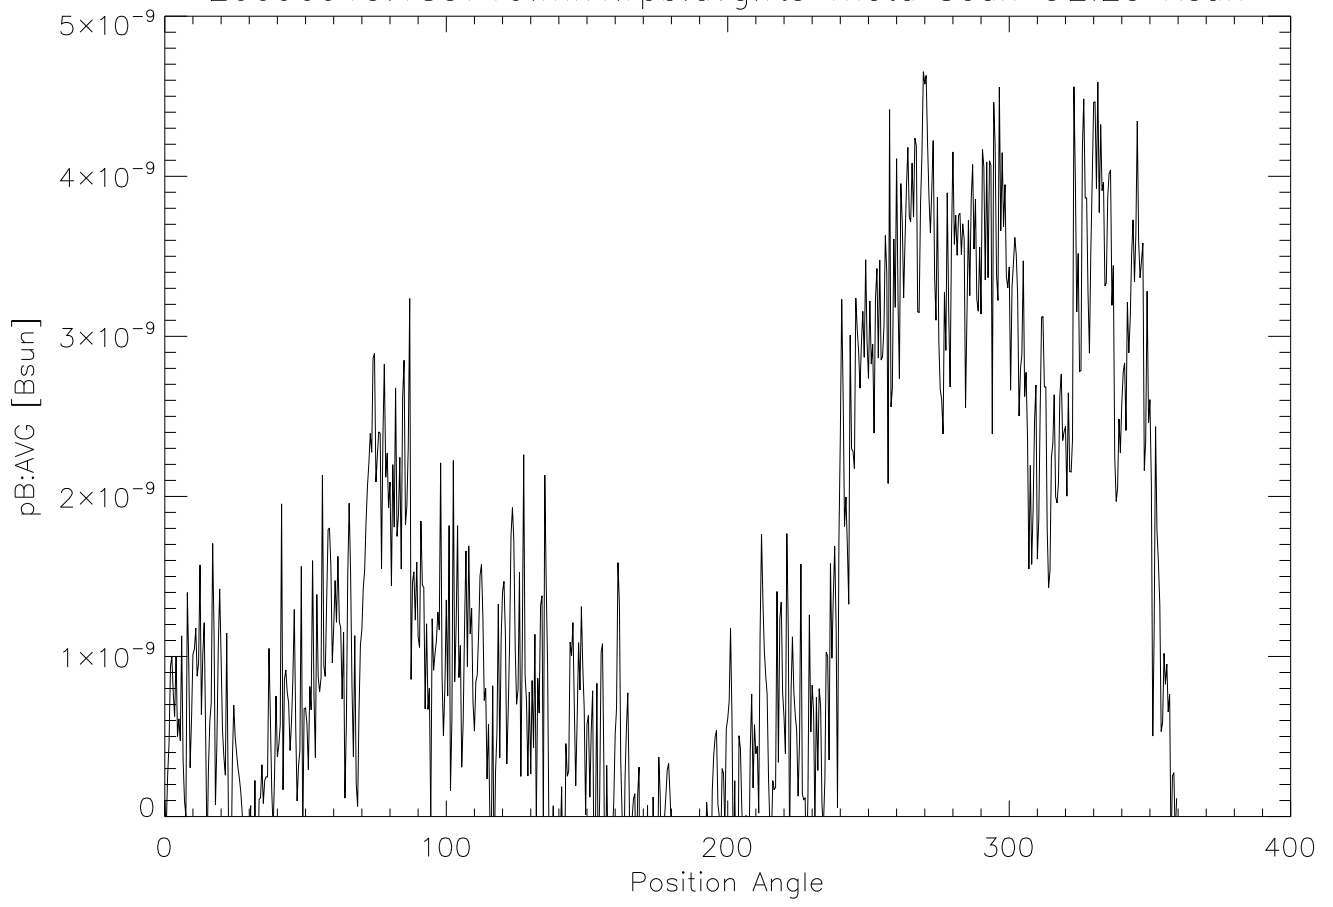

20090915.185719.mk4.rpb.avg.fts Theta Scan @2.25 R_{sun}

20090915.185719.mk4.rpb.avg.fts Theta Scan @2.25 R_{sun}