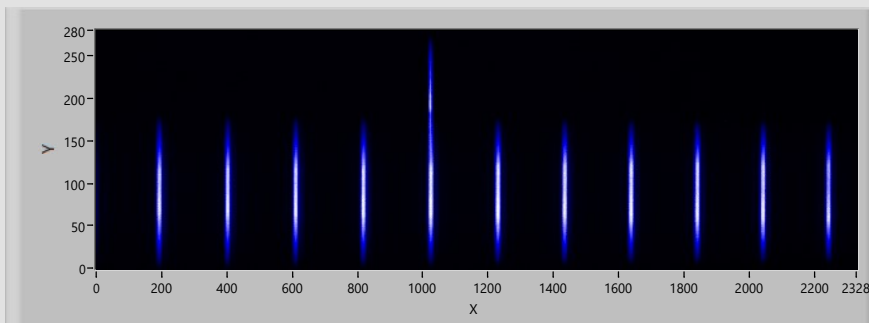

Exposure Time (s) 0.10000 Starting Row 440 Rows to Average 280

Image Type RAW16

Binning bin2

Image 0 31 Horiz Pixels 2328 Vert Pixels 1760

Max Horiz Pixels 4656 Max Vert Pixels 3520

Pixel Size (um) 3.8 Camera Name ZWO-ASI1600MM

Camera ID 0 New Image new

Num of Cameras 1 get prop return 0 open return 0

init return 0 binning return 0 close return 0

set exposure return 0 set gamma return 0 set brightness return 0

Exposure Progress

Waveform Graph

Higher wavelengths are to the left (verify using 404.6nm and 407.8nm lines of Hg)

name Exposure
 pValue out 100000
 IsWritable 1
 MinValue 32
 MaxValue 20000000
 DefaultVal 10000
 IsAutoSupp 1
 piNumber 13